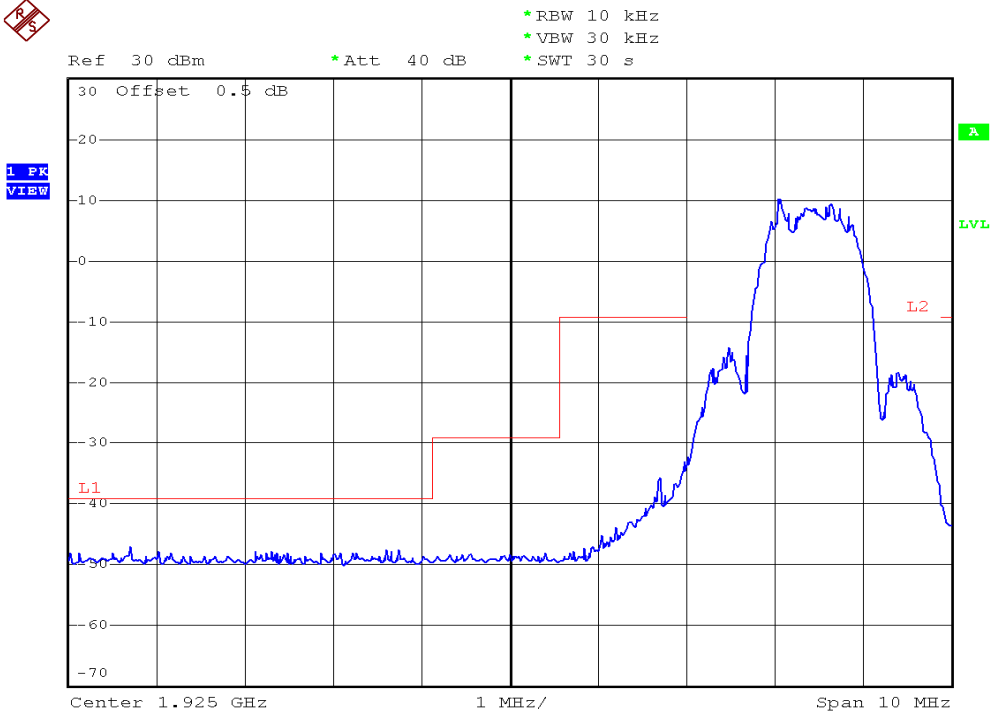

INTERTEK TESTING SERVICES

Unwanted Emission Inside The Sub-Band Plots

Base unit, Lowest channel, Traffic carrier

Base unit, Highest channel, Traffic carrier

INTERTEK TESTING SERVICES

Unwanted Emission Inside The Sub-Band Plots

Base unit, Lowest channel, Dummy carrier

Base unit, Highest channel, Dummy carrier