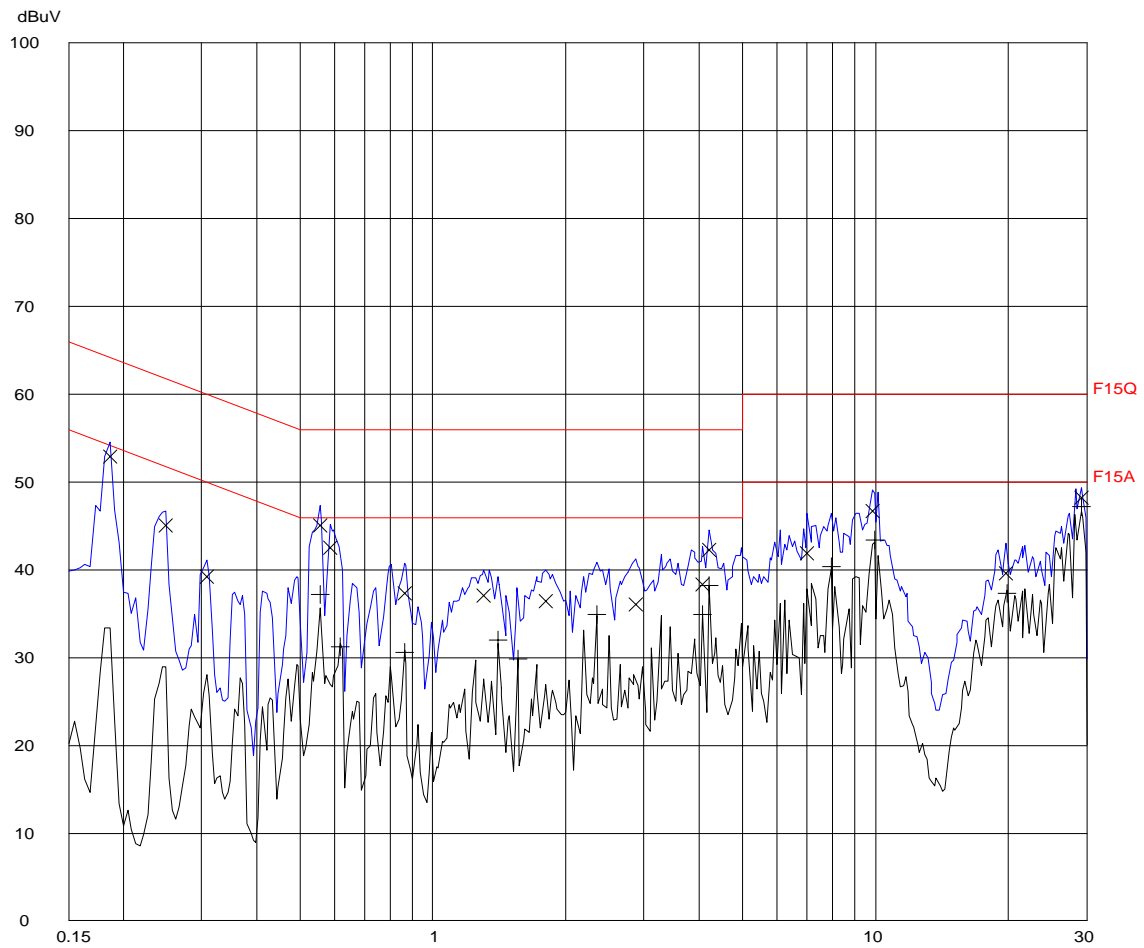

Report no.: HK9080880-1
Talk Mode (with IP Phone
Connected)
AC Mains "N"

Report No.:HK09080880-1

Scan Settings (1 Range)

Frequencies			Receiver Settings					
Start	Stop	Step	IF BW	Detector	M-Time	Atten	Preamp	OpRge
150k	30M	4.5k	10k	PK+AV	10ms	AUTO	LN OFF	60dB

Final Measurement: x QP / + AV

Meas Time: 1 s
Subranges: 16
Acc Margin: 20dB

Transducer No.	Start	Stop	Name
1	1	9k	30M
2	9k	30M	0700
3	9k	30M	0090

Ctrl No.: N/A

Report no.: HK9080880-1
Talk Mode (with IP Phone
Connected)
AC Mains "N"

Report No.:HK09080880-1

Scan Settings (1 Range)

|----- Frequencies -----||----- Receiver Settings -----|

Start	Stop	Step	IF BW	Detector	M-Time	Atten	Preamp	OpRge
150k	30M	4.5k	10k	PK+AV	10ms	AUTO	LN OFF	60dB

Final Measurement: x QP / + AV

Meas Time: 1 s
Subranges: 16
Acc Margin: 20dB

Transducer No.	Start	Stop	Name
1	1	9k	30M
2	9k	30M	0700
3	9k	30M	0090

Ctrl No.: N/A

Report no.: HK9080880-1
Talk Mode (with IP Phone
Connected)
AC Mains "L"