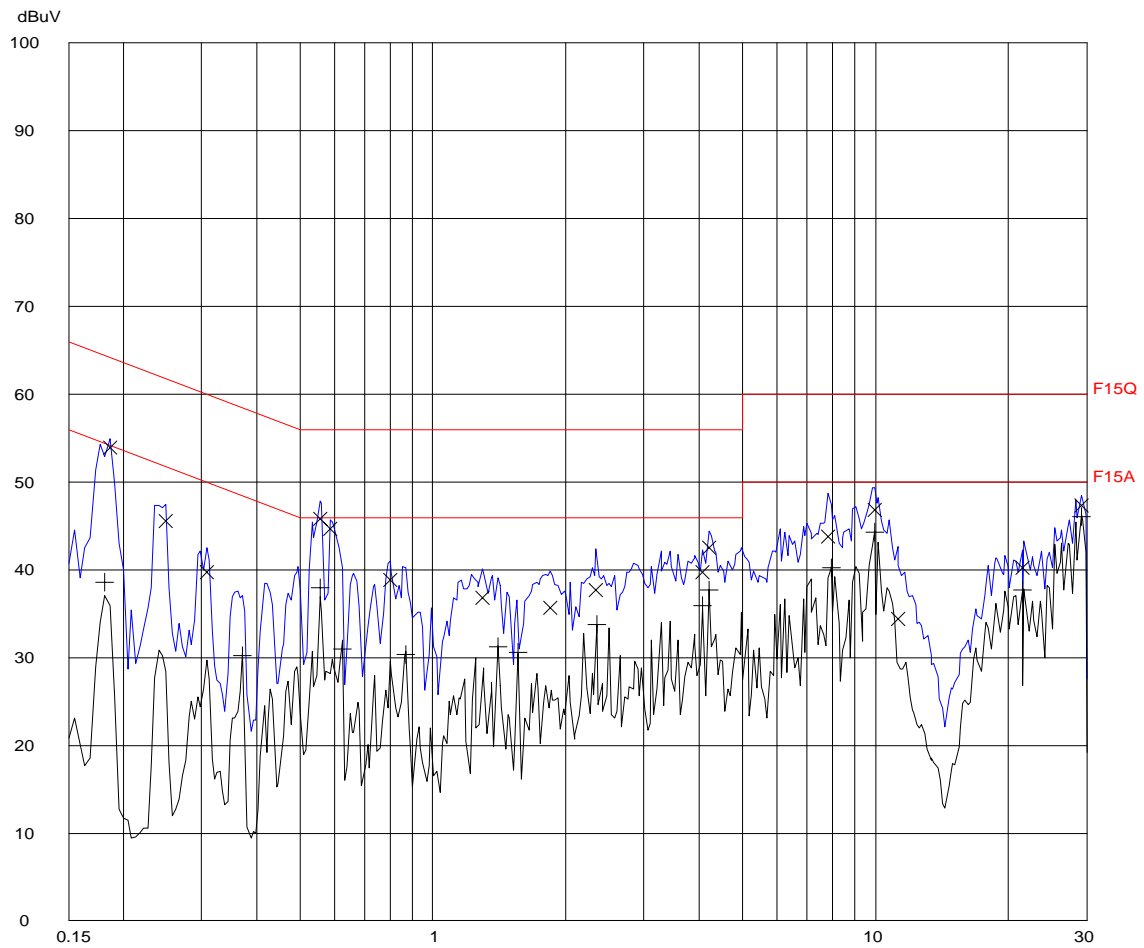

* limit exceeded

Ctrl No.: N/A

Report no.: HK9080880-1
Talk Mode (with IP Phone
Connected)
AC Mains "L"

Report No.: HK9080880-1

Scan Settings (1 Range)

Frequencies			Receiver Settings					
Start	Stop	Step	IF BW	Detector	M-Time	Atten	Preamp	OpRge
150k	30M	4.5k	10k	PK+AV	10ms	AUTO	LN OFF	60dB

Final Measurement: x QP / + AV

Meas Time: 1 s
Subranges: 16
Acc Margin: 20dB

Transducer No.	Start	Stop	Name
1	1	9k	30M
2	9k	30M	0700
3	9k	30M	0090

Ctrl No.: N/A

Report no.: HK9080880-1
Talk Mode (with IP Phone
Connected)
AC Mains "L"