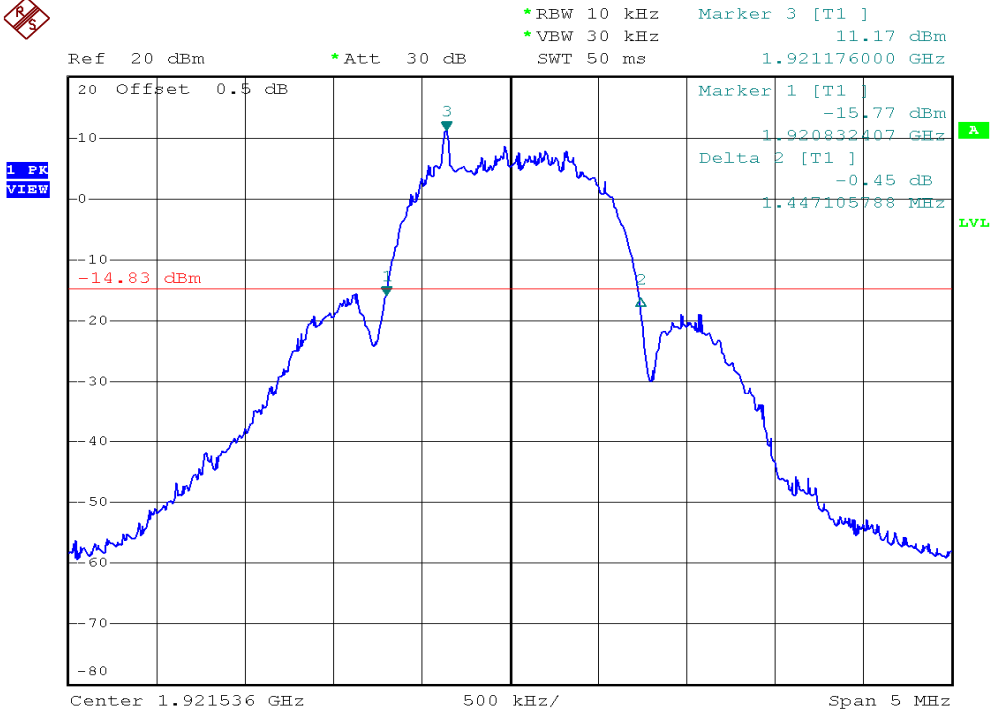

INTERTEK TESTING SERVICES

26dB Emission Bandwidth Plots

Base unit, Lowest channel, Traffic carrier

Base unit, Highest channel, Traffic carrier

INTERTEK TESTING SERVICES

26dB Emission Bandwidth Plots

Base unit, Lowest channel, Dummy carrier

Base unit, Highest channel, Dummy carrier