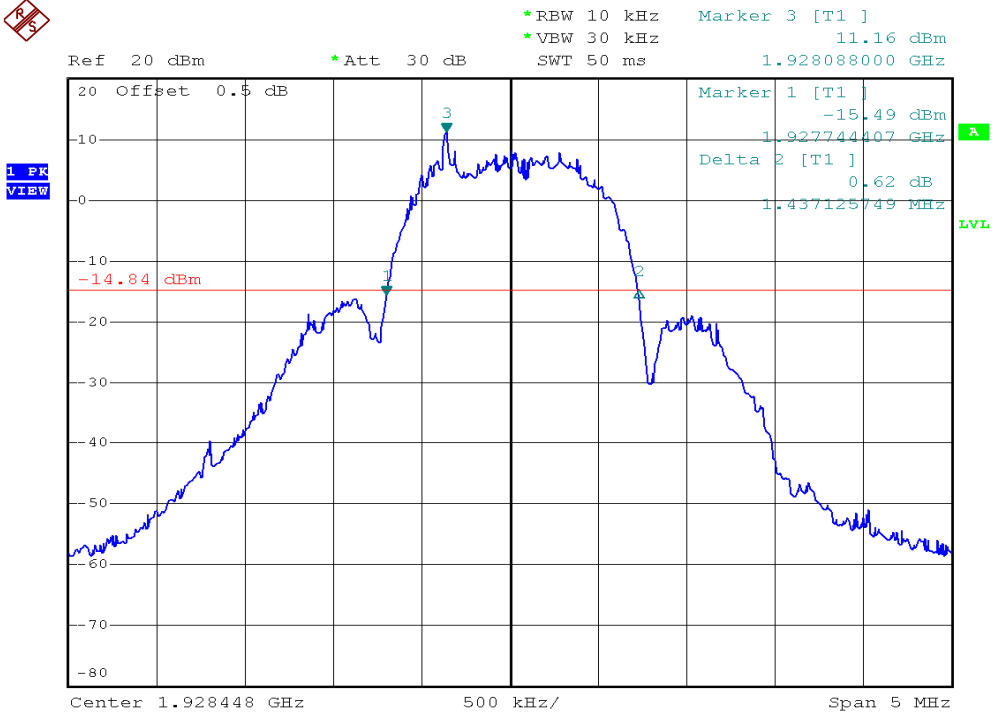

INTERTEK TESTING SERVICES

26dB Emission Bandwidth Plots

Base unit, Lowest channel, Traffic carrier

Base unit, Highest channel, Traffic carrier

INTERTEK TESTING SERVICES

26dB Emission Bandwidth Plots

Base unit, Lowest channel, Dummy carrier

Base unit, Highest channel, Dummy carrier