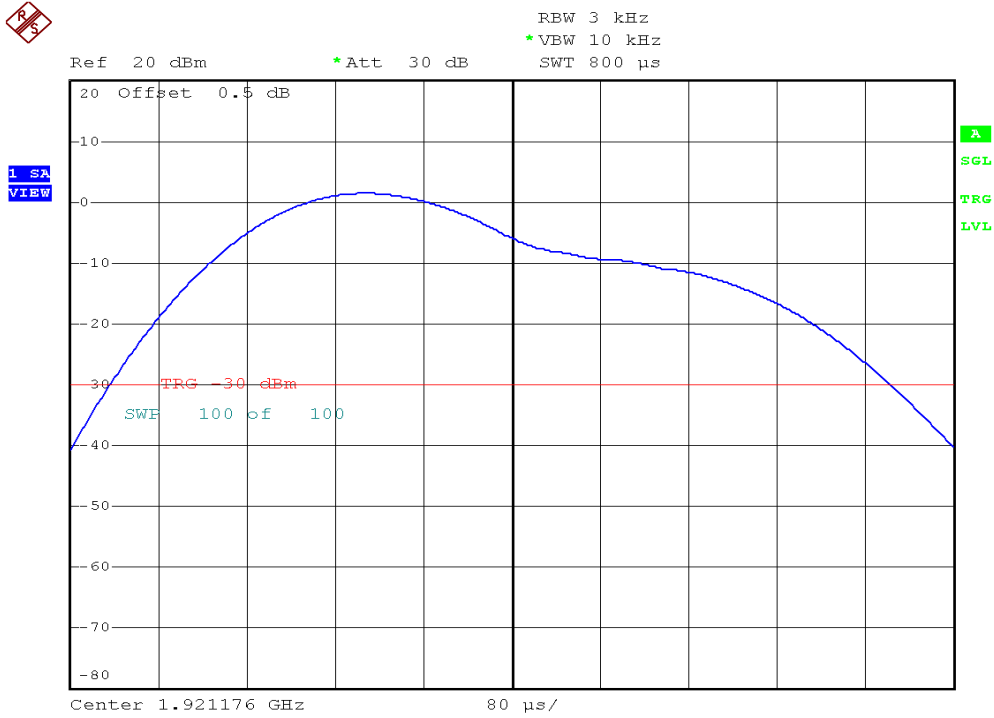

INTERTEK TESTING SERVICES

Power Spectral Density Plots

Plot 3A

Plot 3B

INTERTEK TESTING SERVICES

Power Spectral Density Plots

Plot 3C

Plot 3D