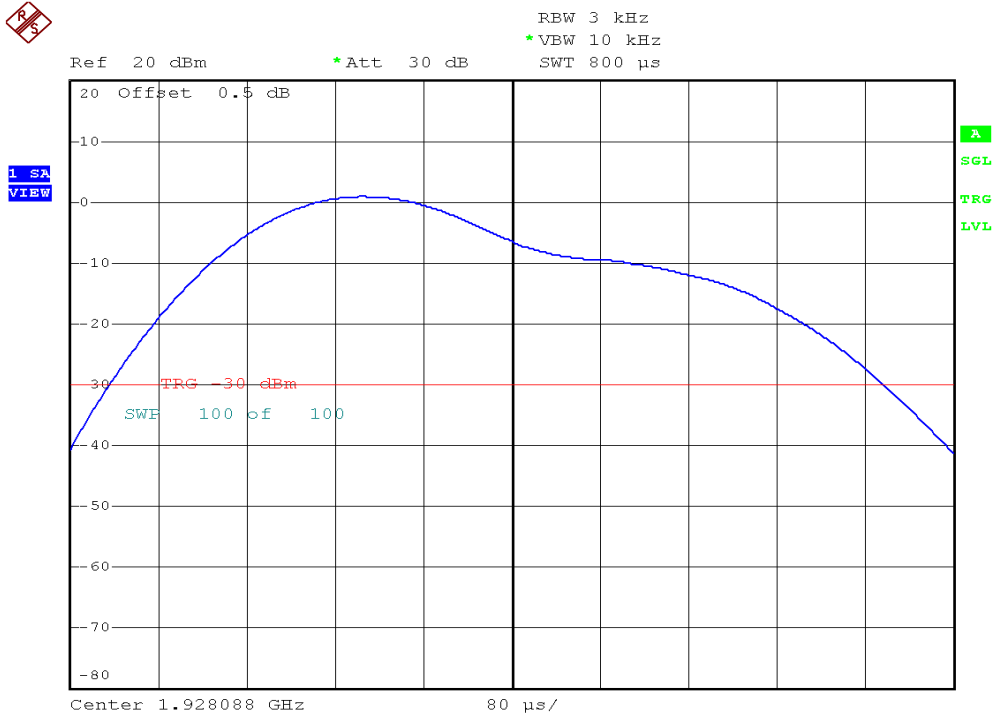

INTERTEK TESTING SERVICES

Power Spectral Density Plots

Plot 3A

Plot 3B

INTERTEK TESTING SERVICES

Power Spectral Density Plots

Plot 3C

Plot 3D