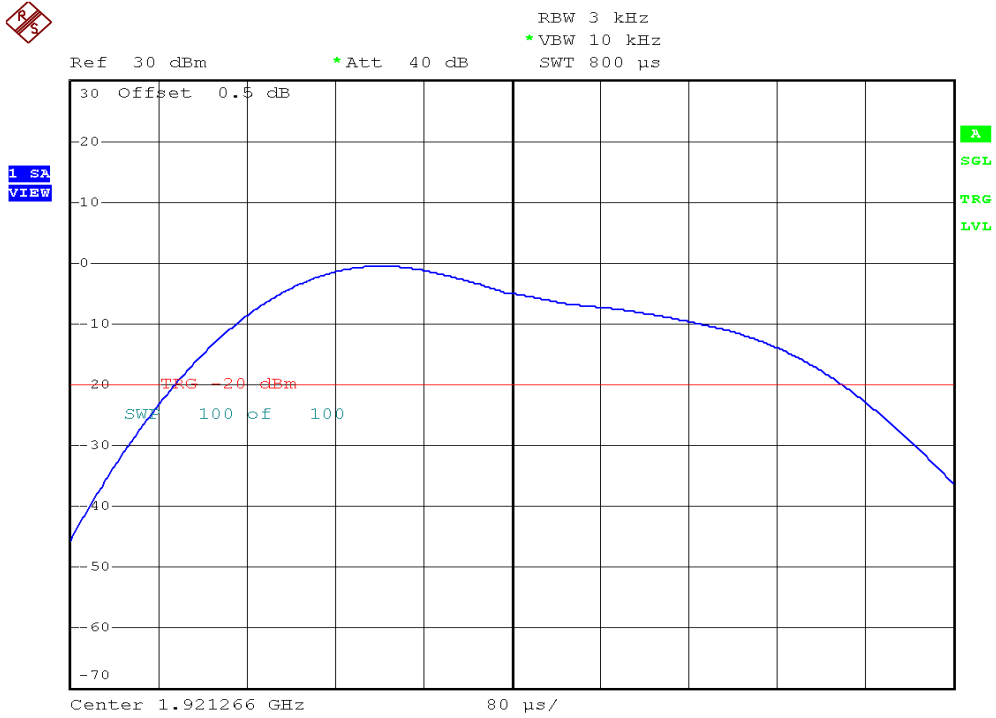

INTERTEK TESTING SERVICES

Power Spectral Density Plots

Plot 3A

Plot 3B