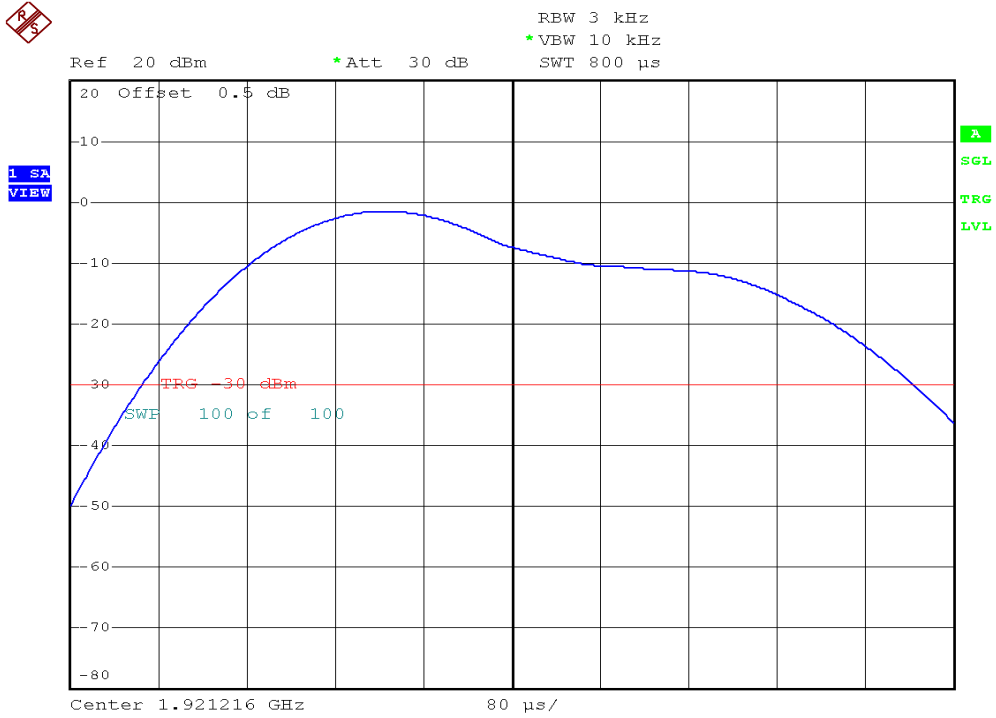

INTERTEK TESTING SERVICES

Power Spectral Density Plots

Plot 3A