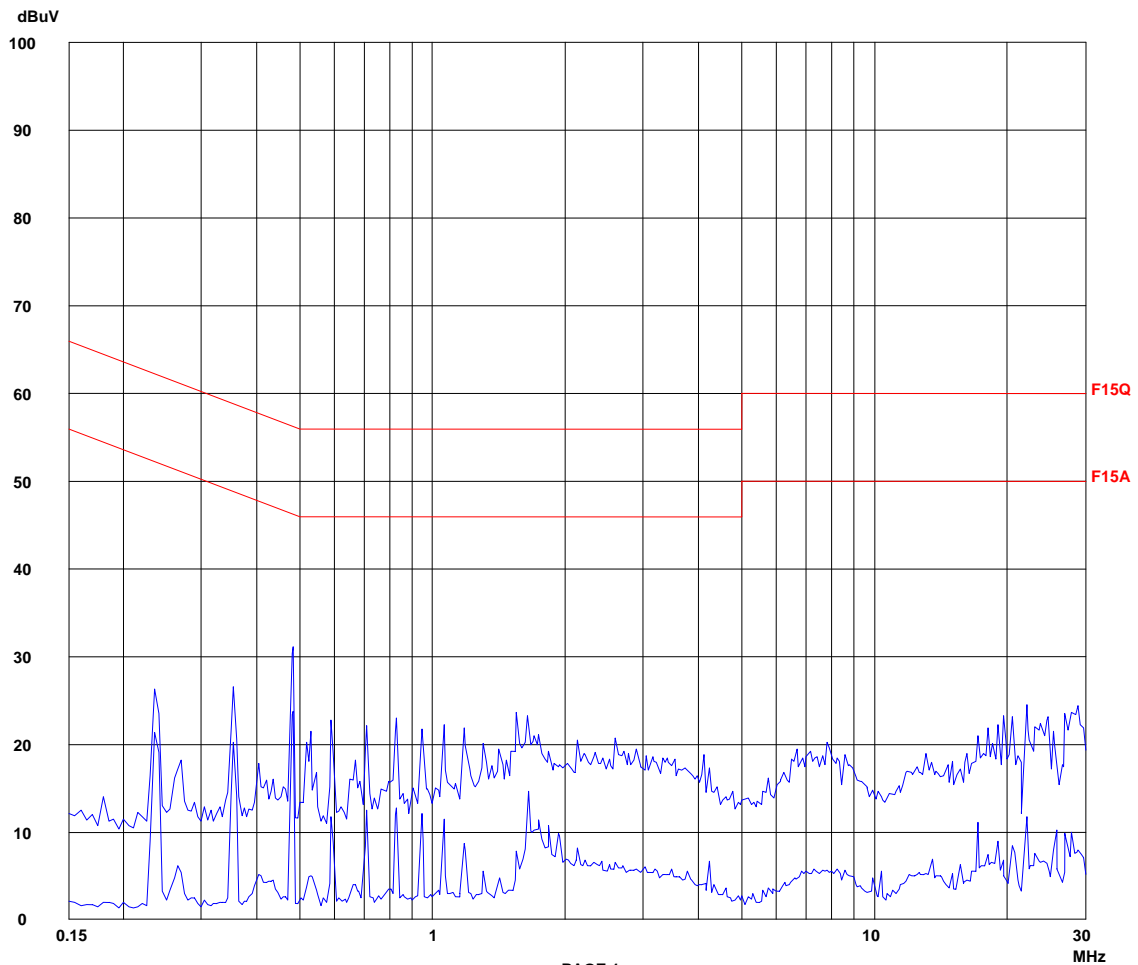

Report No.: HK08052107-1
Speakerphone Talk with Charging Mode
AC Ports "L"

Scan Settings (1 Range)

Frequencies			Receiver Settings					
Start	Stop	Step	IF BW	Detector	M-Time	Atten	Preamp	OpRge
150k	30M	5k	10k	PK+AV	10ms	AUTO	LN OFF	60dB

Final Measurement: x QP / + AV
Meas Time: 1 s
Subranges: 16
Acc Margin: 20dB

Transducer No.	Start	Stop	Name
2 1	9k	30M	EW0700
12	9k	30M	EW0090

Ctrl No.: N/A

Report No.: HK08052107-1
Speakerphone Talk with Charging Mode
AC Ports "L"

Scan Settings (1 Range)

```
|----- Frequencies -----||----- Receiver Settings -----|  
Start   Stop   Step  IF BW  Detector  M-Time  Atten  Preamp  OpRge  
150k    30M    5k    10k   PK+AV    10ms   AUTO  LN OFF  60dB
```

Final Measurement Results:

no Results