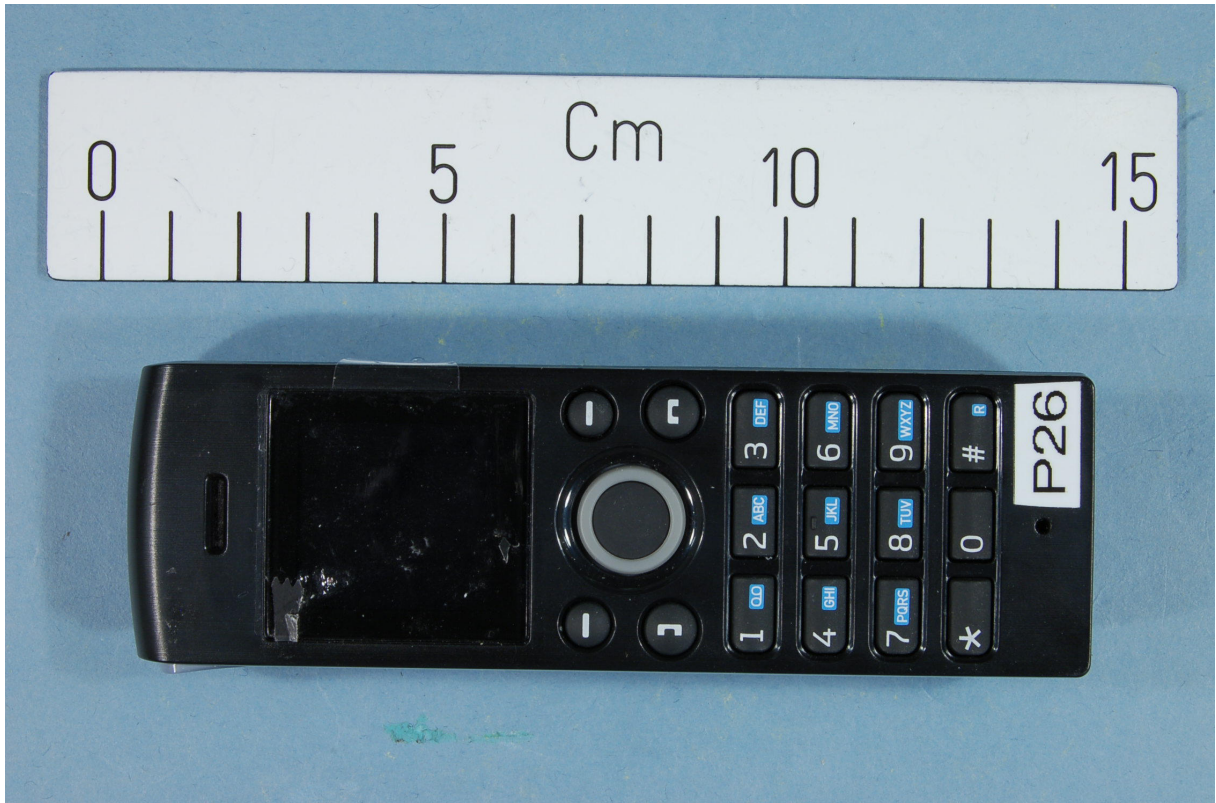

EXTERNAL PHOTOS – RTX4088 Handset

Front and Back View

Tabletop Charger