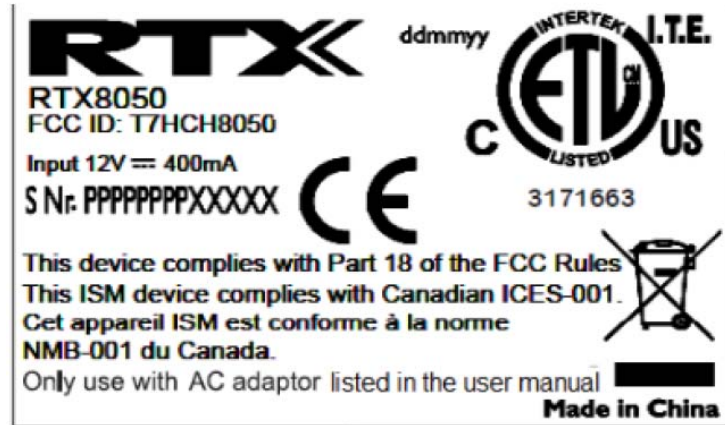

## EXHIBIT A - FCC ID LABEL AND LOCATION

---

### FCC ID Label Location

Specifications: Text is Black or white in color and is left justified. Labels are printed in indelible ink on permanent adhesive backing or silk-screened onto the EUT or shall be affixed at a conspicuous location on the EUT.