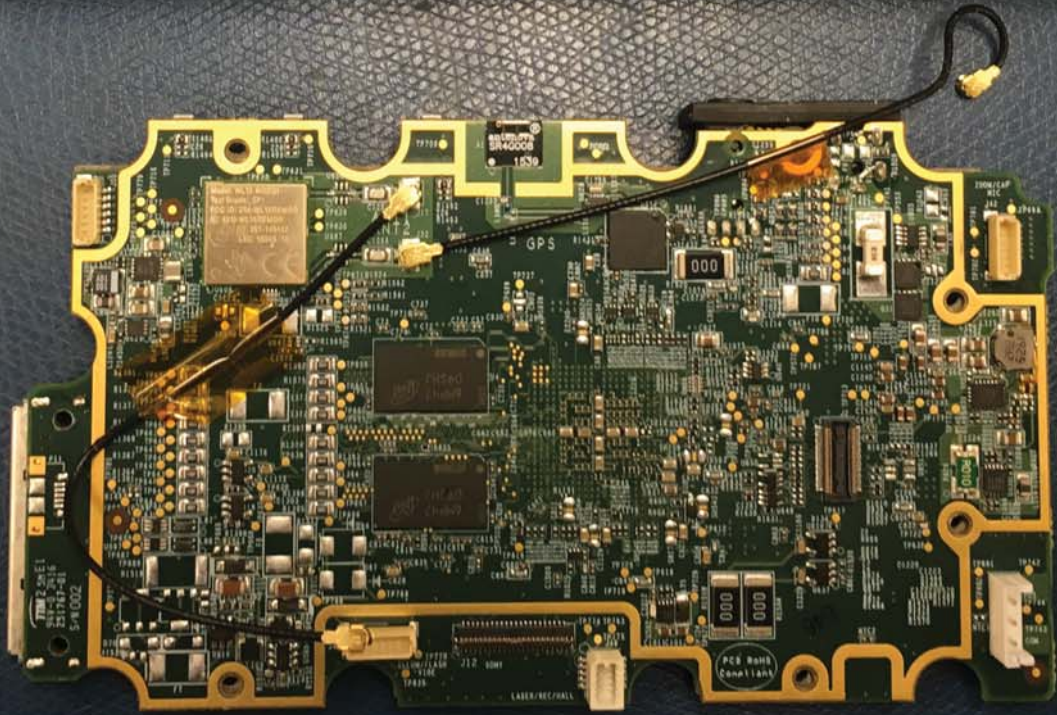

E2  
30-16  
ROHS  
2002/95/EC  
94V-0

U1

J1

X-RAYED

V2001TB  
R6HS 6/6  
300129-00-01

101056+00 Rev01  
NEXTGEN IMX6 MAIN BOARD

J40  
BACKLIGHT

MUTE VOL - VOL +