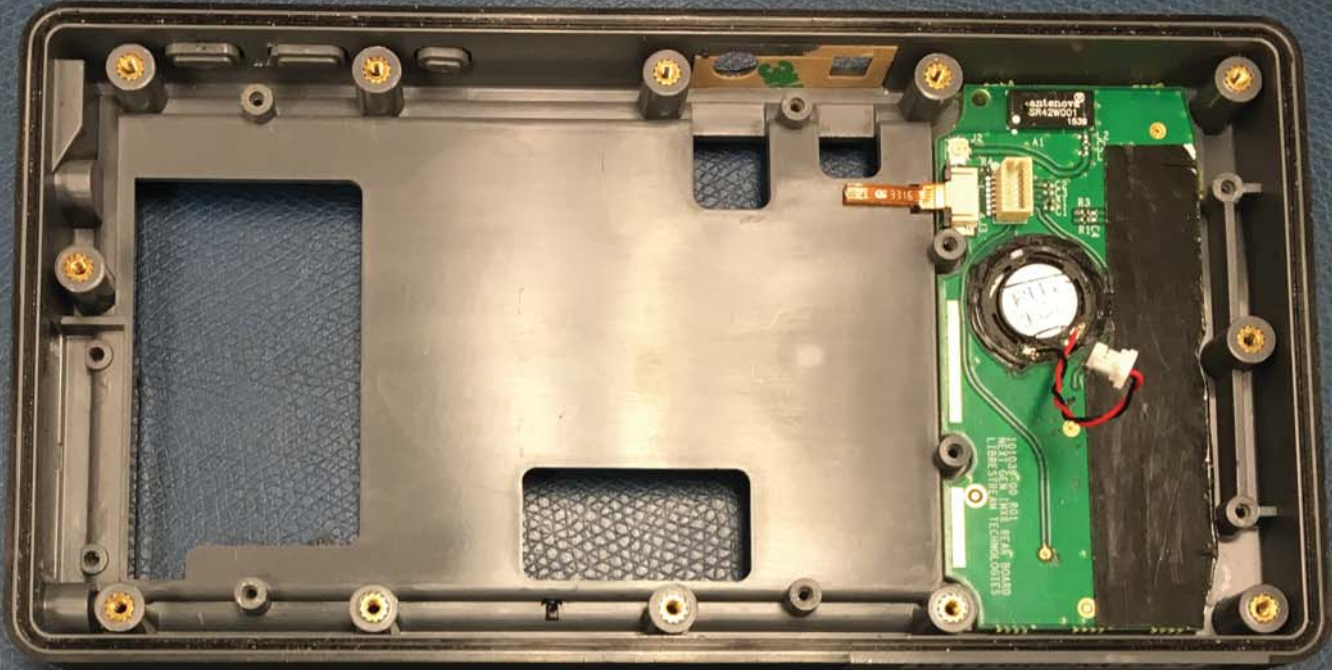

E2  
30-16  
ROHS  
2002/95/EC  
94V-0

U1

J1

X-RAYED

V2001TB  
R6HS 6/6  
300129-00-01

101056+00 Rev01  
NEXTGEN IMX6 MAIN BOARD

J40  
BACKLIGHT

MUTE VOL - VOL +