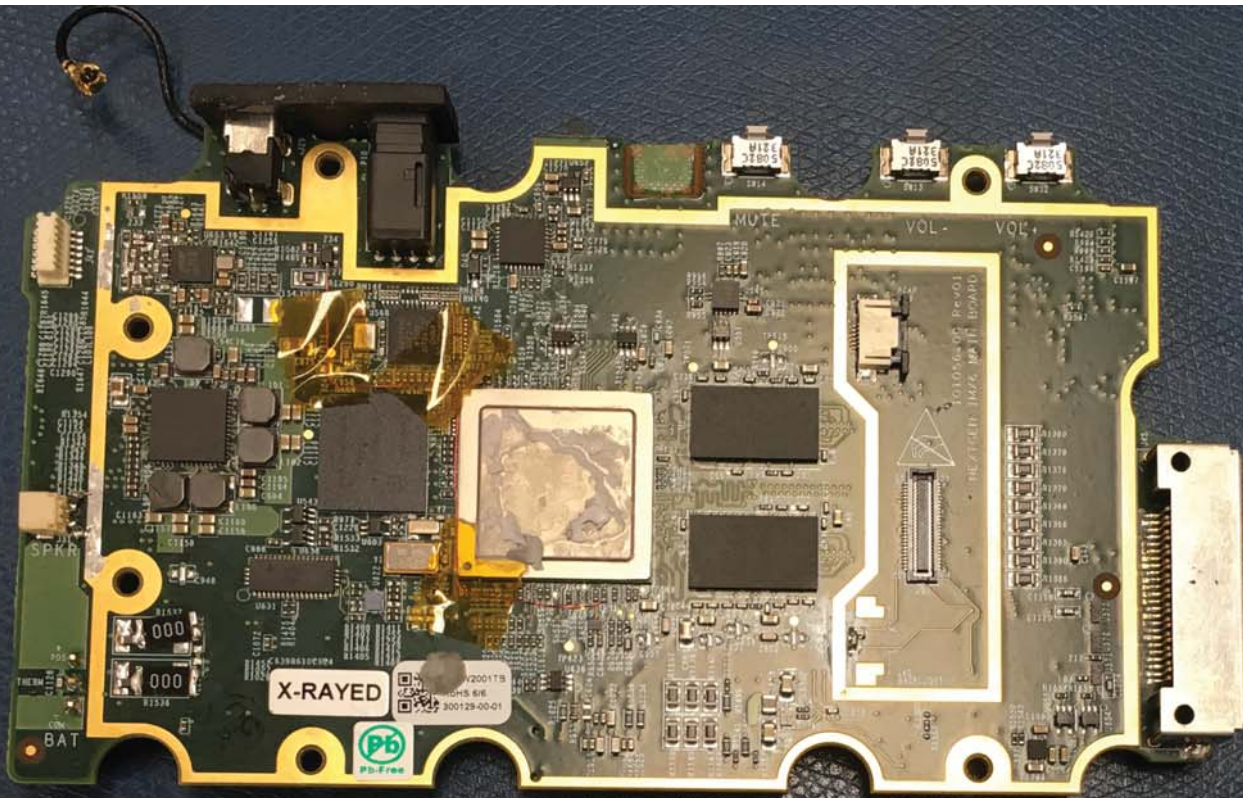

E2  
30-16  
ROHS  
2002/95/EC  
94V-0

U1

J1

X-RAYED

V2001TB  
R6HS 6/6  
300129-00-01

101056+00 Rev01  
NEXTGEN IMX6 MAIN BOARD

J40  
BACKLIGHT

MUTE VOL - VOL +