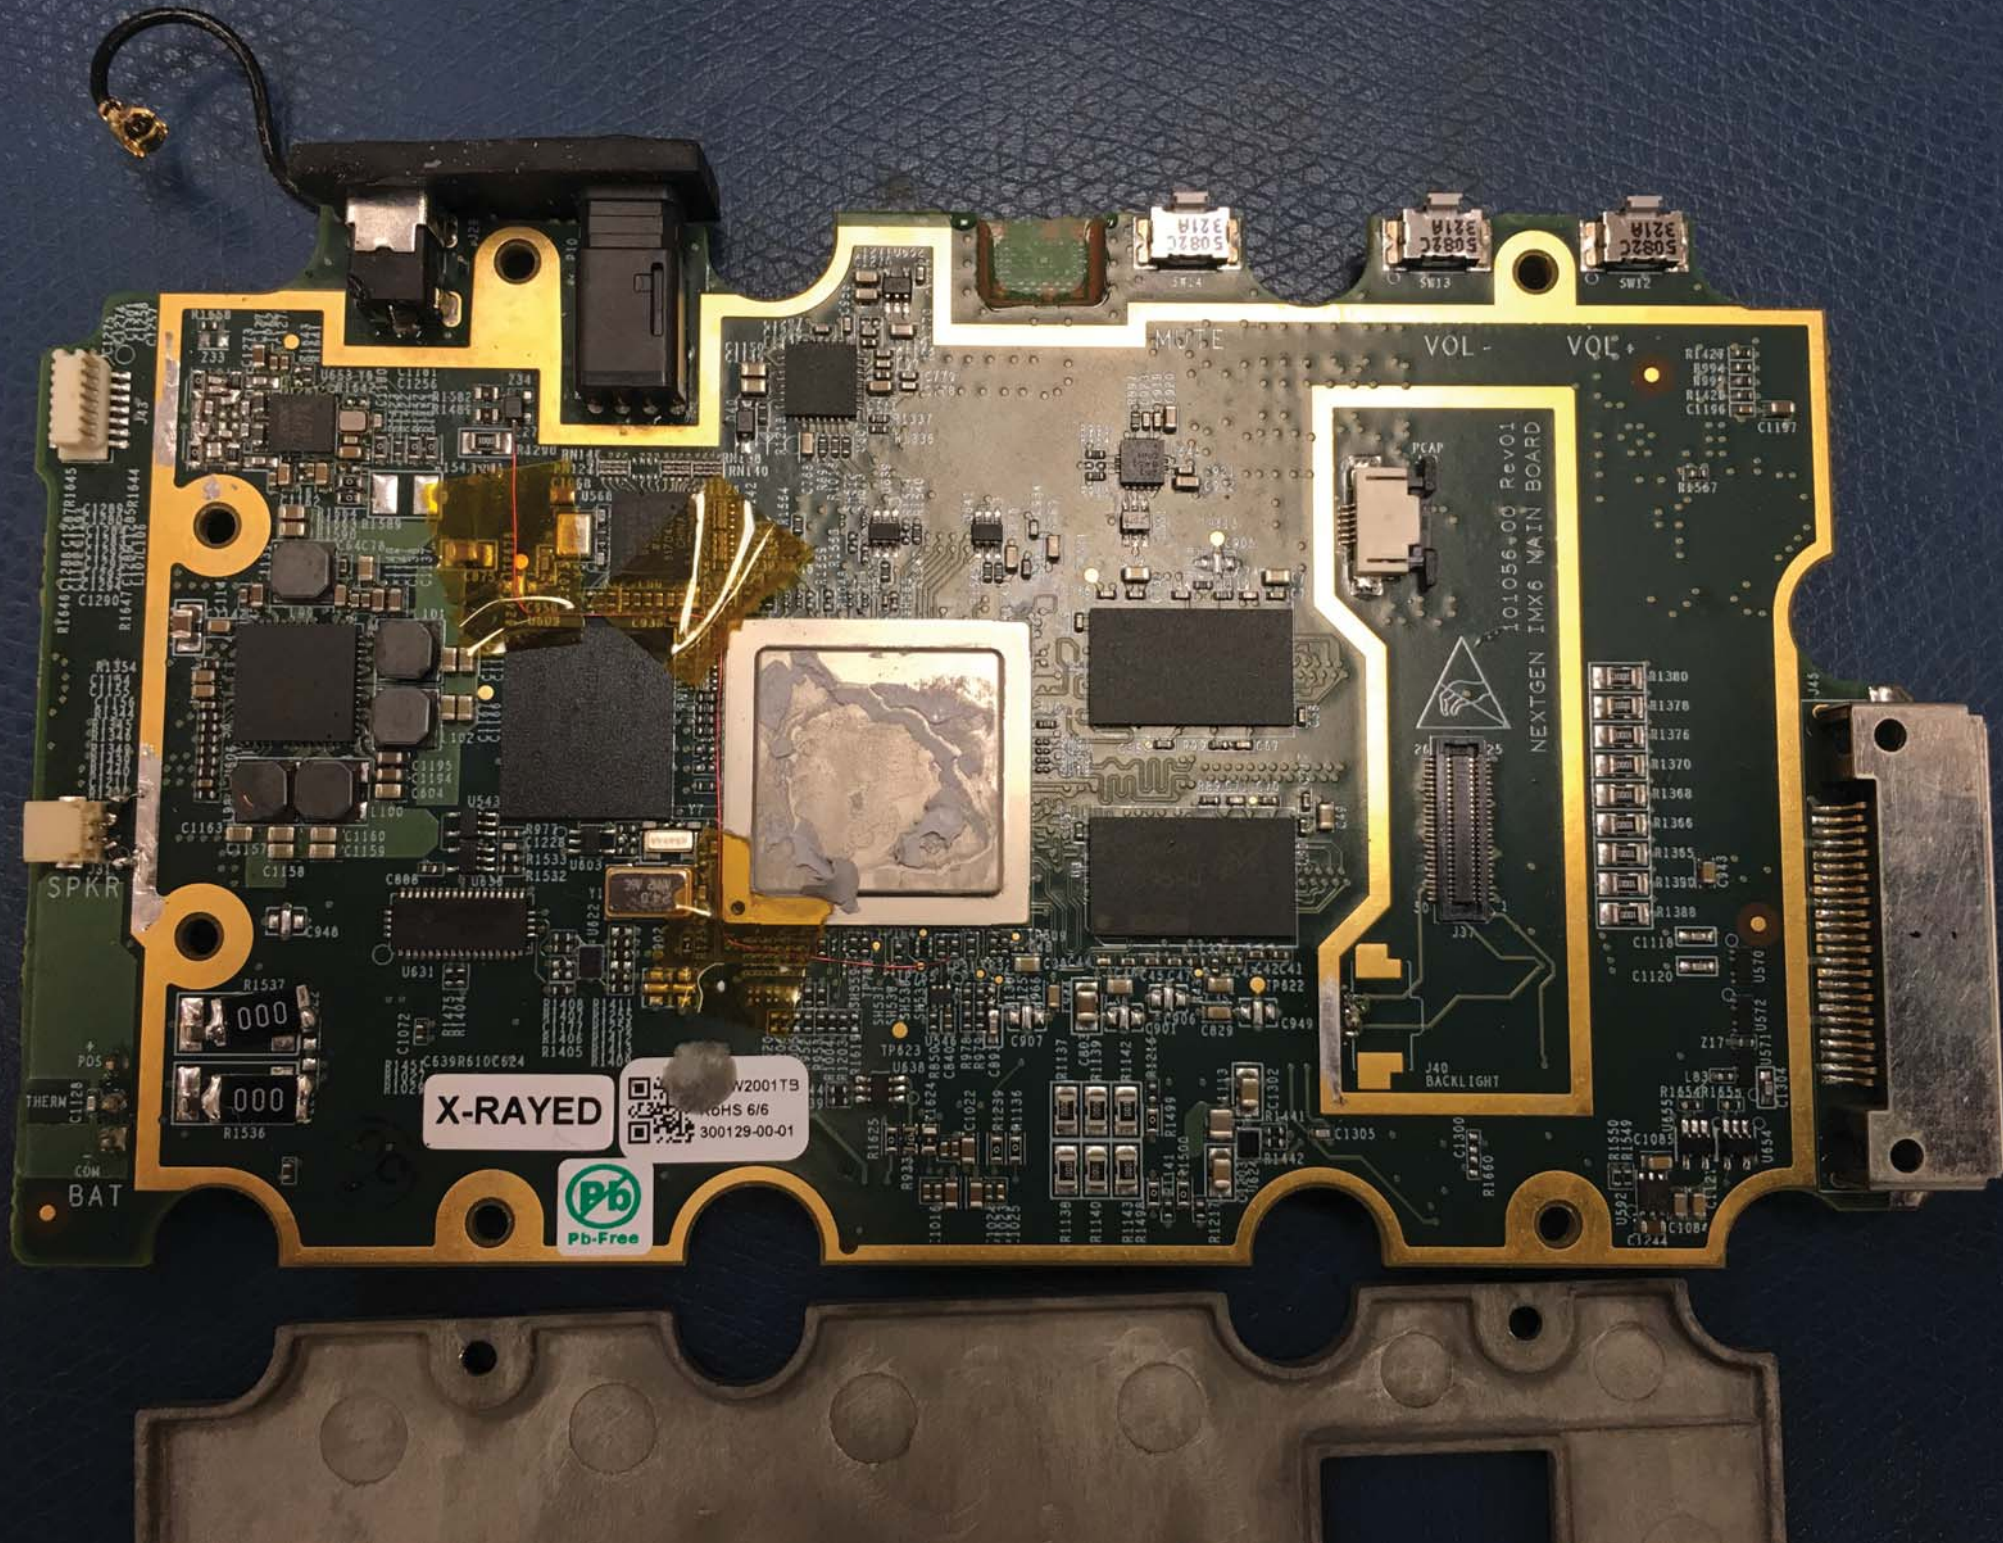

R2

NEXT GEN IMX6 MEZZ PCB  
101037-00 Rev01  
LIBRESTREAM TECHNOLOGIES INC.

D1

L1  
L2

D2

R1

A1

J2

E2  
30-16  
ROHS  
2002/95/EC  
94V-0

U1

J1

X-RAYED

V2001TB  
R6HS 6/6  
300129-00-01

101056+00 Rev01  
NEXTGEN IMX6 MAIN BOARD

J40  
BACKLIGHT

MUTE VOL - VOL +