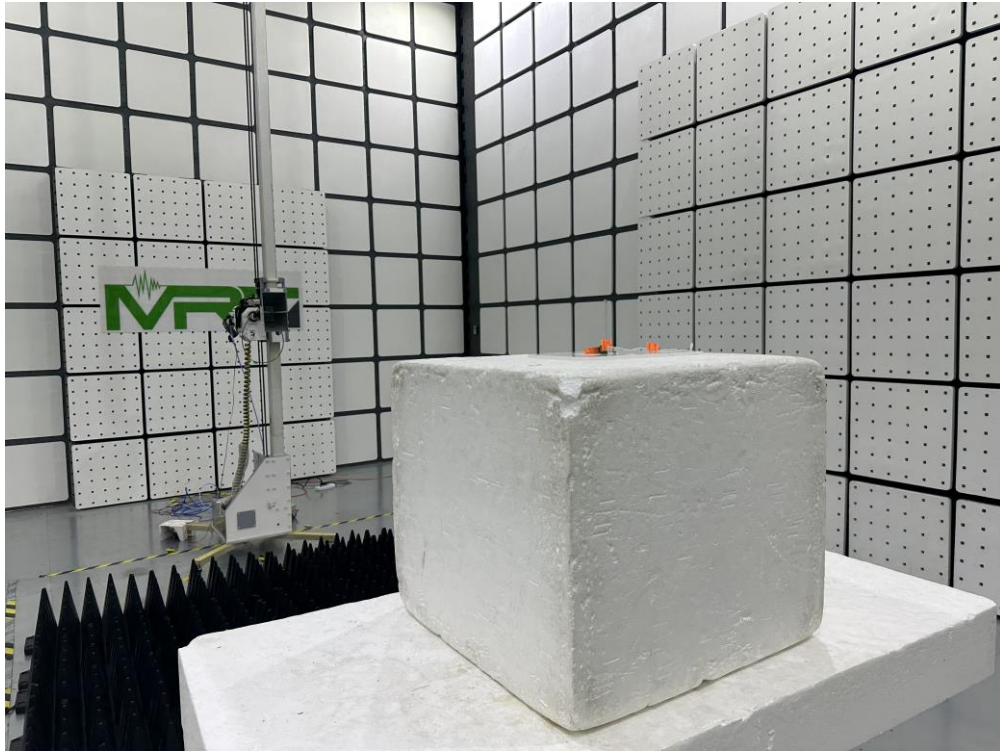

## RF Test Setup Photo

Description: Radiated Spurious Emissions Test Setup for 9kHz ~ 30MHz

Description: Radiated Spurious Emissions Test Setup for 30MHz ~ 1000MHz

Description: Radiated Spurious Emissions Test Setup for 1GHz ~ 18GHz

Description: Radiated Spurious Emissions Test Setup for above 18GHz

Description: Conducted Test Setup