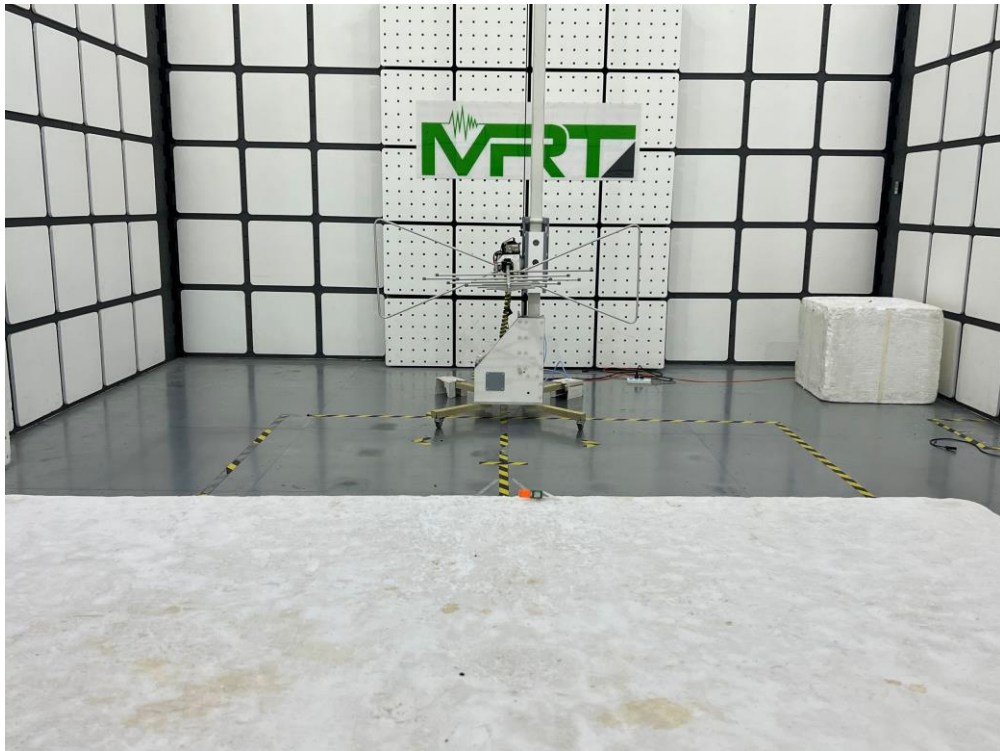

## RF Test Setup Photo

Description: Radiated Spurious Emissions Test Setup for 9kHz ~ 30MHz

Description: Radiated Spurious Emissions Test Setup for 30MHz ~ 1000MHz

Description: Radiated Spurious Emissions Test Setup for 1GHz ~ 18GHz

Description: Radiated Spurious Emissions Test Setup for above 18GHz

Description: Conducted Test Setup