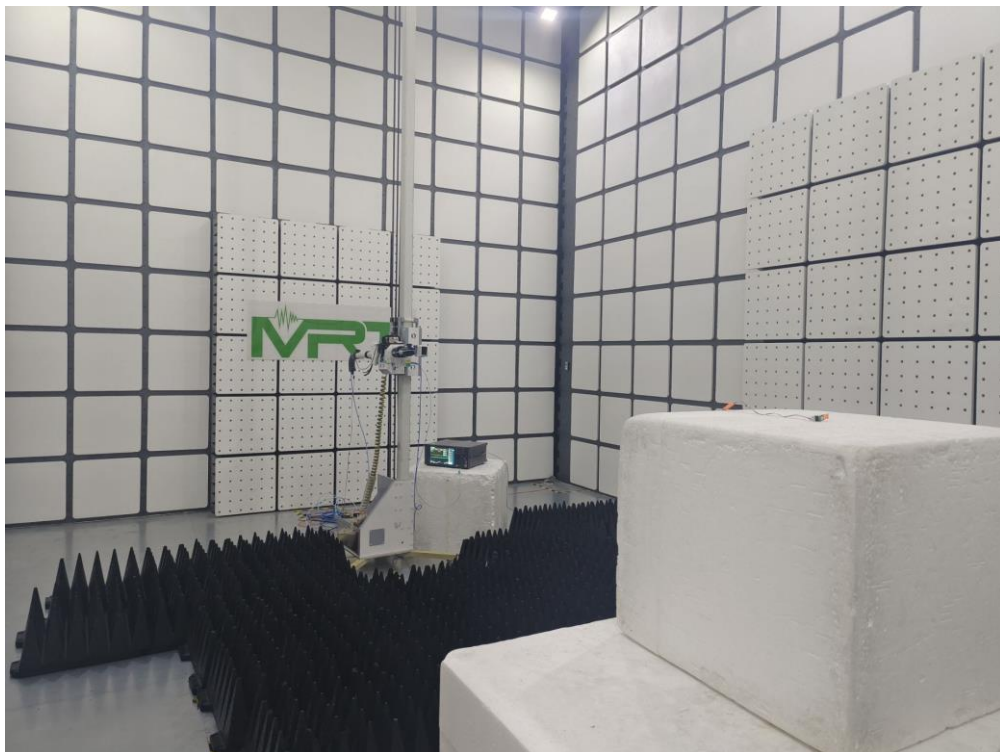

## RF Test Setup Photo

Description: Radiated Spurious Emissions Test Setup for 9kHz ~ 30MHz

Description: Radiated Spurious Emissions Test Setup for 30MHz ~ 1000MHz

Description: Radiated Spurious Emissions Test Setup for 1GHz ~ 18GHz

Description: Radiated Spurious Emissions Test Setup for above 18GHz

Description: Conducted Test Setup