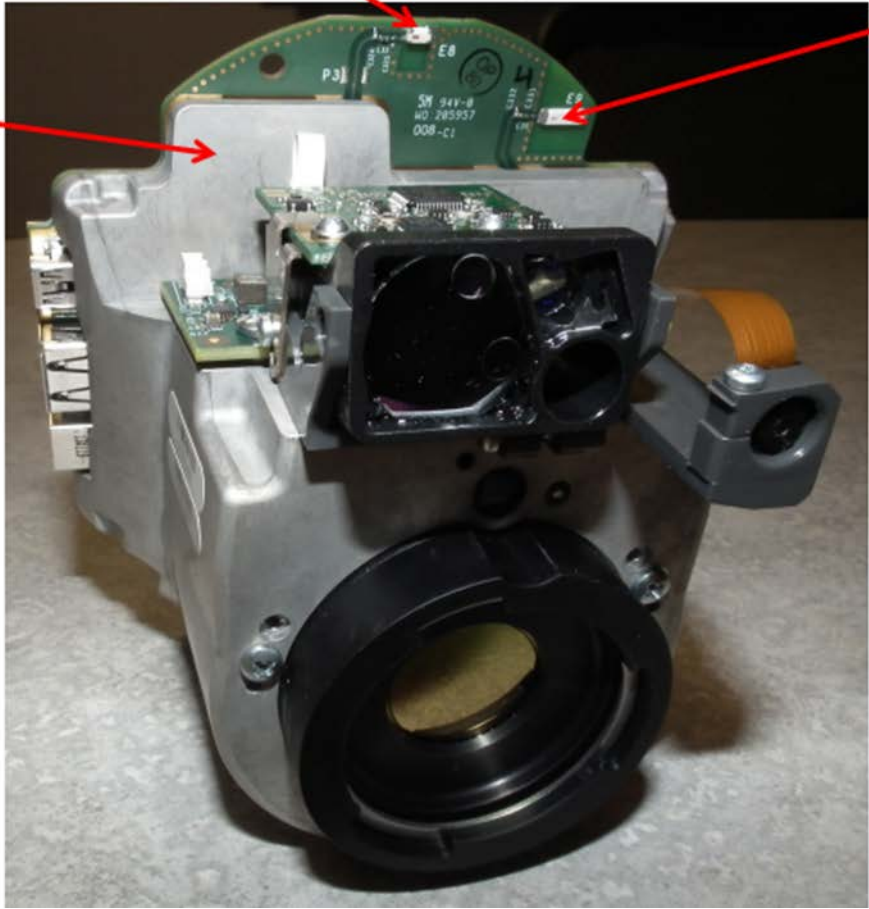

Internal Photos

FCC ID: T68-FT400 IC: 6627A-FT400

802.11, Bluetooth, 802.15.4
Shared Antenna

GPS Receiver
Antenna

Shielding

Front cover Removed

PCB with radio Components Marked

Backside of PCB

PCB with radio portion expanded