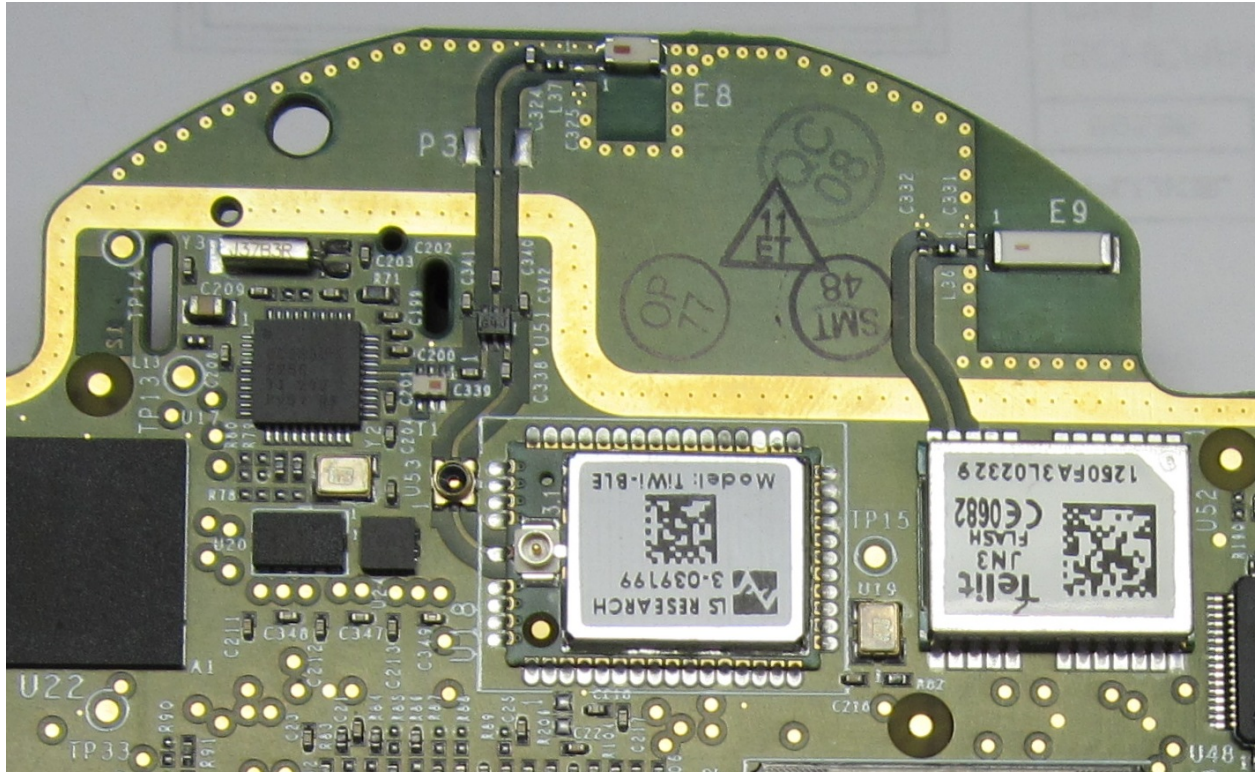

Internal Photos

FCC ID: T68-FT400 IC: 6627A-FT400

802.11, Bluetooth, 802.15.4
Shared Antenna

GPS Receiver
Antenna

Shielding

Front cover Removed

PCB with radio Components Marked

Backside of PCB

PCB with radio portion expanded