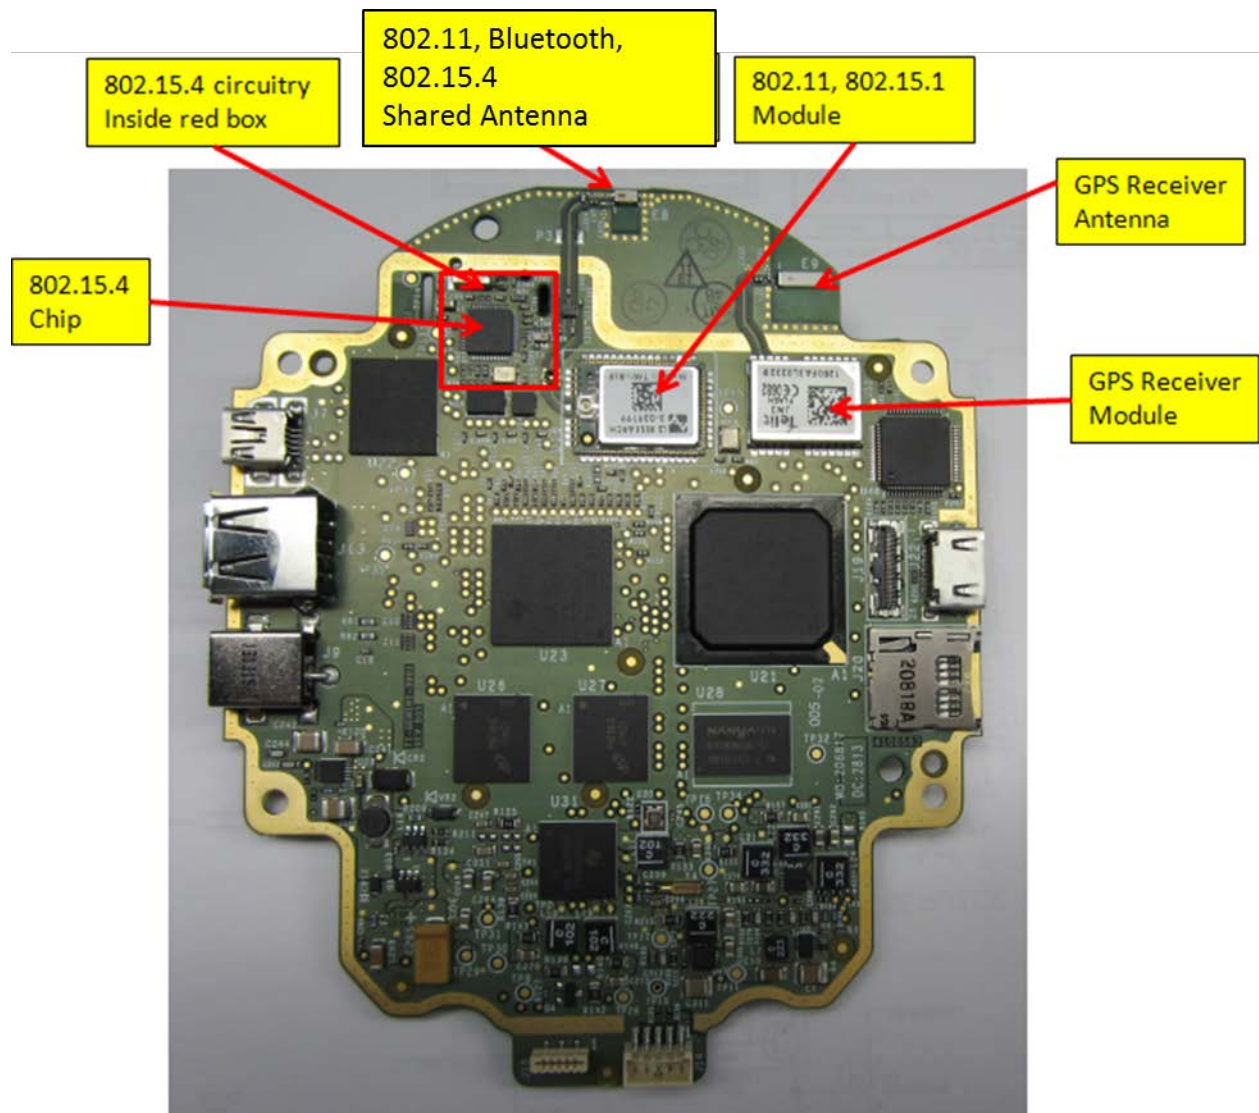

Internal Photos

FCC ID: T68-FT400 IC: 6627A-FT400

802.11, Bluetooth, 802.15.4
Shared Antenna

GPS Receiver
Antenna

Shielding

Front cover Removed

PCB with radio Components Marked

Backside of PCB

PCB with radio portion expanded