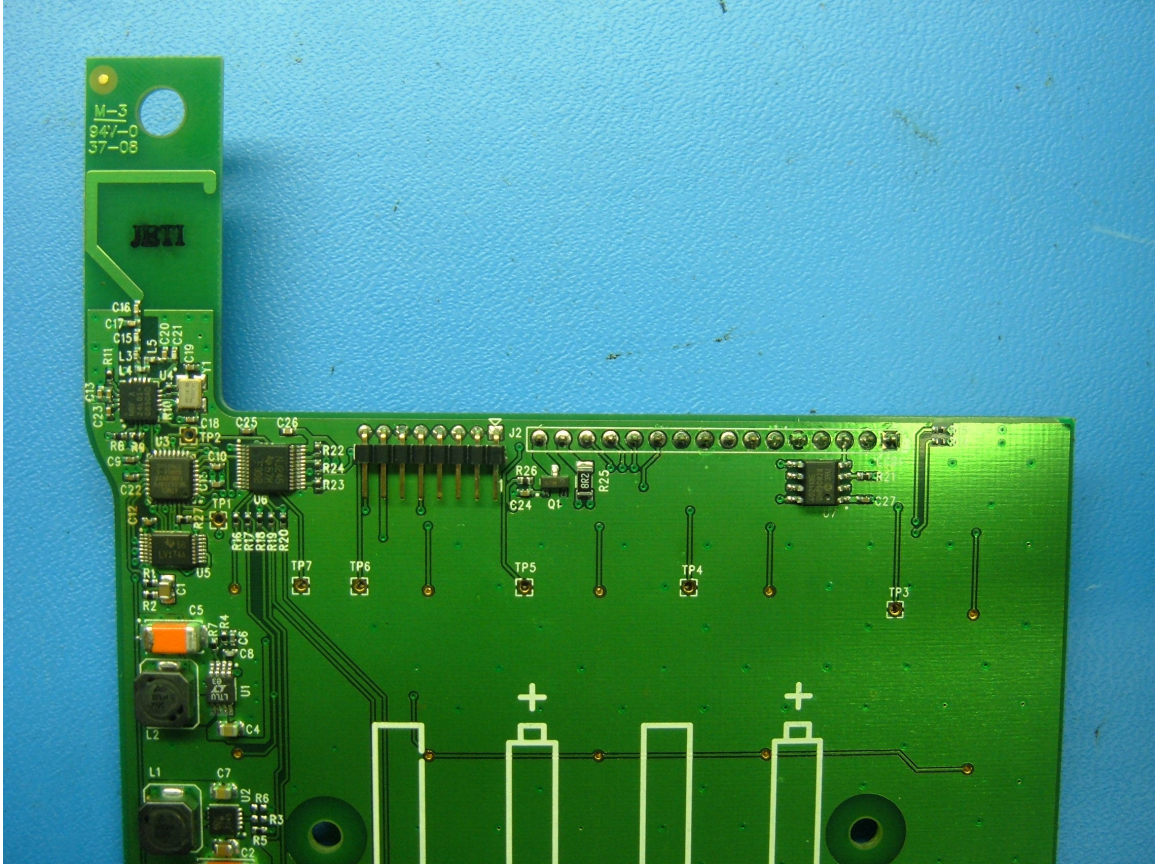

FCC ID: T5V01TTDIAL

Back side of dialer RF section

Top Side of Dialer RF section