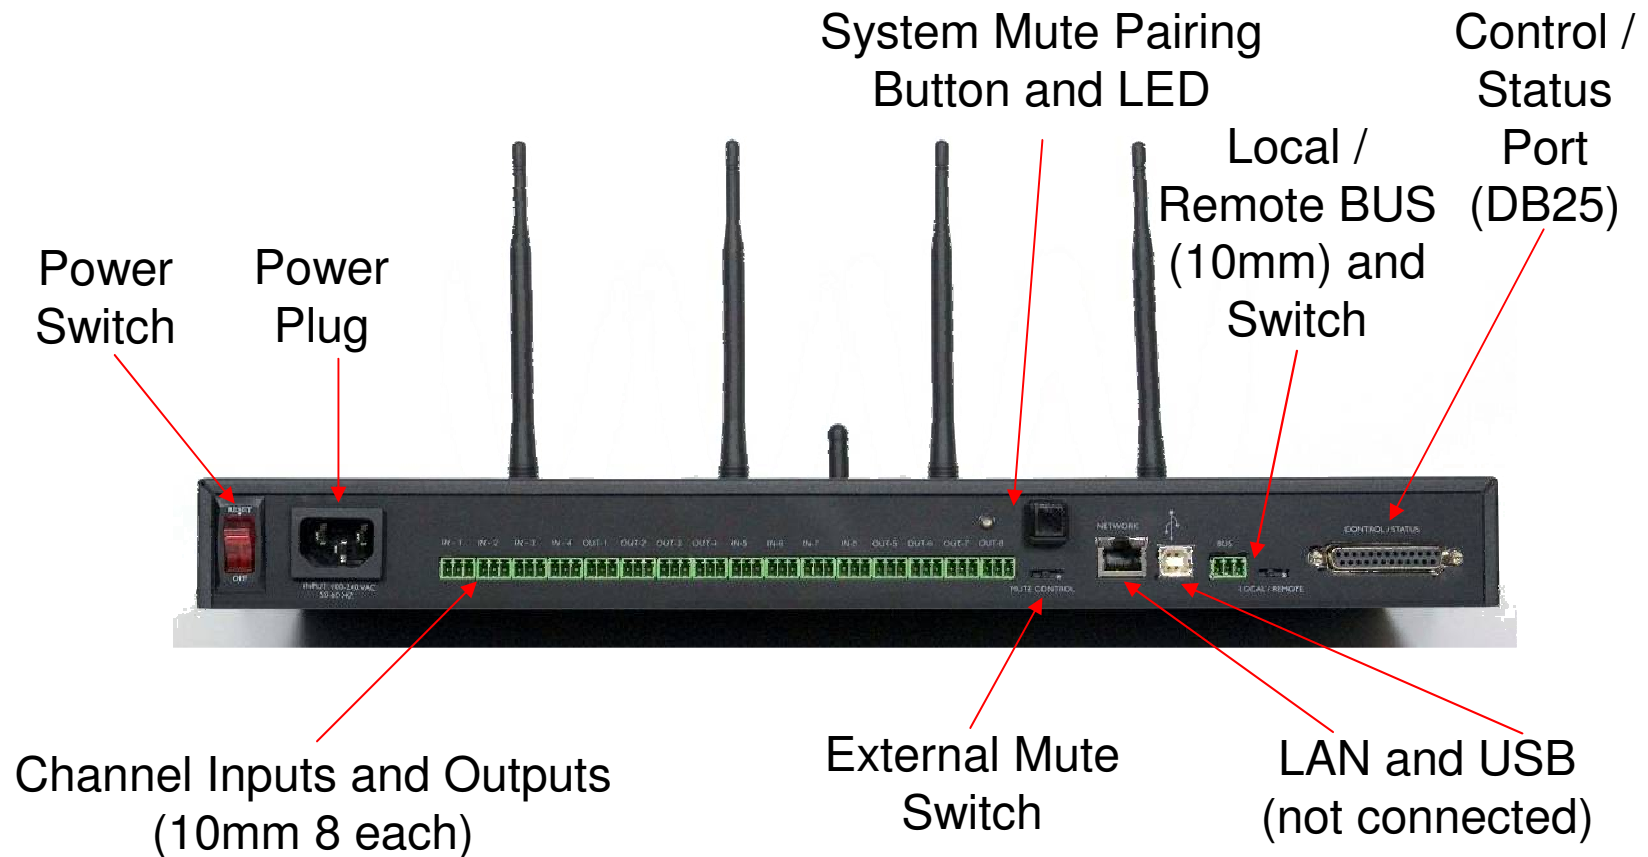

Revolabs, Inc.

Solo Executive Wireless Microphone System

Base Station

Charger Base Power
Supply

Microphones in
Charger Base

Lanyard Earpiece

Solo Executive Base Station

Front Panel

Microphone
Diversity
Antennae (4)

System
Mute
Antenna

Channel Pairing Buttons
and LEDs (8)

Power
Indicator LED

Solo Executive Base Station

Rear Panel

Solo Executive Base Station

Side and Bottom Panels

Solo Executive Base Station Add'l Photo Top

Solo Executive Base Station Add'l Photo Front Panel

Solo Executive Base Station Add'l Photo Rear Panel