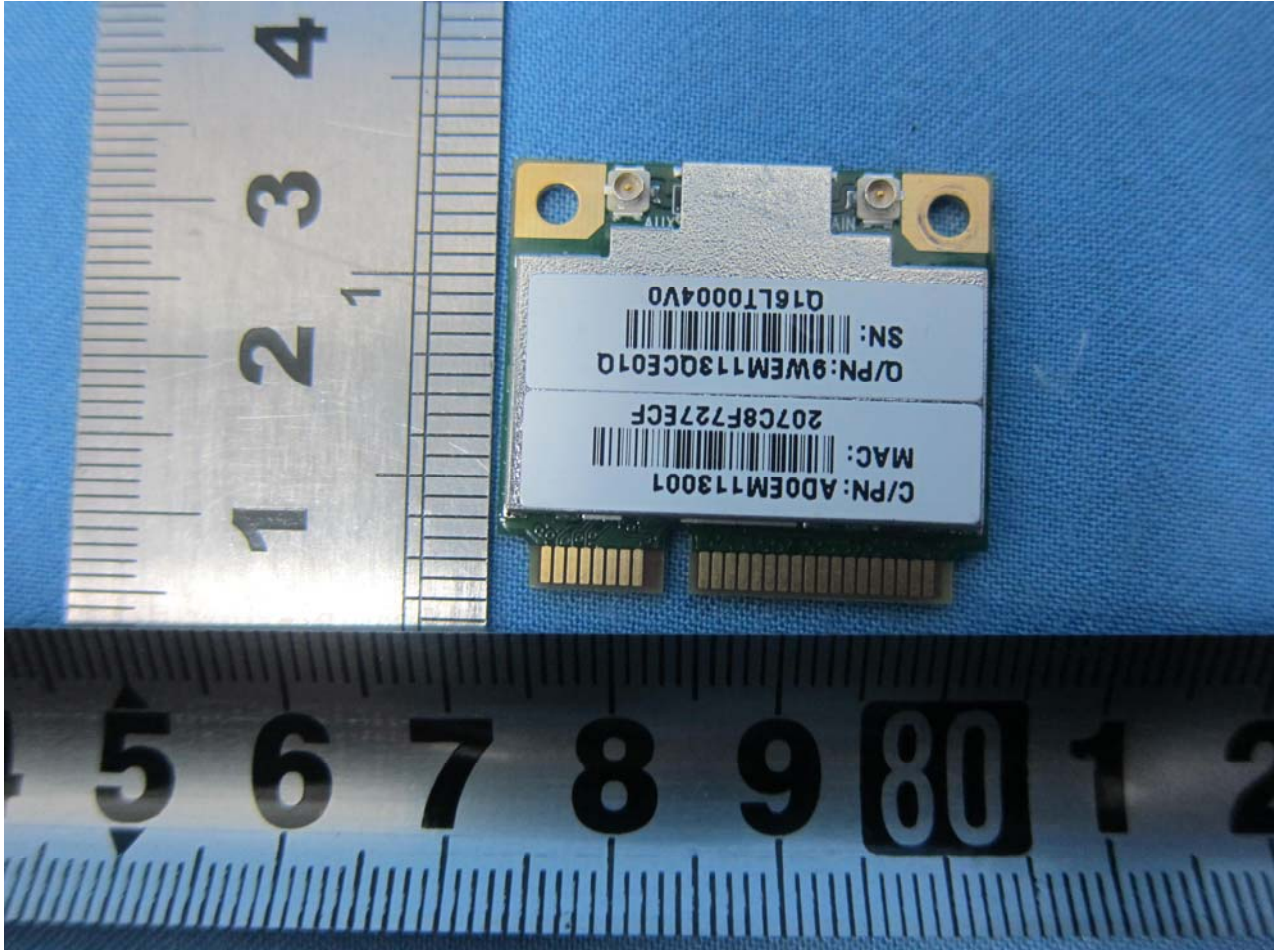

### 3. Internal Photograph of EUT

Brand Name: OLPC / Model Name: XO-1.75; XO-1.75HS

Brand Name: OLPC / Model Name: XO-1.75; XO-1.75HS

Brand Name: OLPC / Model Name: XO-1.75; XO-1.75HS

Brand Name: OLPC / Model Name: XO-1.75; XO-1.75HS

Brand Name: OLPC / Model Name: XO-1.75; XO-1.75HS

Brand Name: OLPC / Model Name: XO-1.75; XO-1.75HS

Brand Name: OLPC / Model Name: XO-1.75; XO-1.75HS

Brand Name: OLPC / Model Name: XO-1.75; XO-1.75HS

Brand Name: OLPC / Model Name: XO-1.75; XO-1.75HS

WIFI Main Antenna (Tx & Rx)

Brand Name: OLPC / Model Name: XO-1.75; XO-1.75HS

WIFI AUX Antenna (Rx)