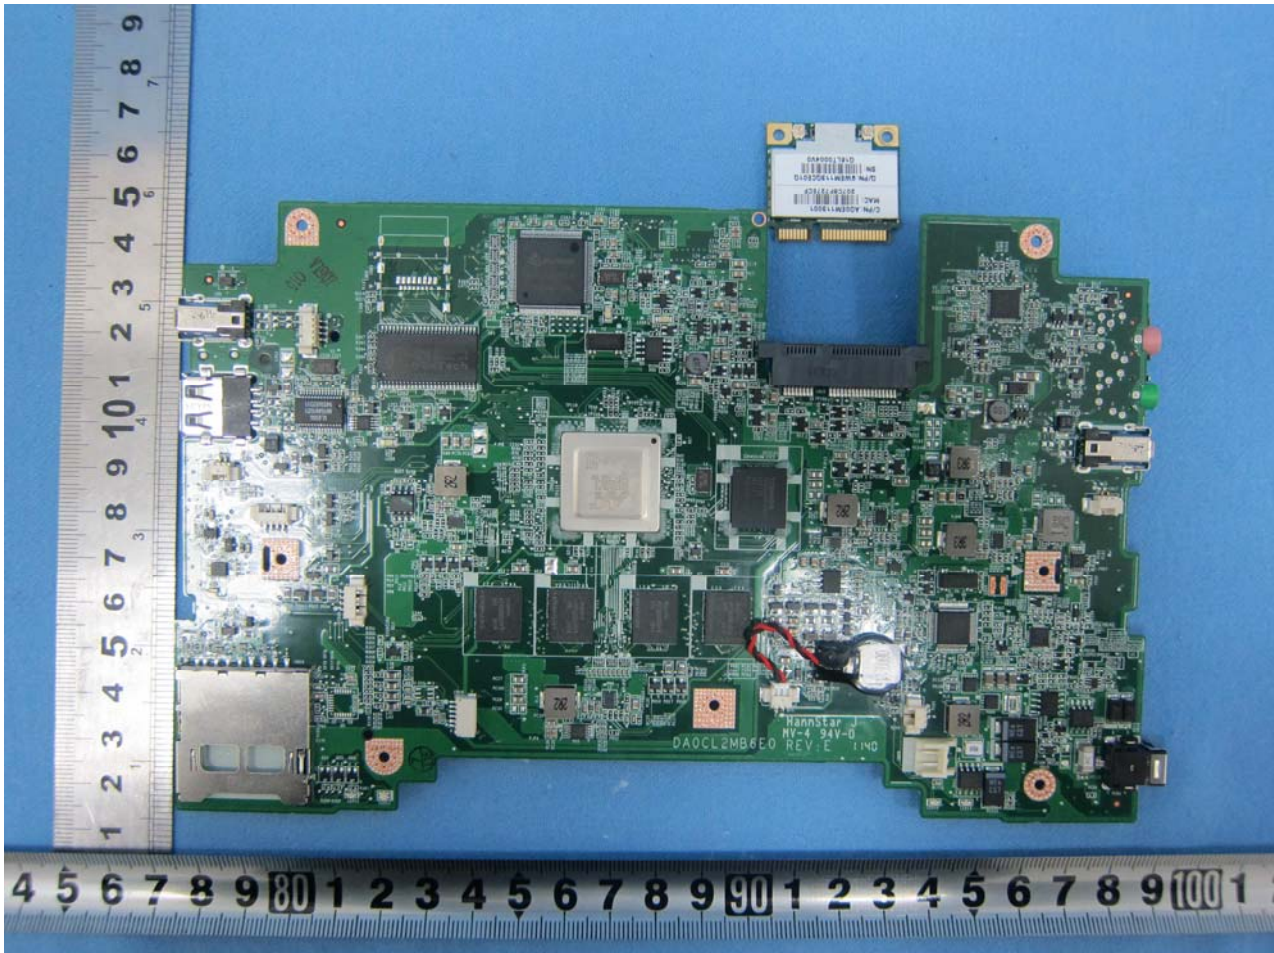

### 3. Internal Photograph of EUT

Brand Name: OLPC / Model Name: XO-1.75; XO-1.75HS

Brand Name: OLPC / Model Name: XO-1.75; XO-1.75HS

Brand Name: OLPC / Model Name: XO-1.75; XO-1.75HS

Brand Name: OLPC / Model Name: XO-1.75; XO-1.75HS

Brand Name: OLPC / Model Name: XO-1.75; XO-1.75HS

Brand Name: OLPC / Model Name: XO-1.75; XO-1.75HS

Brand Name: OLPC / Model Name: XO-1.75; XO-1.75HS

Brand Name: OLPC / Model Name: XO-1.75; XO-1.75HS

Brand Name: OLPC / Model Name: XO-1.75; XO-1.75HS

WIFI Main Antenna (Tx & Rx)

Brand Name: OLPC / Model Name: XO-1.75; XO-1.75HS

WIFI AUX Antenna (Rx)