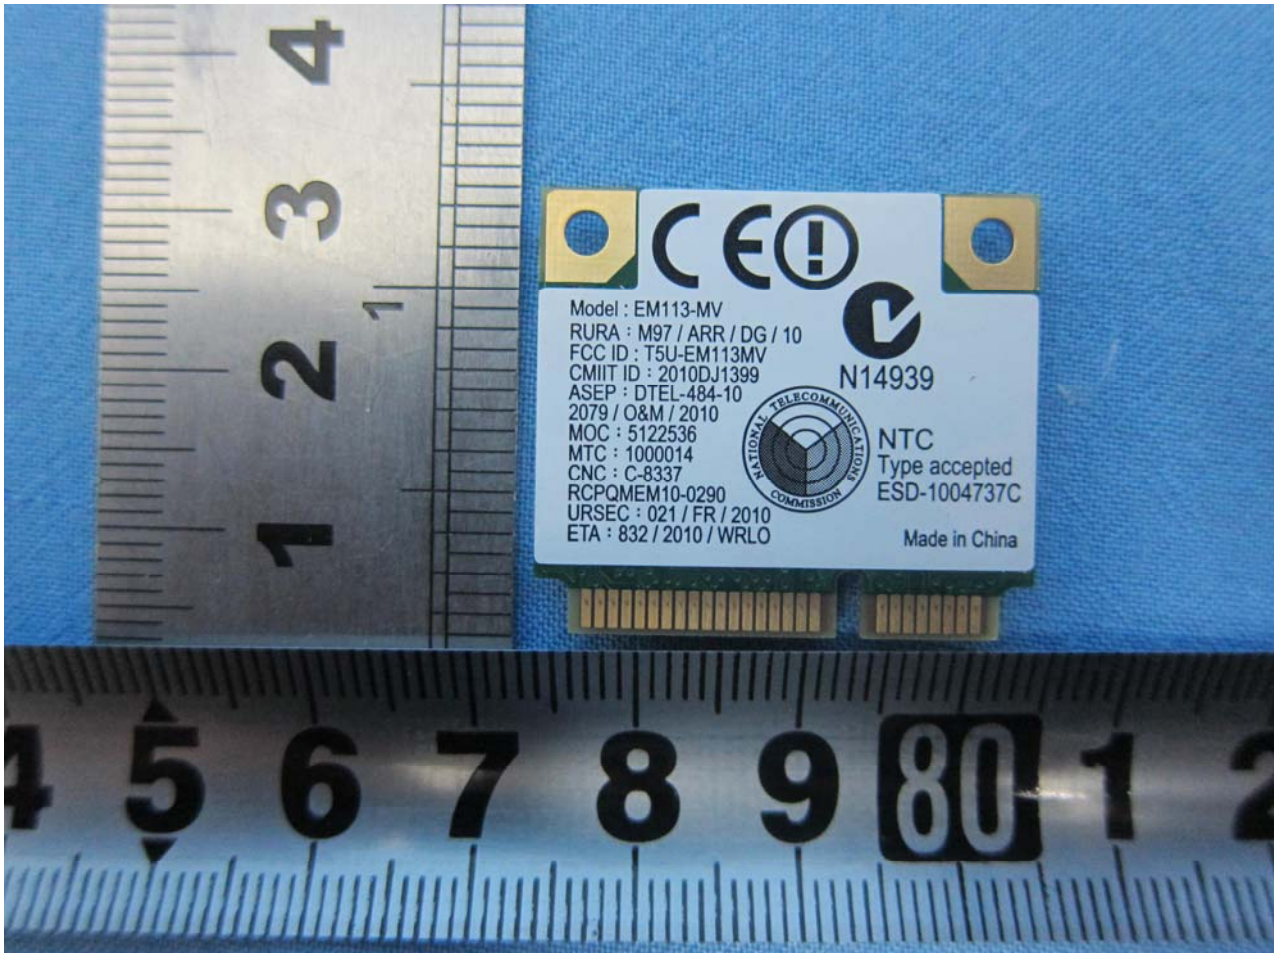

### 3. Internal Photograph of EUT

Brand Name: OLPC / Model Name: XO-1.75; XO-1.75HS

Brand Name: OLPC / Model Name: XO-1.75; XO-1.75HS

Brand Name: OLPC / Model Name: XO-1.75; XO-1.75HS

Brand Name: OLPC / Model Name: XO-1.75; XO-1.75HS

Brand Name: OLPC / Model Name: XO-1.75; XO-1.75HS

Brand Name: OLPC / Model Name: XO-1.75; XO-1.75HS

Brand Name: OLPC / Model Name: XO-1.75; XO-1.75HS

Brand Name: OLPC / Model Name: XO-1.75; XO-1.75HS

Brand Name: OLPC / Model Name: XO-1.75; XO-1.75HS

WIFI Main Antenna (Tx & Rx)

Brand Name: OLPC / Model Name: XO-1.75; XO-1.75HS

WIFI AUX Antenna (Rx)