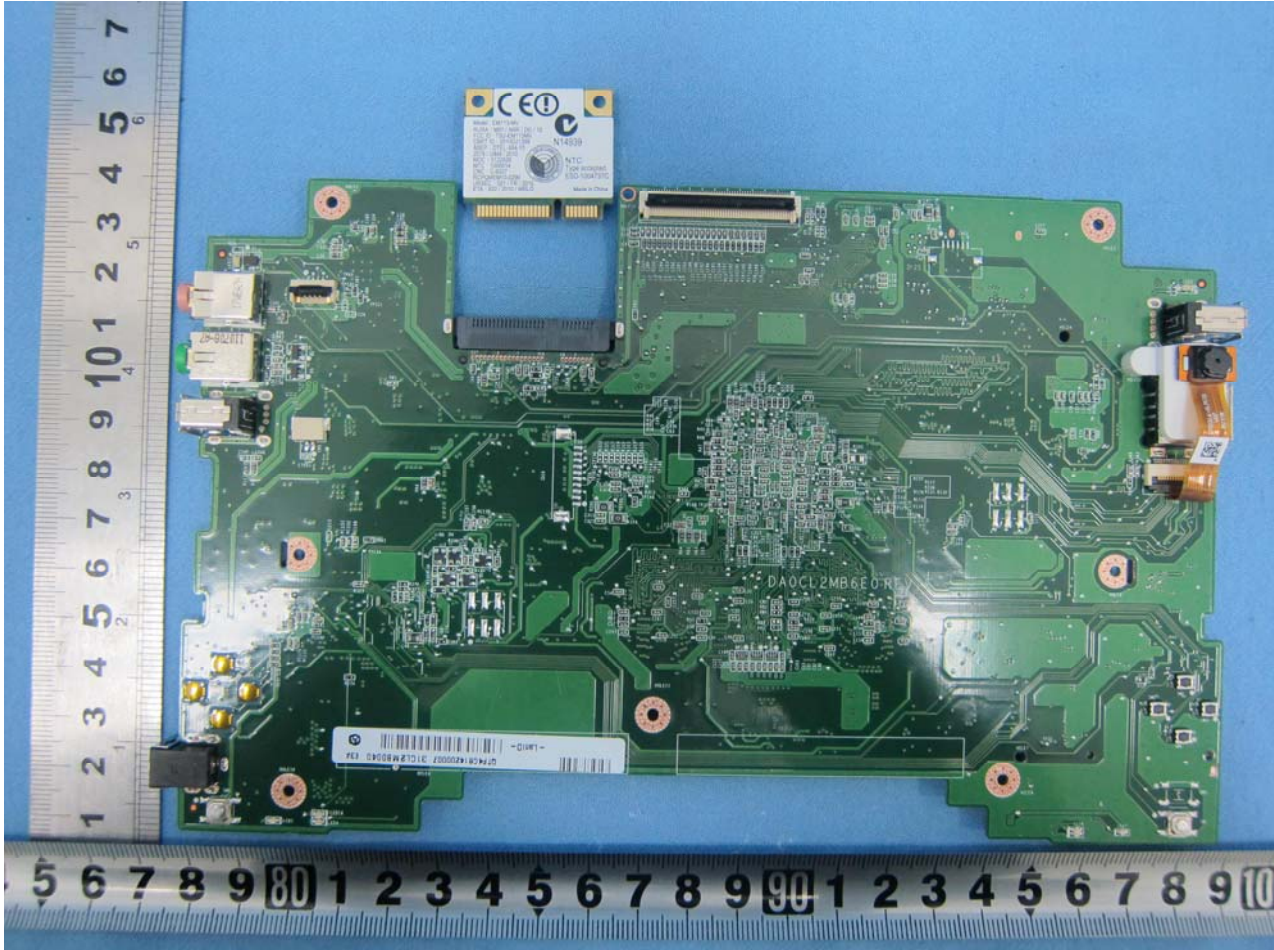

### 3. Internal Photograph of EUT

Brand Name: OLPC / Model Name: XO-1.75; XO-1.75HS

Brand Name: OLPC / Model Name: XO-1.75; XO-1.75HS

Brand Name: OLPC / Model Name: XO-1.75; XO-1.75HS

Brand Name: OLPC / Model Name: XO-1.75; XO-1.75HS

Brand Name: OLPC / Model Name: XO-1.75; XO-1.75HS

Brand Name: OLPC / Model Name: XO-1.75; XO-1.75HS

Brand Name: OLPC / Model Name: XO-1.75; XO-1.75HS

Brand Name: OLPC / Model Name: XO-1.75; XO-1.75HS

Brand Name: OLPC / Model Name: XO-1.75; XO-1.75HS

WIFI Main Antenna (Tx & Rx)

Brand Name: OLPC / Model Name: XO-1.75; XO-1.75HS

WIFI AUX Antenna (Rx)