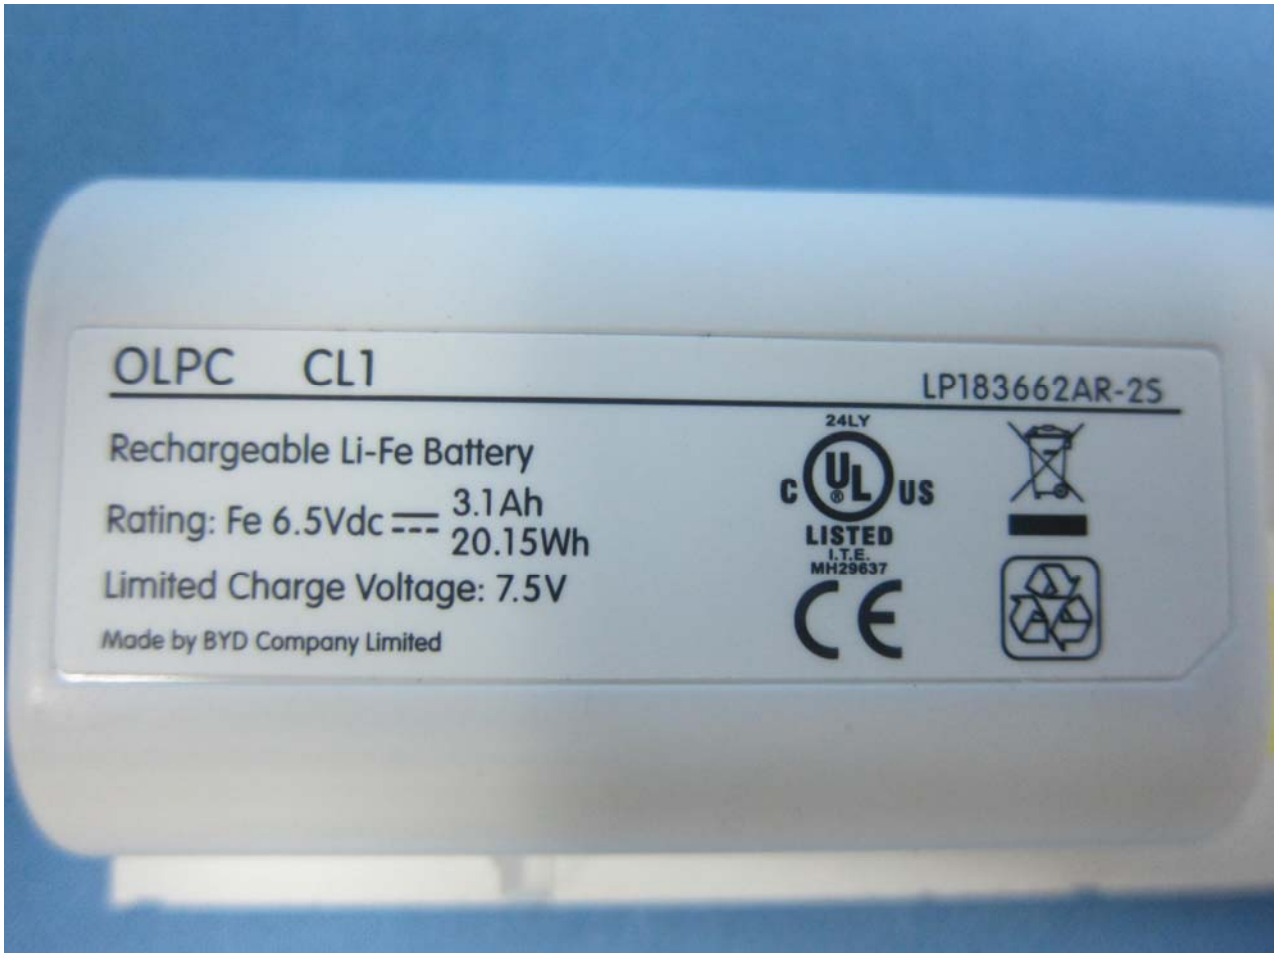

Brand Name: OLPC / Model Name: XO-1.75; XO-1.75HS