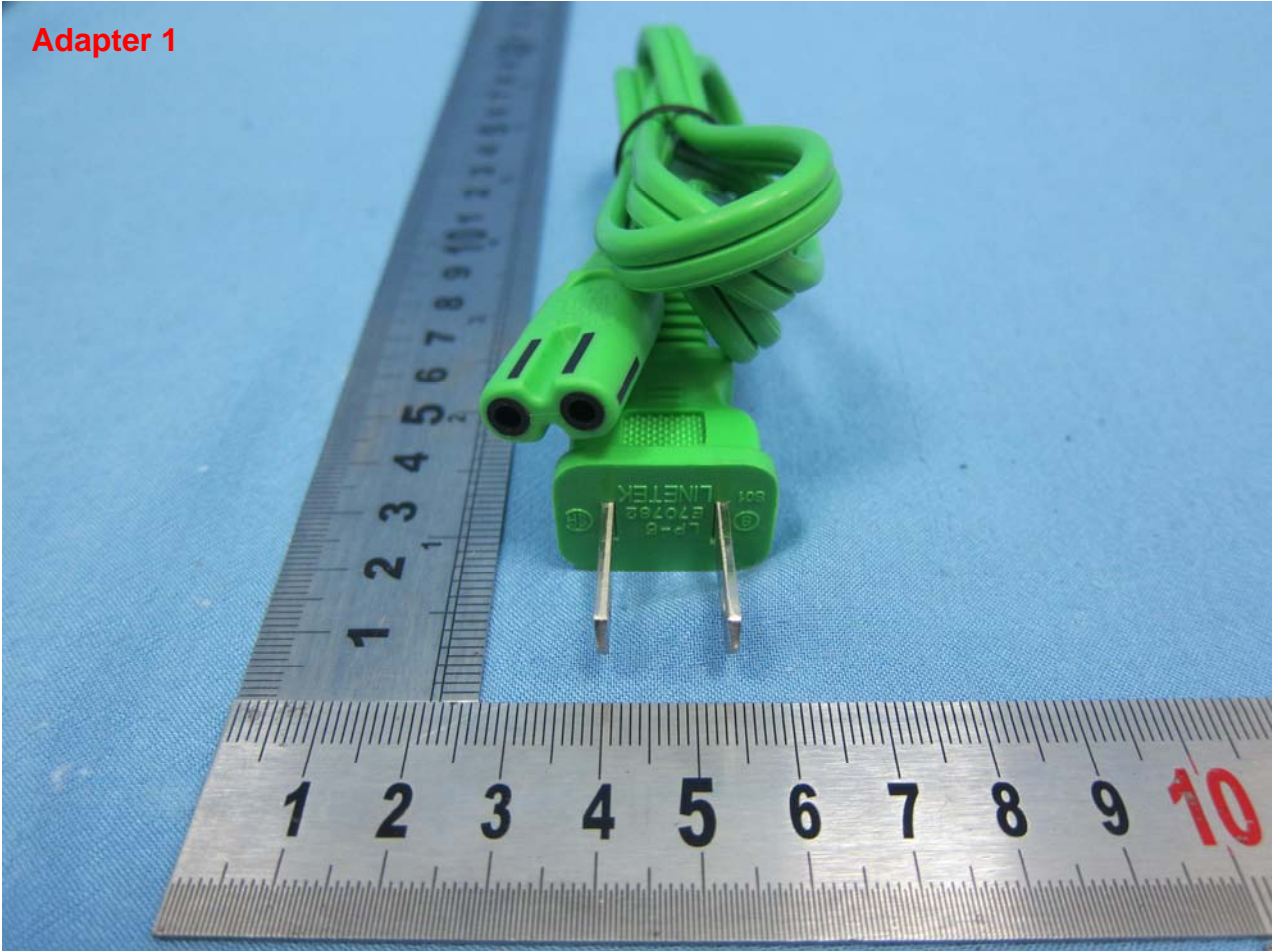

Sample 2 (XO-1.75)

2. Photograph of Accessory

Brand Name: OLPC / Model Name: XO-1.75; XO-1.75HS

List of Accessory:

Specification of Accessory		
AC Adapter 1	Brand Name	DARFON
	Model Name	BB0J-C
AC Adapter 2	Brand Name	Bestec
	Model Name	NA0241WAA
AC Adapter 3	Brand Name	DARFON
	Model Name	BU24-1203
AC Adapter 4	Brand Name	Bestec
	Model Name	BT-AG250SDF
Battery	Brand Name	OLPC
	Model Name	CL1

Remark: For accessories equipped with this EUT, please refer to the following photos.

Brand Name: OLPC / Model Name: XO-1.75; XO-1.75HS

Brand Name: OLPC / Model Name: XO-1.75; XO-1.75HS

**Adapter 1**

Brand Name: OLPC / Model Name: XO-1.75; XO-1.75HS