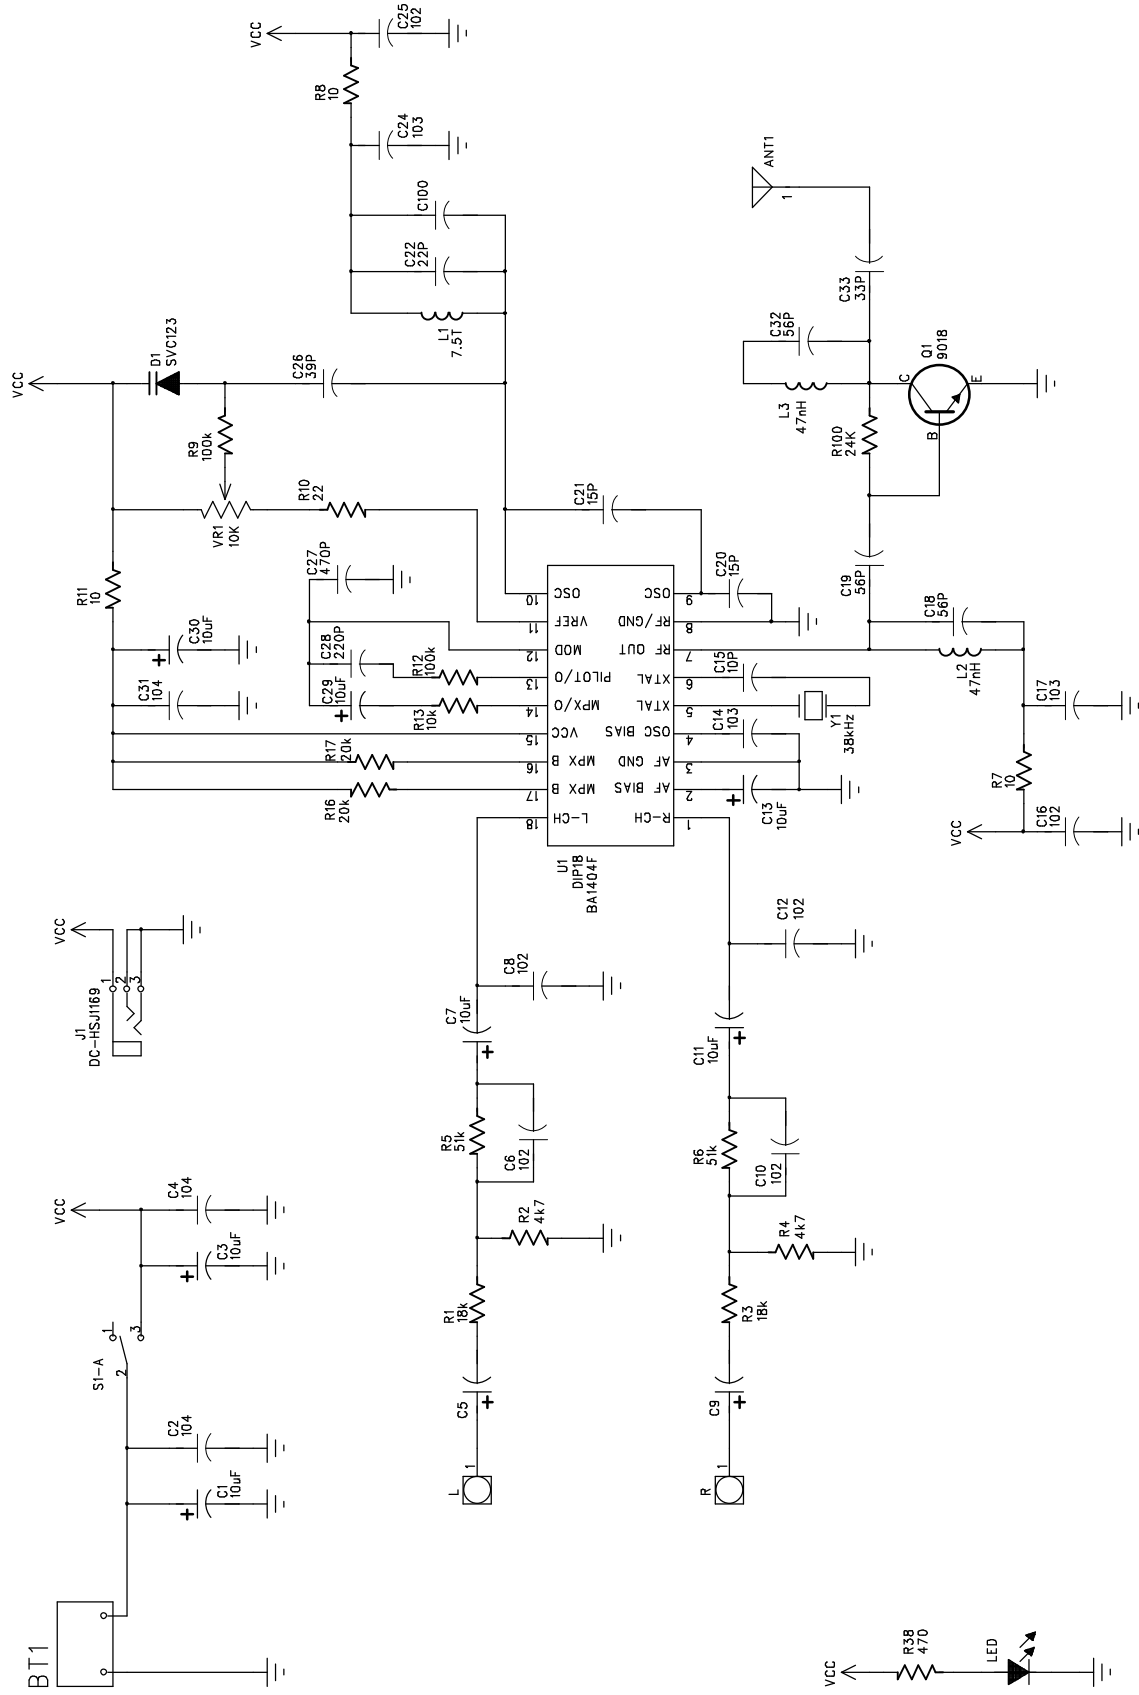

6

5

4

3

2

1

CELEFIELD		FM TX	
DRAWN: YANGXM	DATE: MAR 08 2006	PROJECT CODE	
CHK:	DATE:	A3	MAIN BOARD
APP:	DATE:	SCALE: NONE SHEET: ? OF ?	
RELEASE:	DATE:		