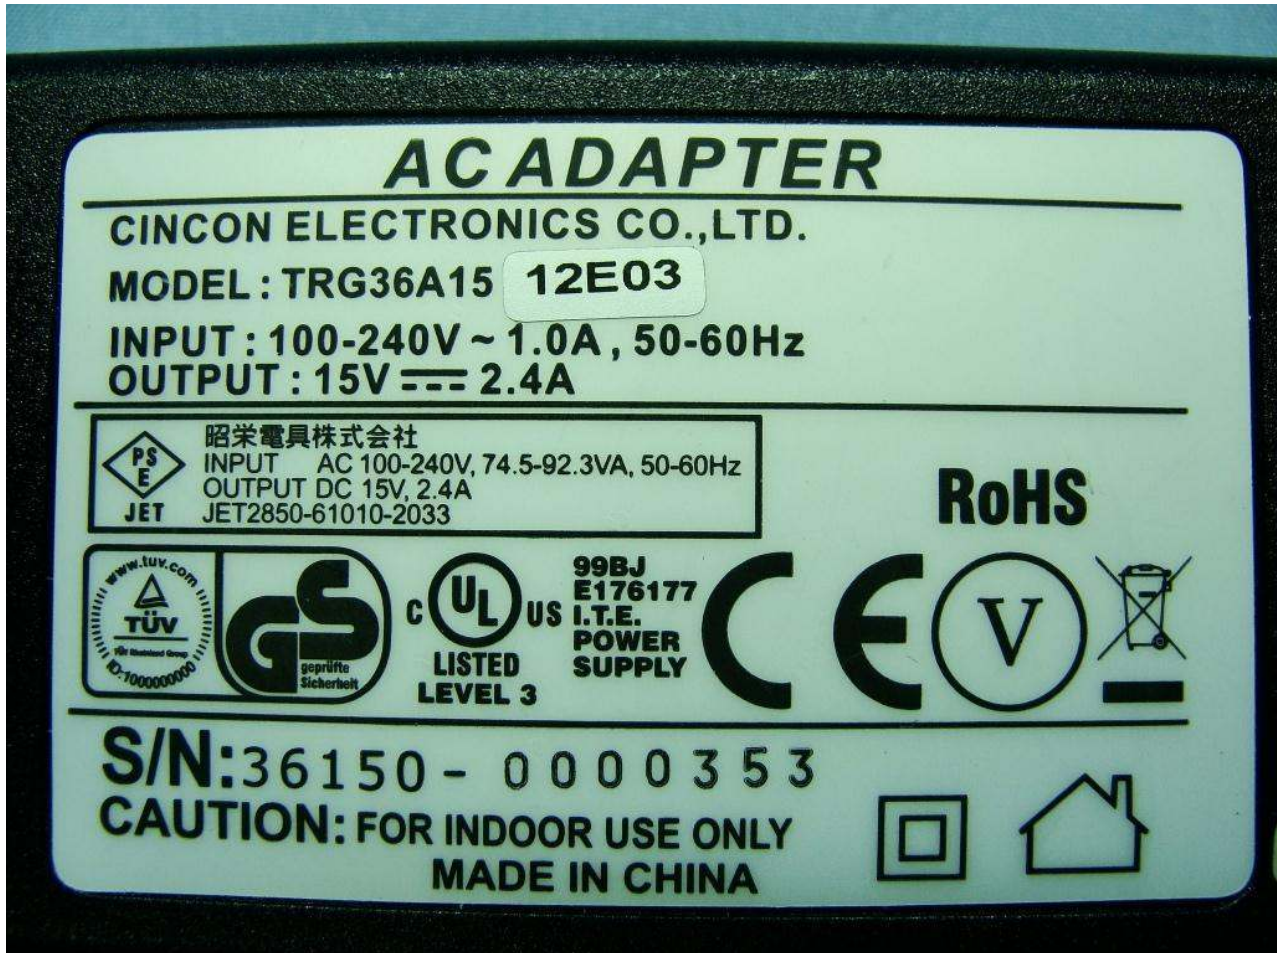

Brand Name: DAP / Model Name: 9000WBWZV1 / Marketing Name: M9010