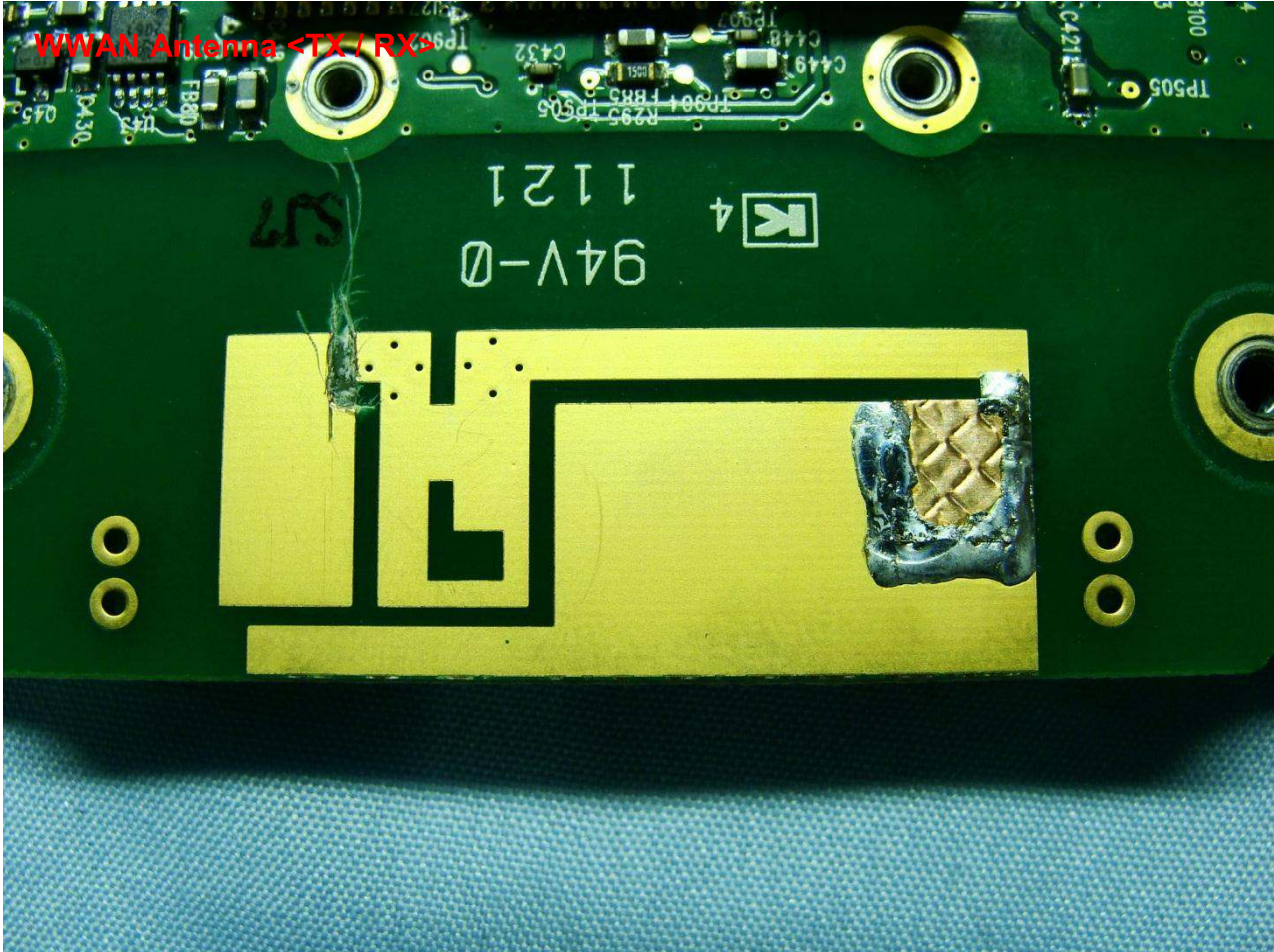

Brand Name: DAP / Model Name: 9000WBWZV1 / Marketing Name: M9010