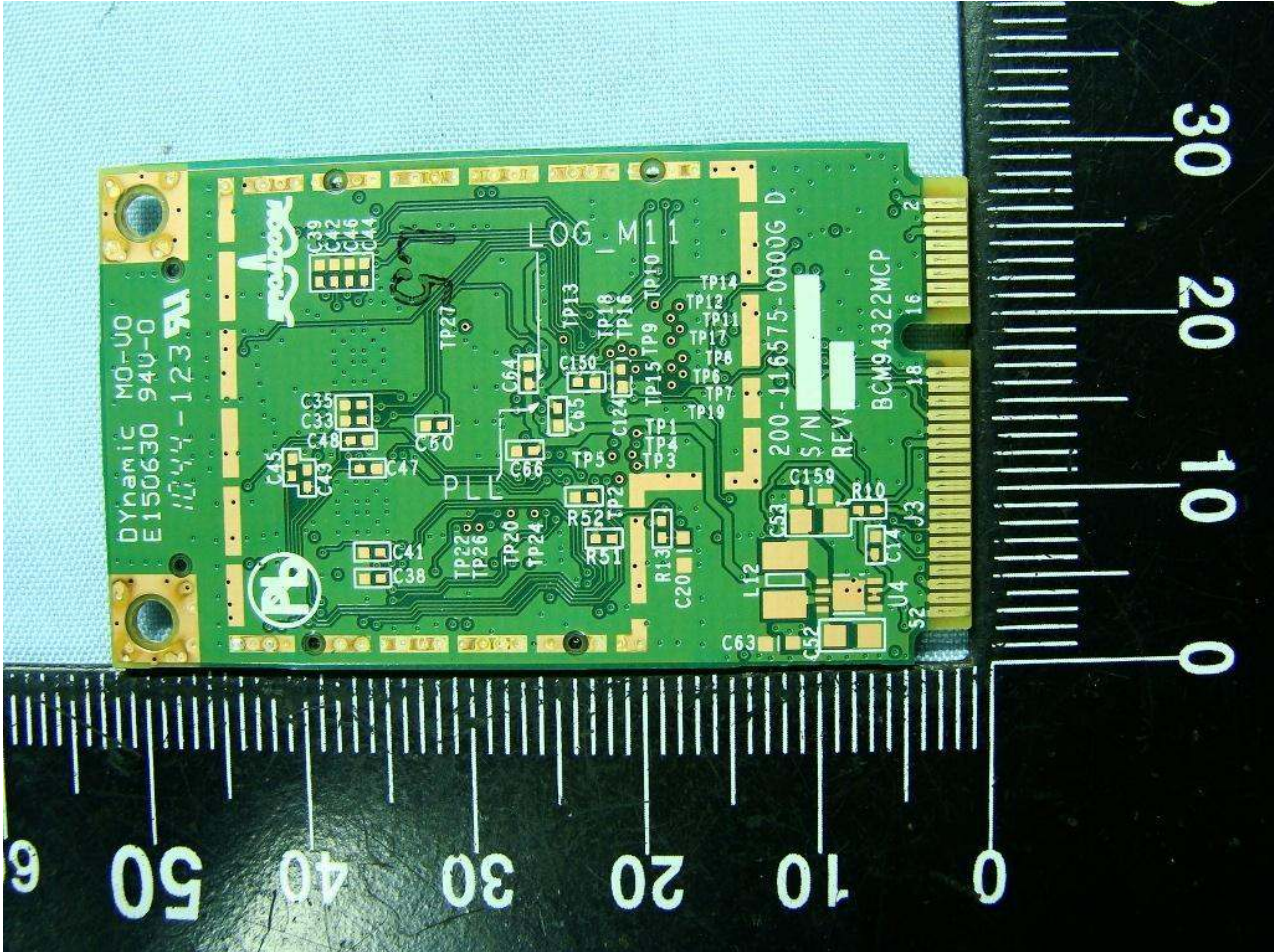

Brand Name: DAP / Model Name: 9000WBWZV1 / Marketing Name: M9010