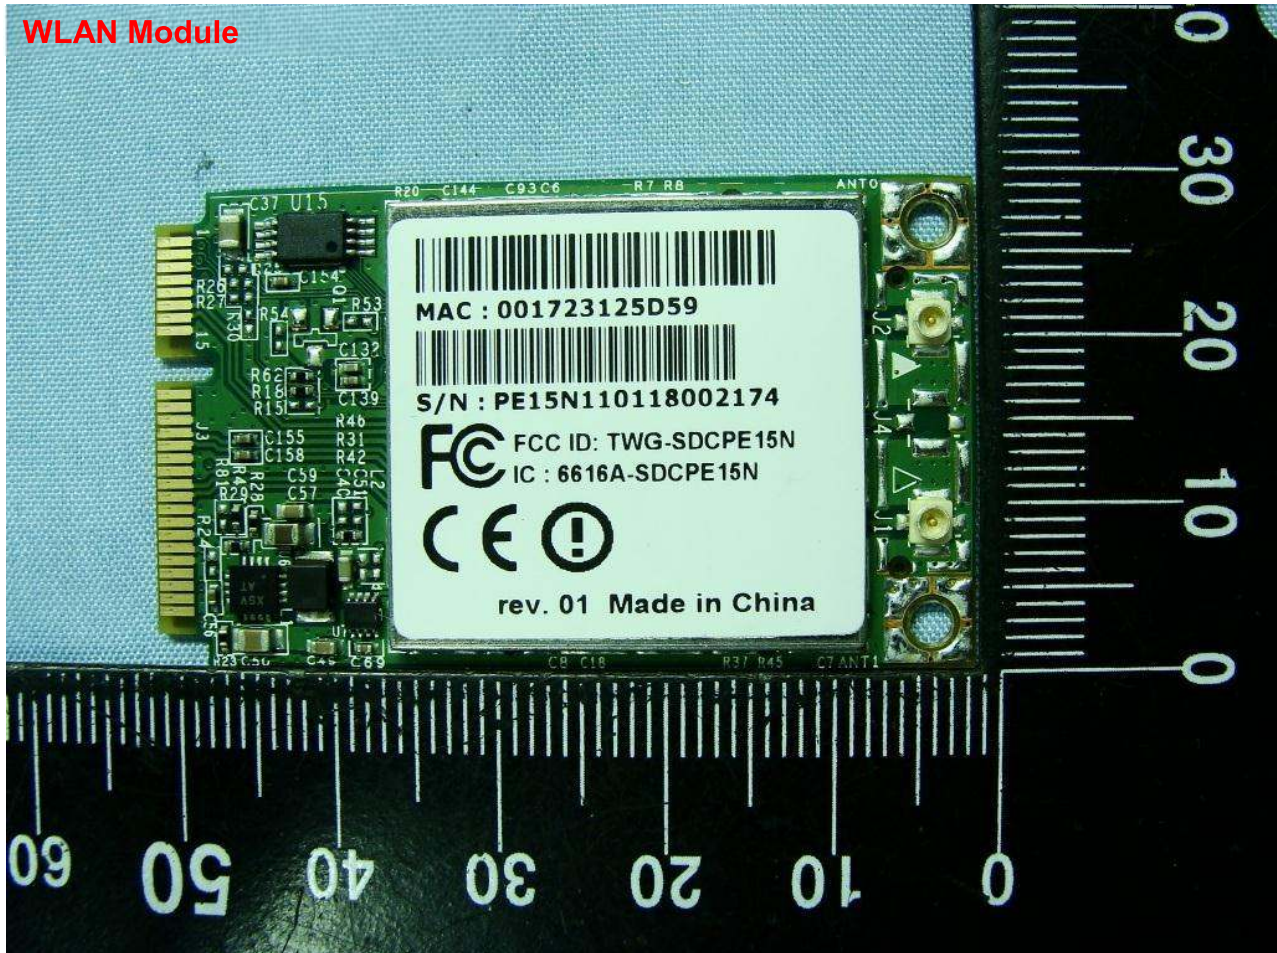

Brand Name: DAP / Model Name: 9000WBWZV1 / Marketing Name: M9010