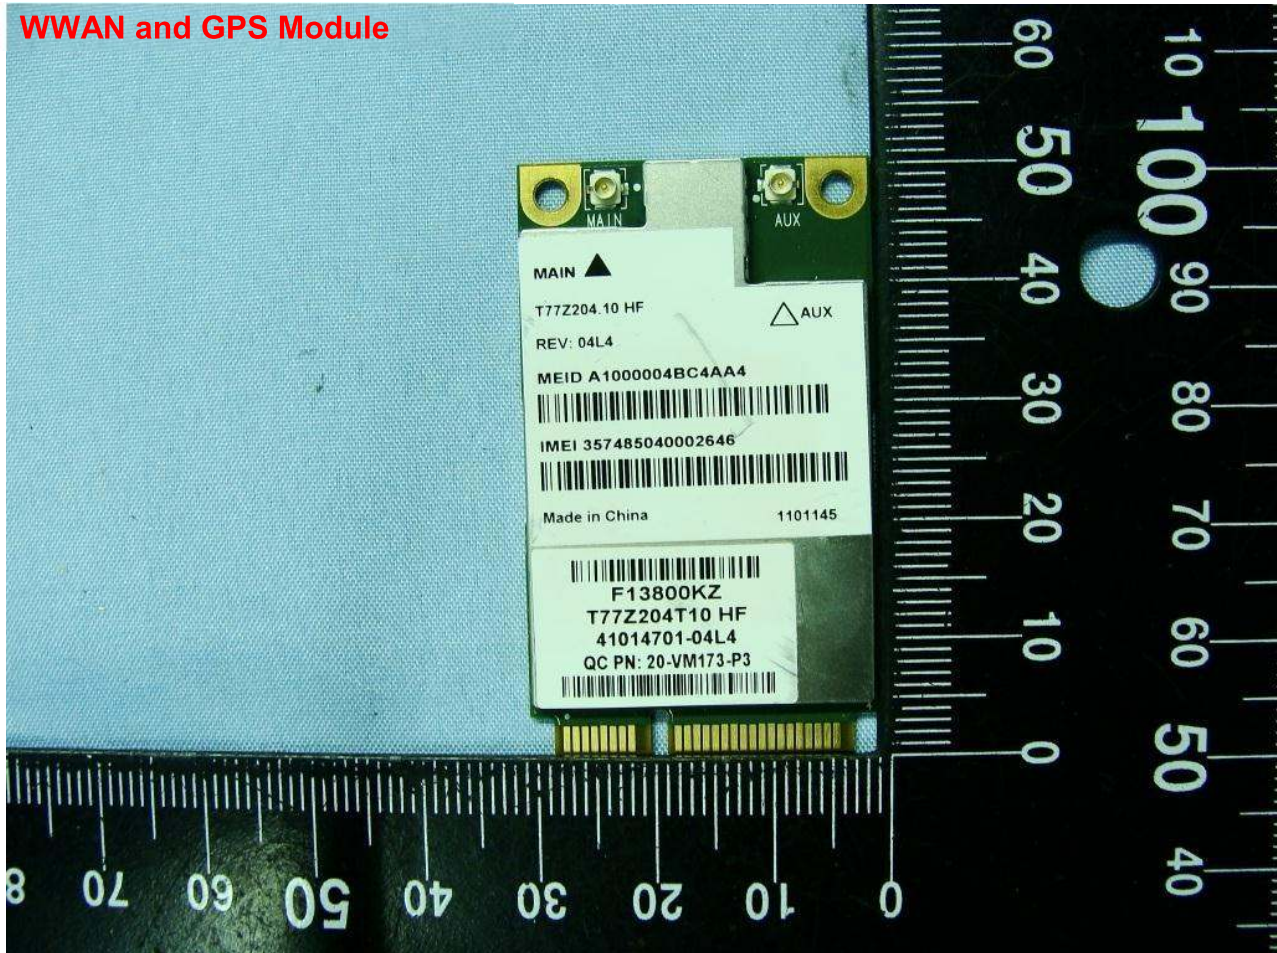

Brand Name: DAP / Model Name: 9000WBWZV1 / Marketing Name: M9010

WWAN and GPS Module