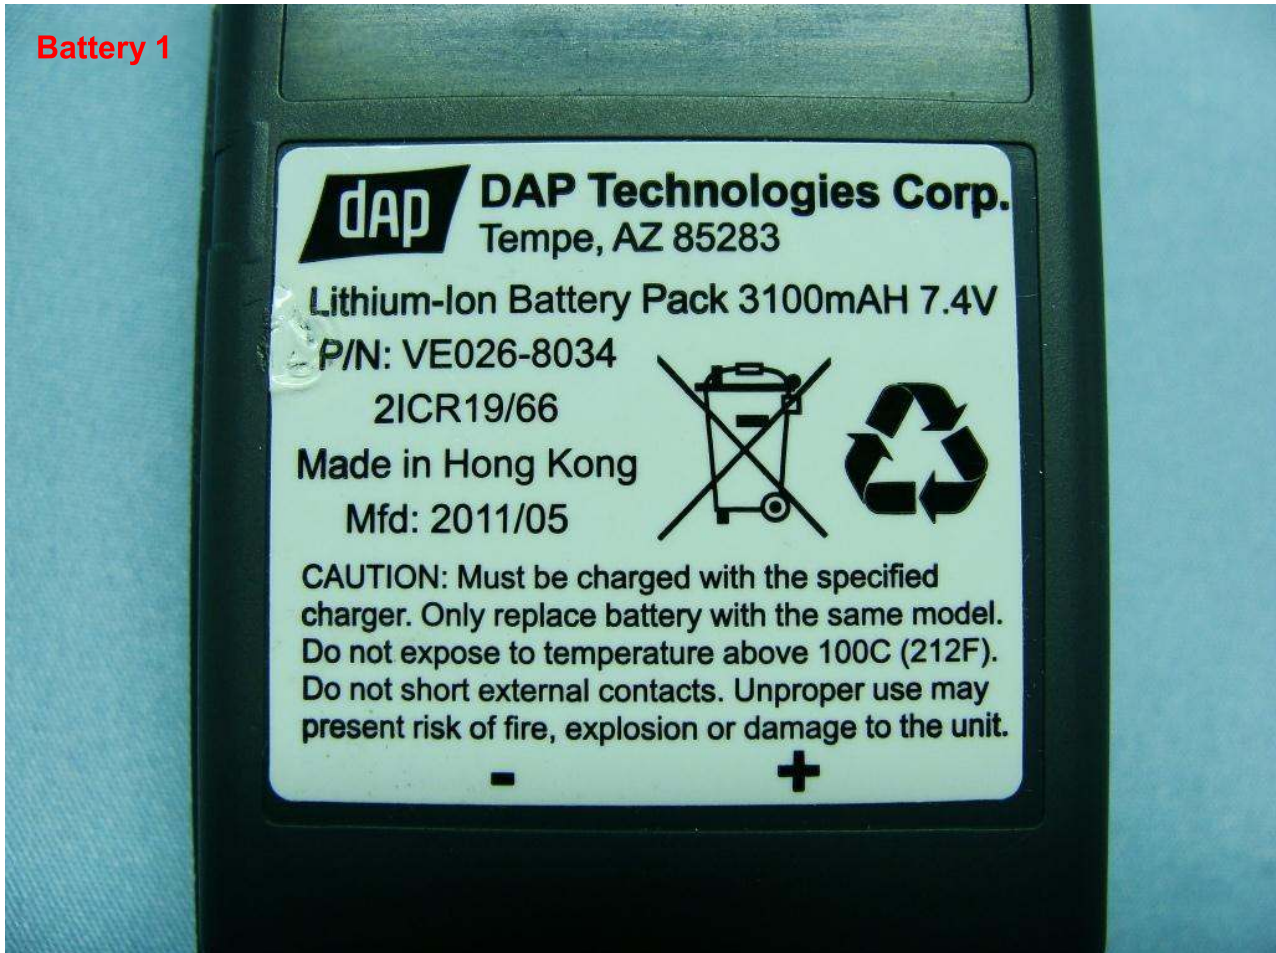

Brand Name: DAP / Model Name: 9000WBWZV1 / Marketing Name: M9010

Battery 1