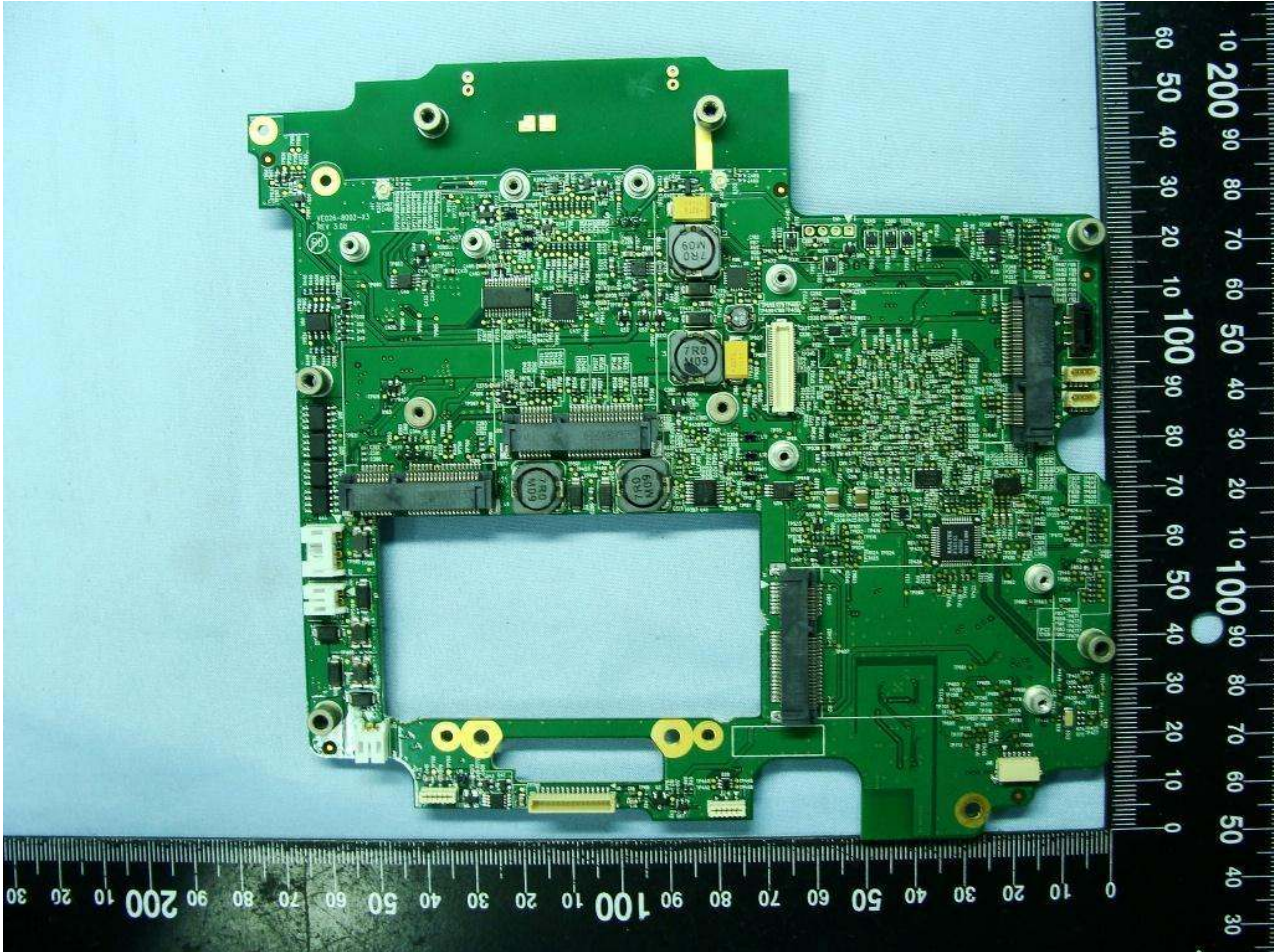

Brand Name: DAP / Model Name: 9000WBWZV1 / Marketing Name: M9010