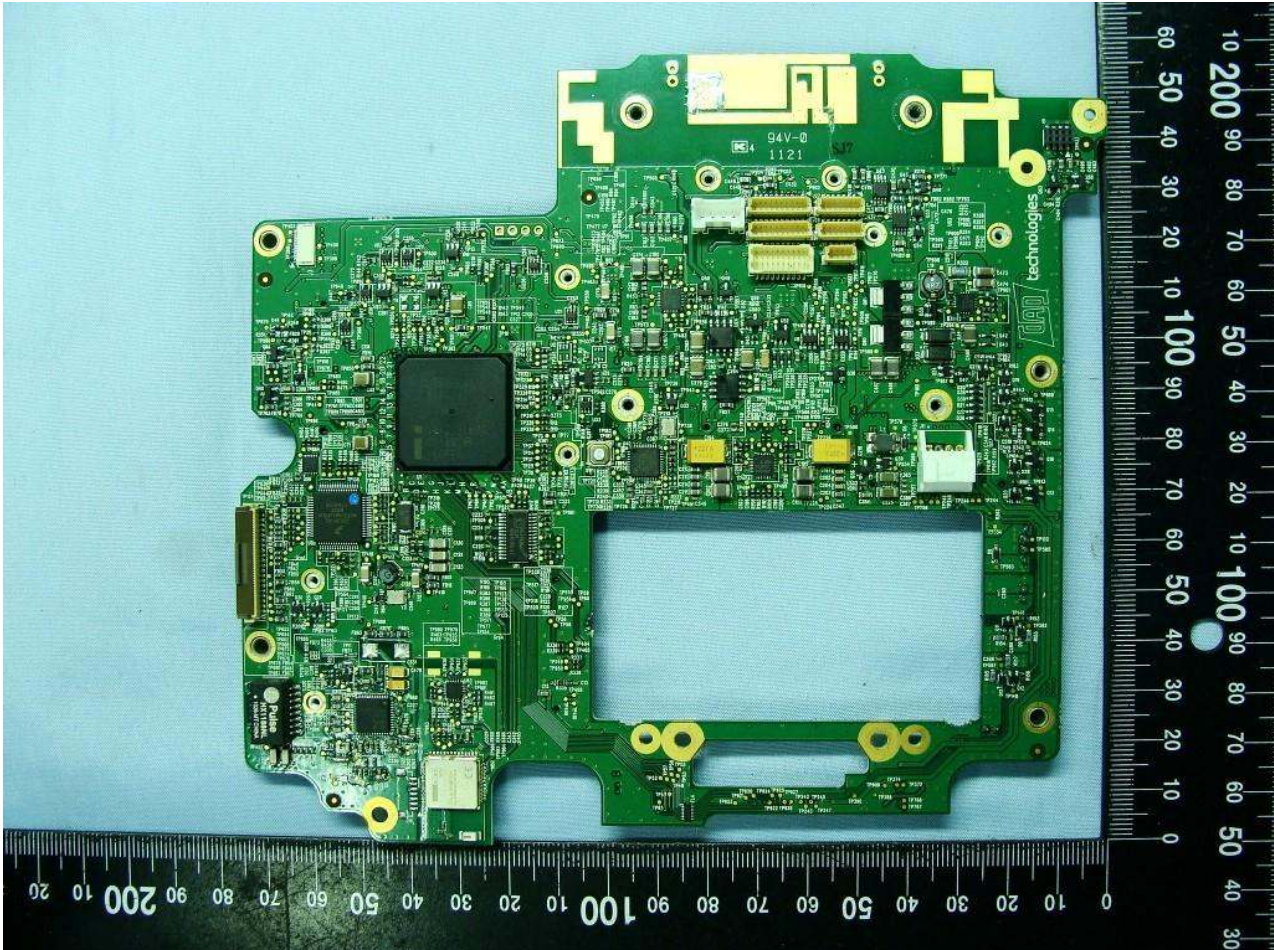

Brand Name: DAP / Model Name: 9000WBWZV1 / Marketing Name: M9010

Battery 1

Brand Name: DAP / Model Name: 9000WBWZV1 / Marketing Name: M9010

Battery 2

3. Internal Photograph of EUT

Brand Name: DAP / Model Name: 9000WBWZV1 / Marketing Name: M9010