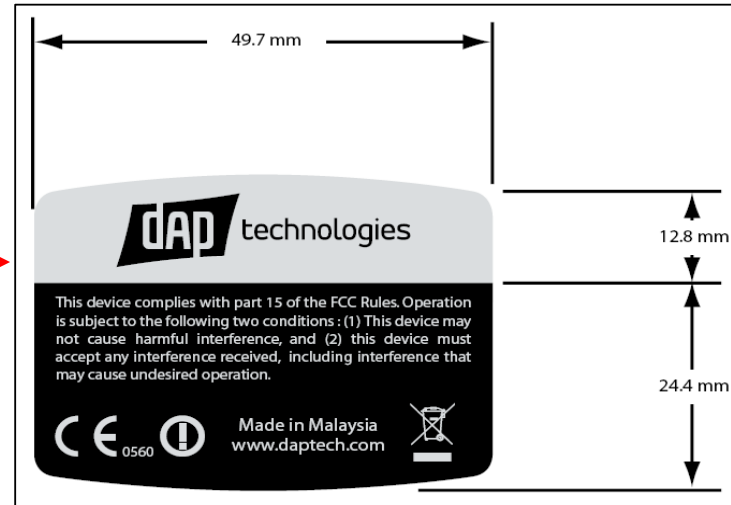

9000WBWZV1

Contains FCC ID: N7NMC8355  
Contains IC : 2417C-MC8355