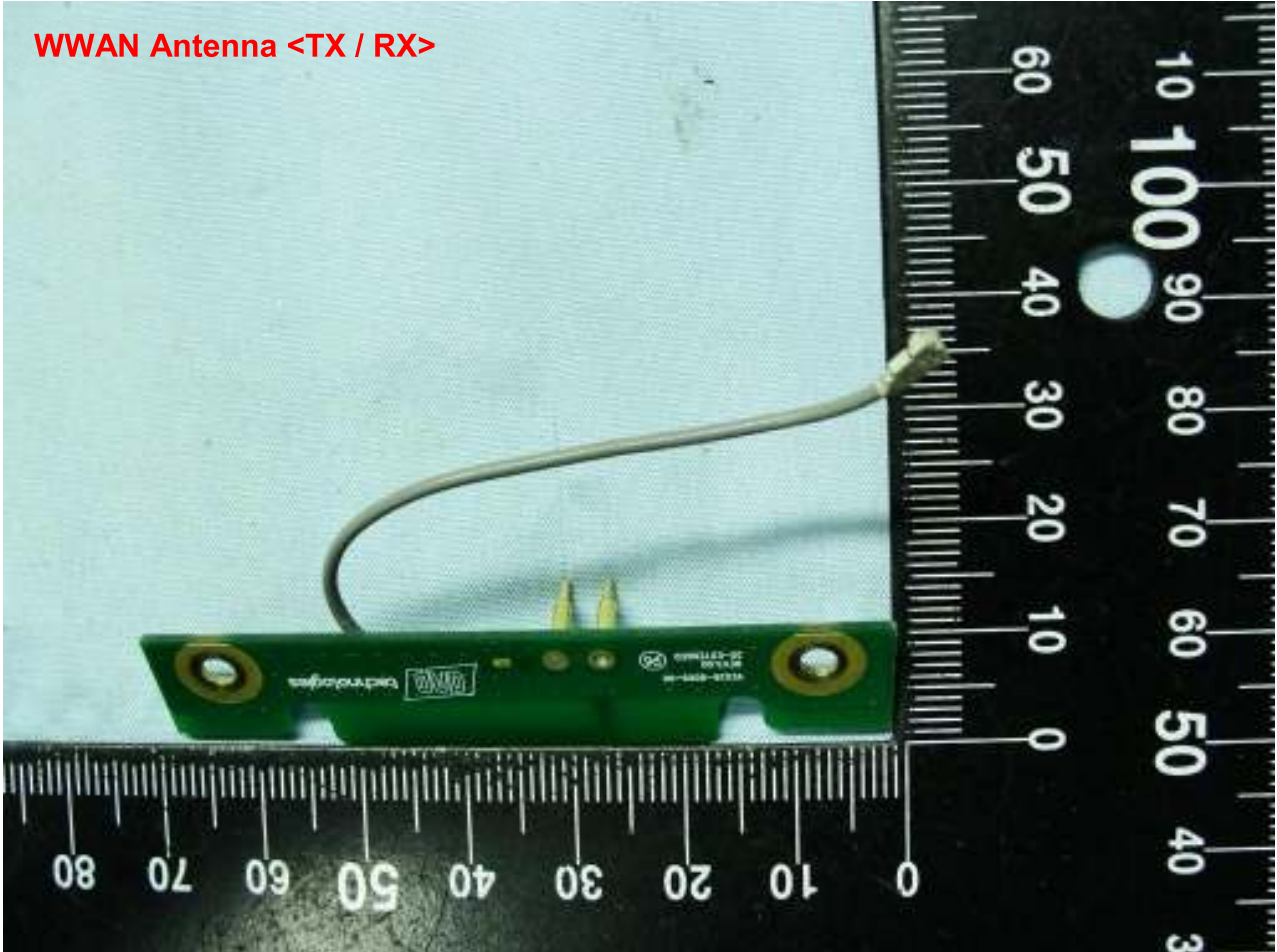

Brand Name: DAP / Model Name: 9000WBWZV1 / Marketing Name: M9010

WWAN Antenna <TX / RX>