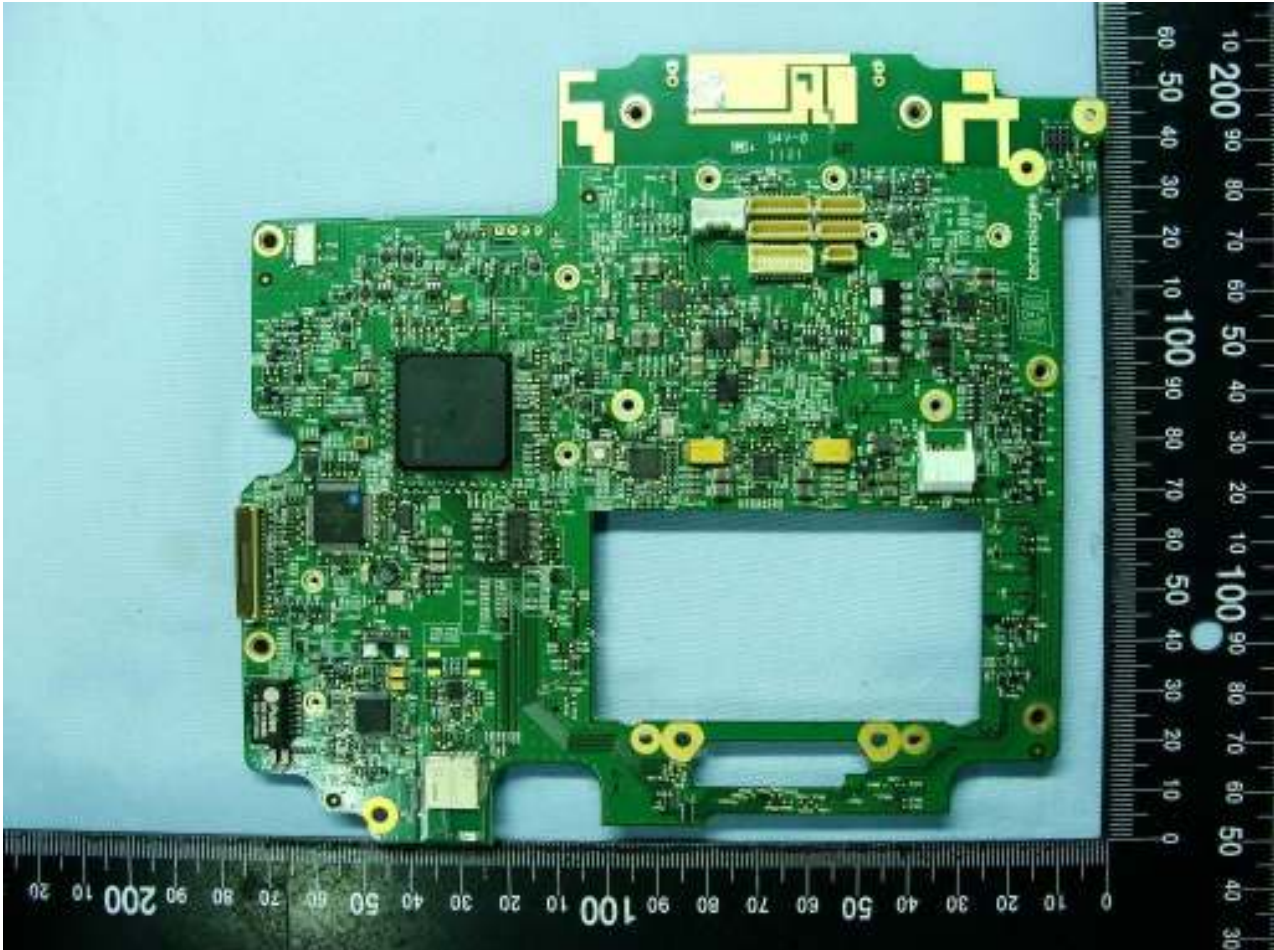

List of Accessory:

Specification of Accessory		
AC Adapter	Brand Name	CINCON ELECTRONICS
	Model Name	TRG36A15 12E03
Battery 1	Brand Name	DAP
	Model Name	VE026-8034
Battery 2	Brand Name	DAP
	Model Name	VE026-8035
LCD Panel	Brand Name	SGD
	Model Name	GNTW70NNBA1E0
Camera 1	Brand Name	DEMARREN
	Model Name	Q5M03A
WWAN Module	Brand Name	Sierra Wireless
	Model Name	MC8355
WLAN Module	Brand Name	Summit Data Communications
	Model Name	SDC-PE15N
Bluetooth Module	Brand Name	Bluegiga
	Model Name	WT21-A
Zigbee Module	Brand Name	Atmel
	Model Name	ATmega128RFA1
Power Cord 1	Brand Name	QUAIL
	Model Name	1062.079(NAM032)
Power Cord 2	Brand Name	QUAIL
	Model Name	8002.079(NAM033)
Power Cord 3	Brand Name	QUAIL
	Model Name	9657.079(NAM034)

Brand Name: DAP / Model Name: 9000WBWZV1 / Marketing Name: M9010

Battery 1

Brand Name: DAP / Model Name: 9000WBWZV1 / Marketing Name: M9010

Battery 2

### 3. Internal Photograph of EUT

Brand Name: DAP / Model Name: 9000WBWZV1 / Marketing Name: M9010

Brand Name: DAP / Model Name: 9000WBWZV1 / Marketing Name: M9010

Brand Name: DAP / Model Name: 9000WBWZV1 / Marketing Name: M9010