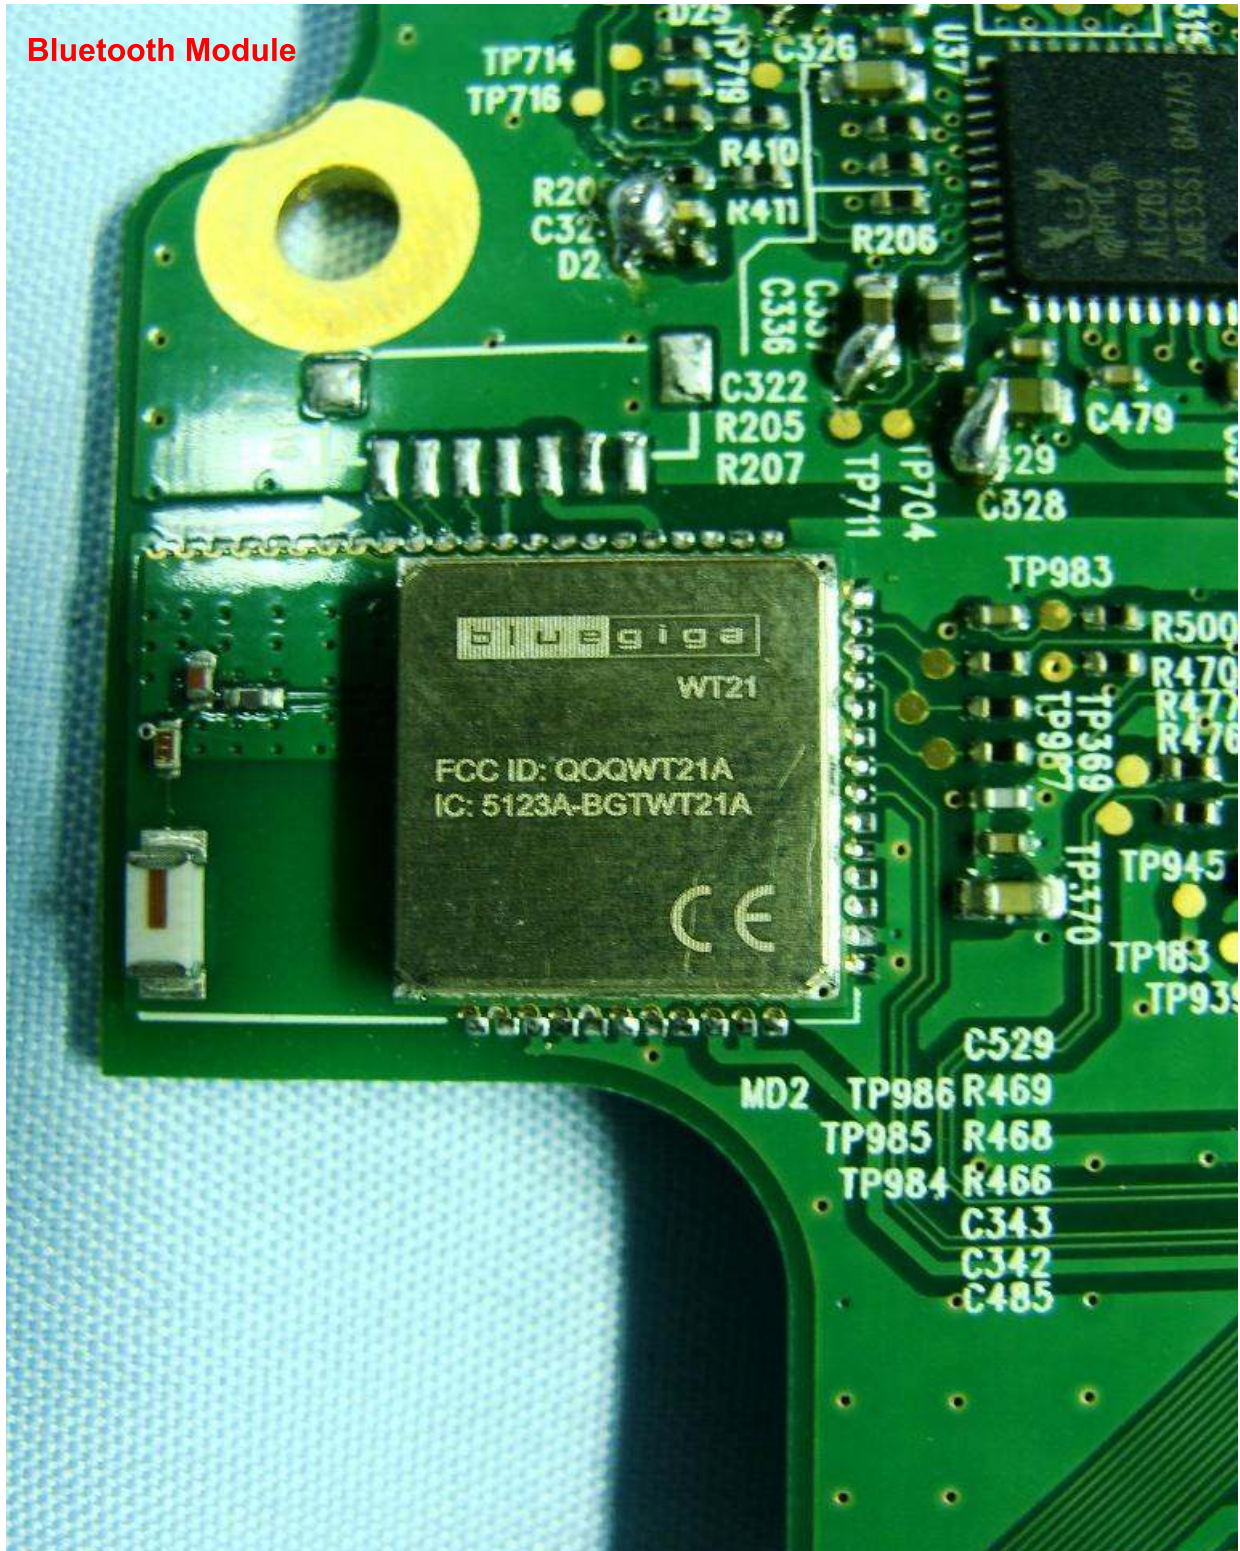

Brand Name: DAP / Model Name: 9000WBWZV1 / Marketing Name: M9010

Bluetooth Module