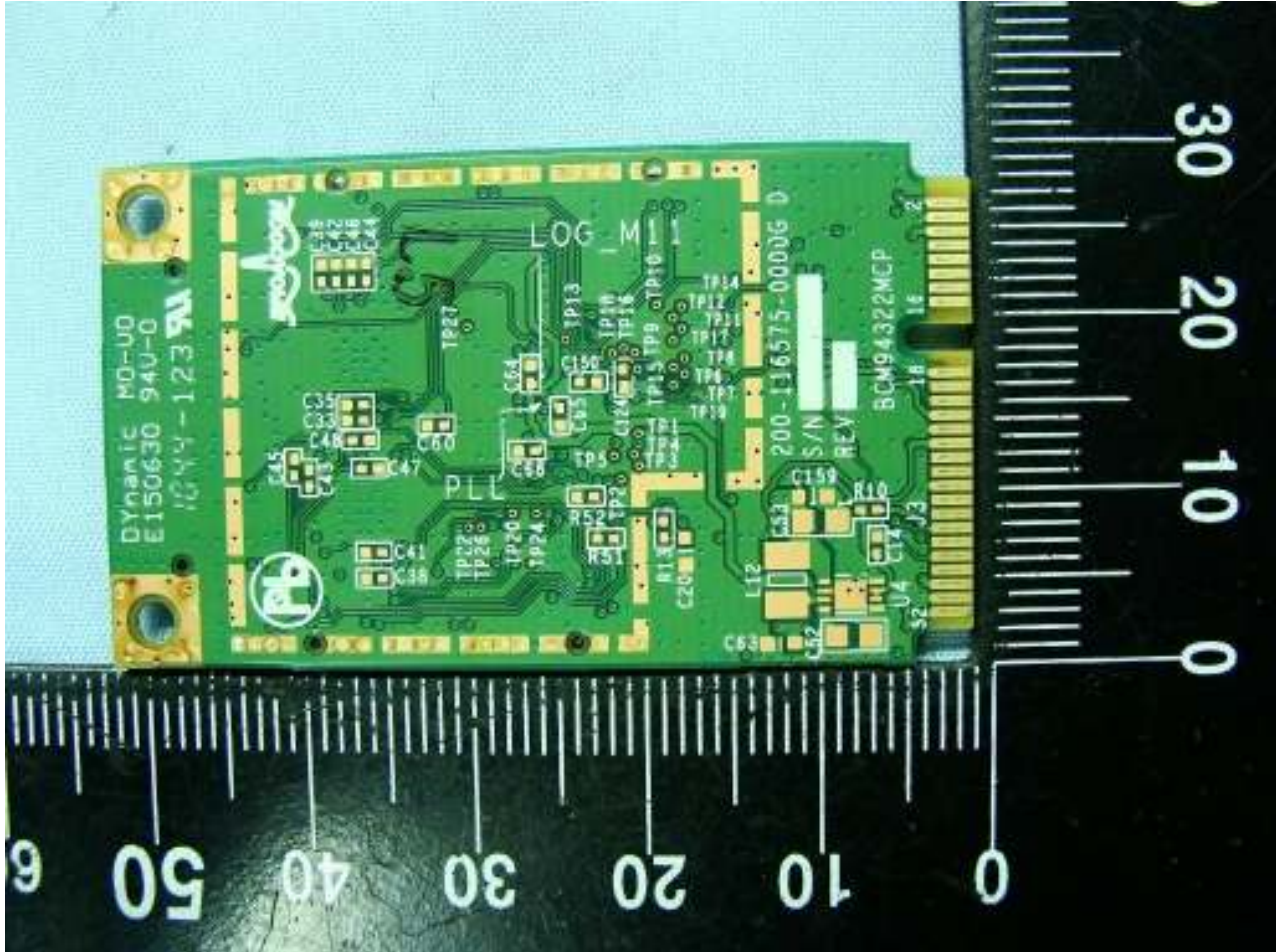

WWAN and GPS Module

Brand Name: DAP / Model Name: 9000WBWZV1 / Marketing Name: M9010

Brand Name: DAP / Model Name: 9000WBWZV1 / Marketing Name: M9010

**WLAN Module**

Brand Name: DAP / Model Name: 9000WBWZV1 / Marketing Name: M9010

Brand Name: DAP / Model Name: 9000WBWZV1 / Marketing Name: M9010

**Bluetooth Module**

Brand Name: DAP / Model Name: 9000WBWZV1 / Marketing Name: M9010

**Zigbee Module**

Brand Name: DAP / Model Name: 9000WBWZV1 / Marketing Name: M9010