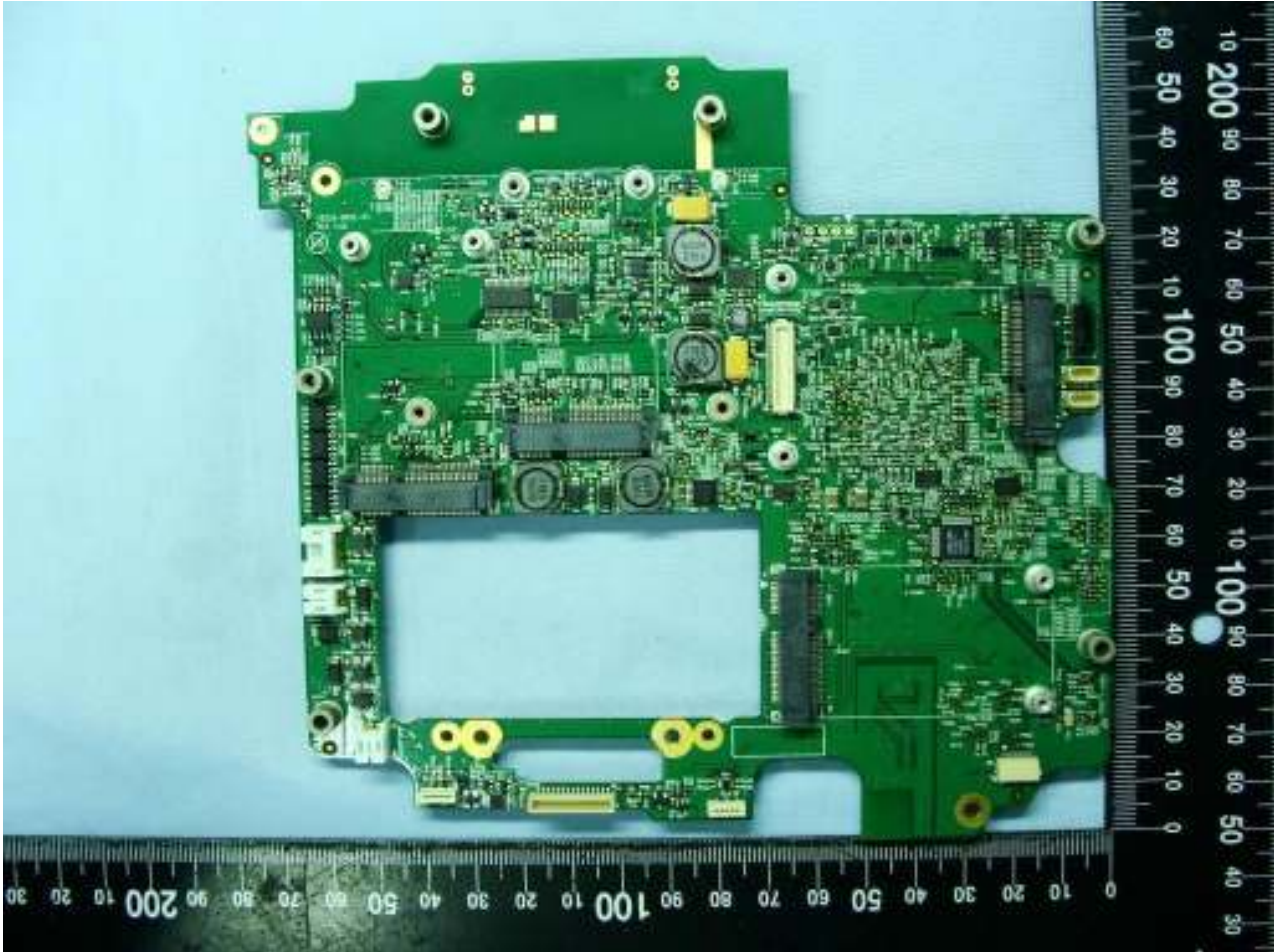

Brand Name: DAP / Model Name: 9000WBWZV1 / Marketing Name: M9010