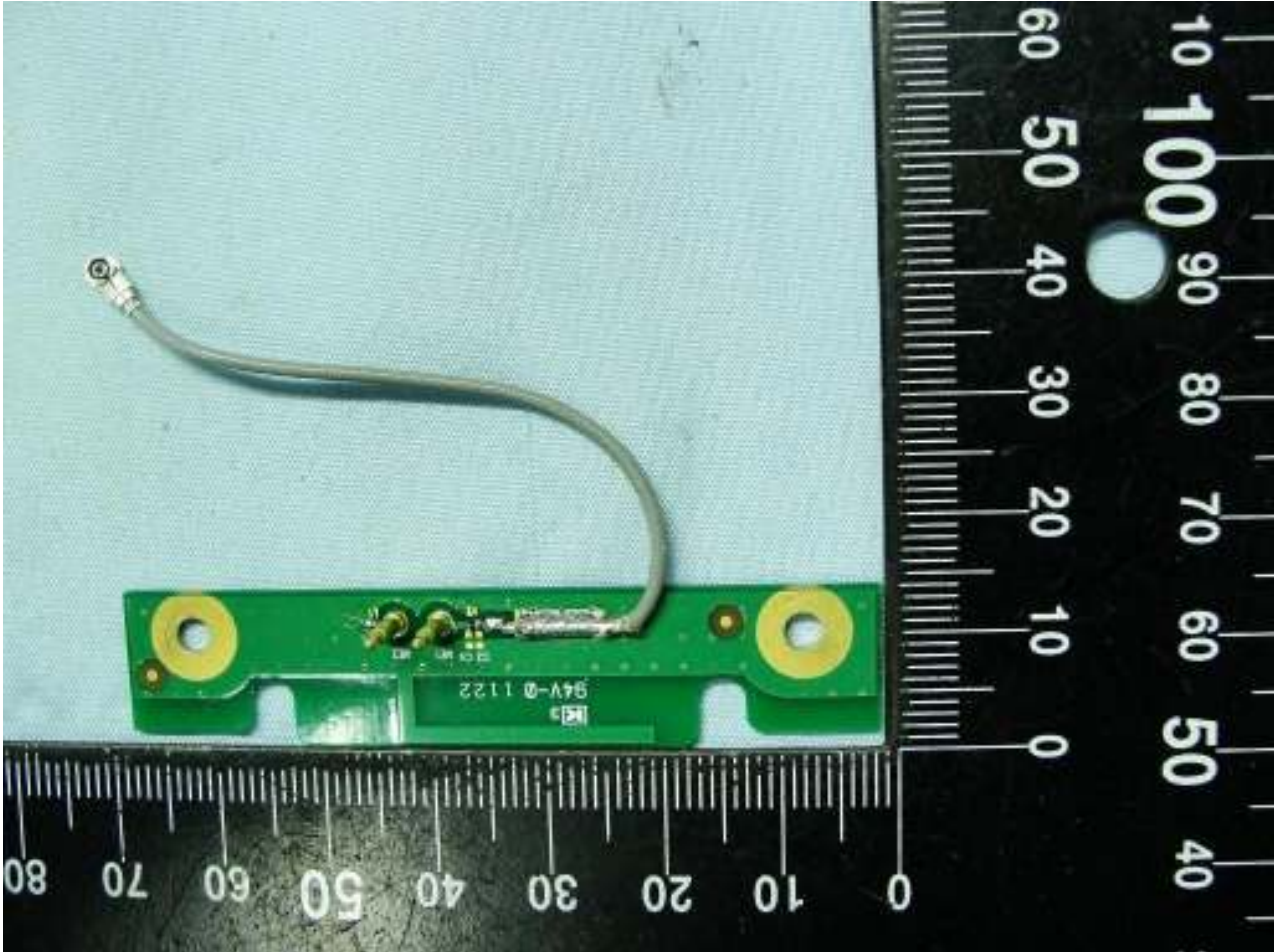

Brand Name: DAP / Model Name: 9000WBWZV1 / Marketing Name: M9010