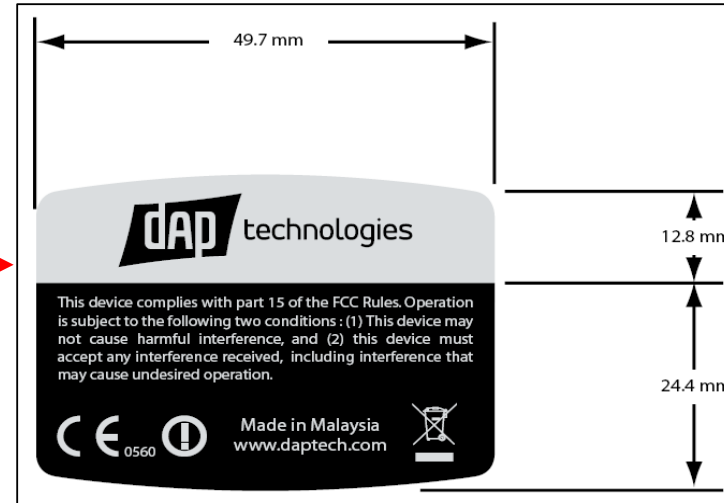

FCC 9000WBWV1

Contains FCC ID: N7NMC8355
Contains IC : 2417C-MC8355