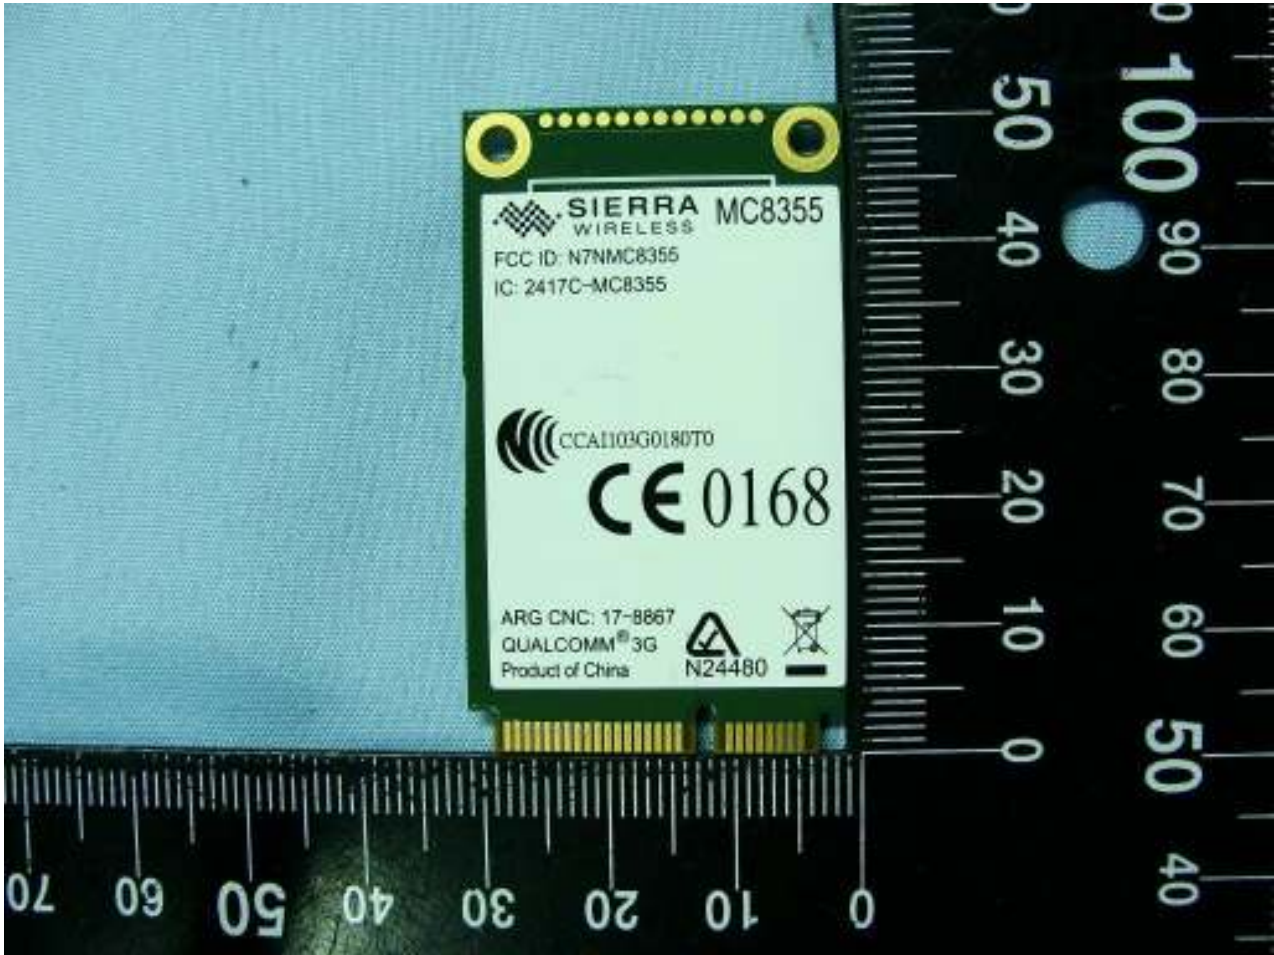

Brand Name: DAP / Model Name: 9000WBWV1 / Marketing Name: M9010

Brand Name: DAP / Model Name: 9000WBWV1 / Marketing Name: M9010

WWAN and GPS Module

Brand Name: DAP / Model Name: 9000WBWV1 / Marketing Name: M9010