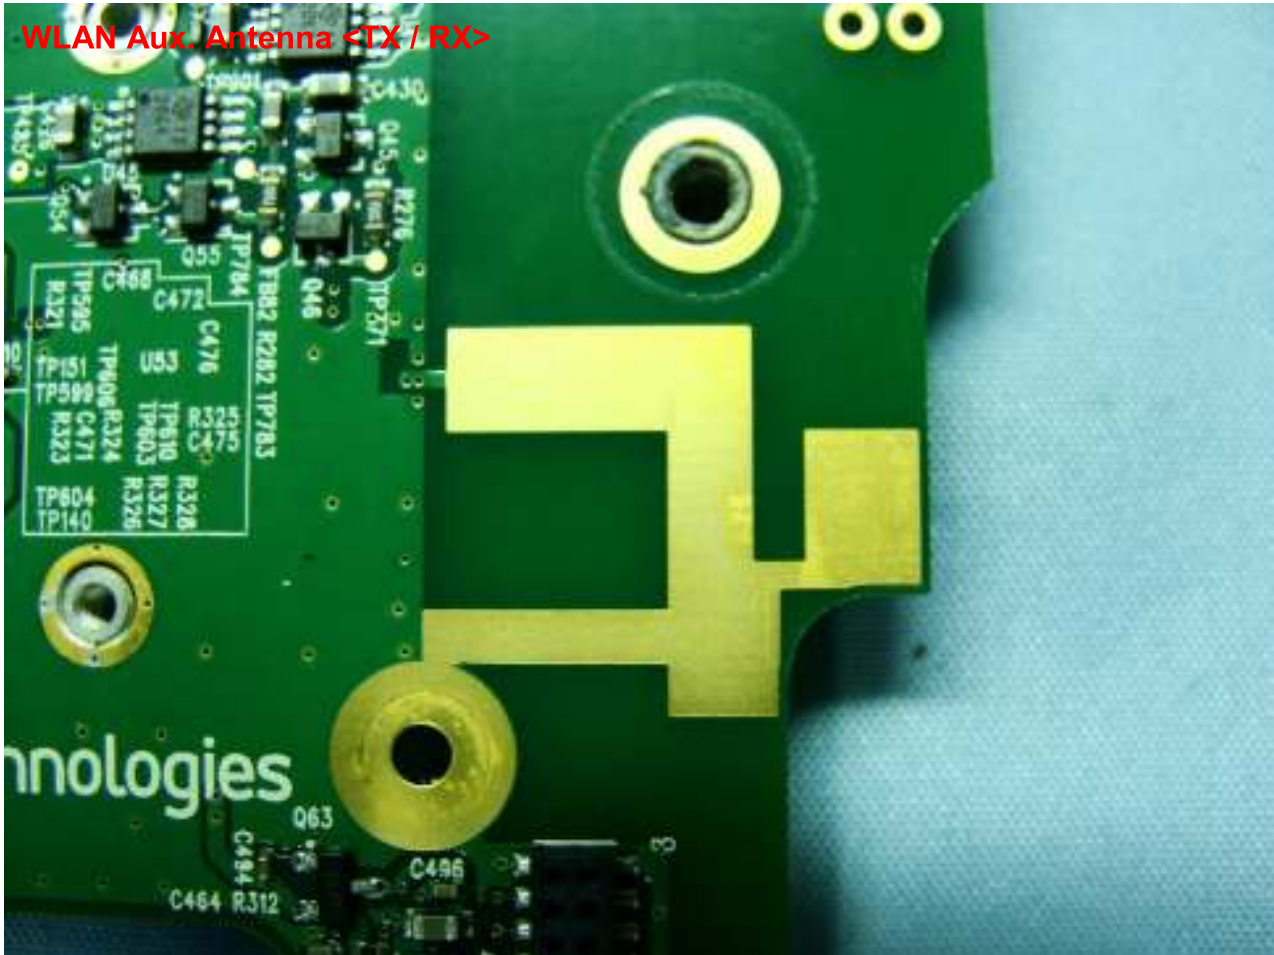

Brand Name: DAP / Model Name: 9000WBWV1 / Marketing Name: M9010

WLAN Aux. Antenna <TX / RX>