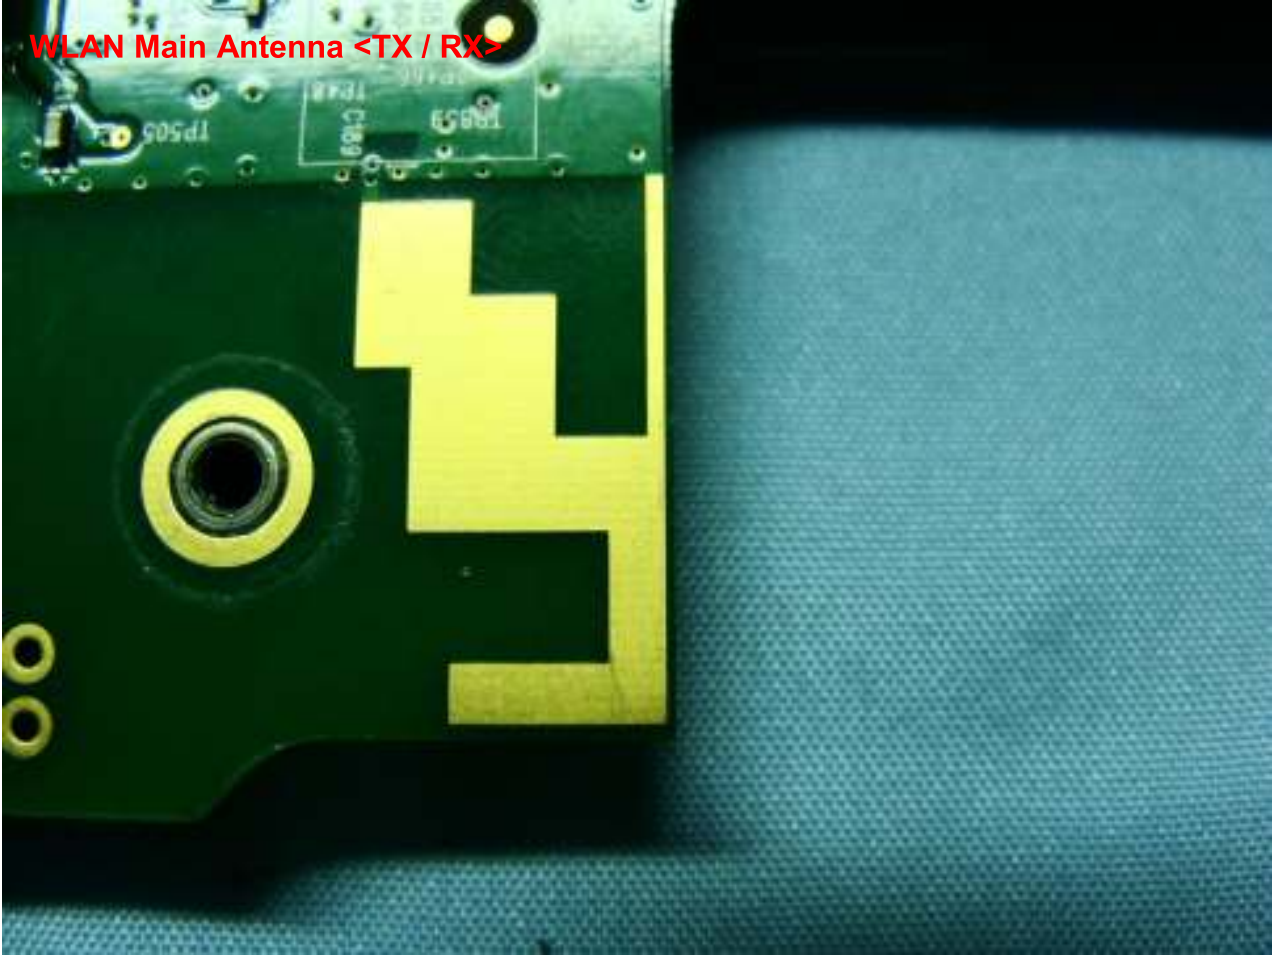

Brand Name: DAP / Model Name: 9000WBWV1 / Marketing Name: M9010

WWAN Antenna <TX / RX>

Brand Name: DAP / Model Name: 9000WBWV1 / Marketing Name: M9010

Brand Name: DAP / Model Name: 9000WBWV1 / Marketing Name: M9010