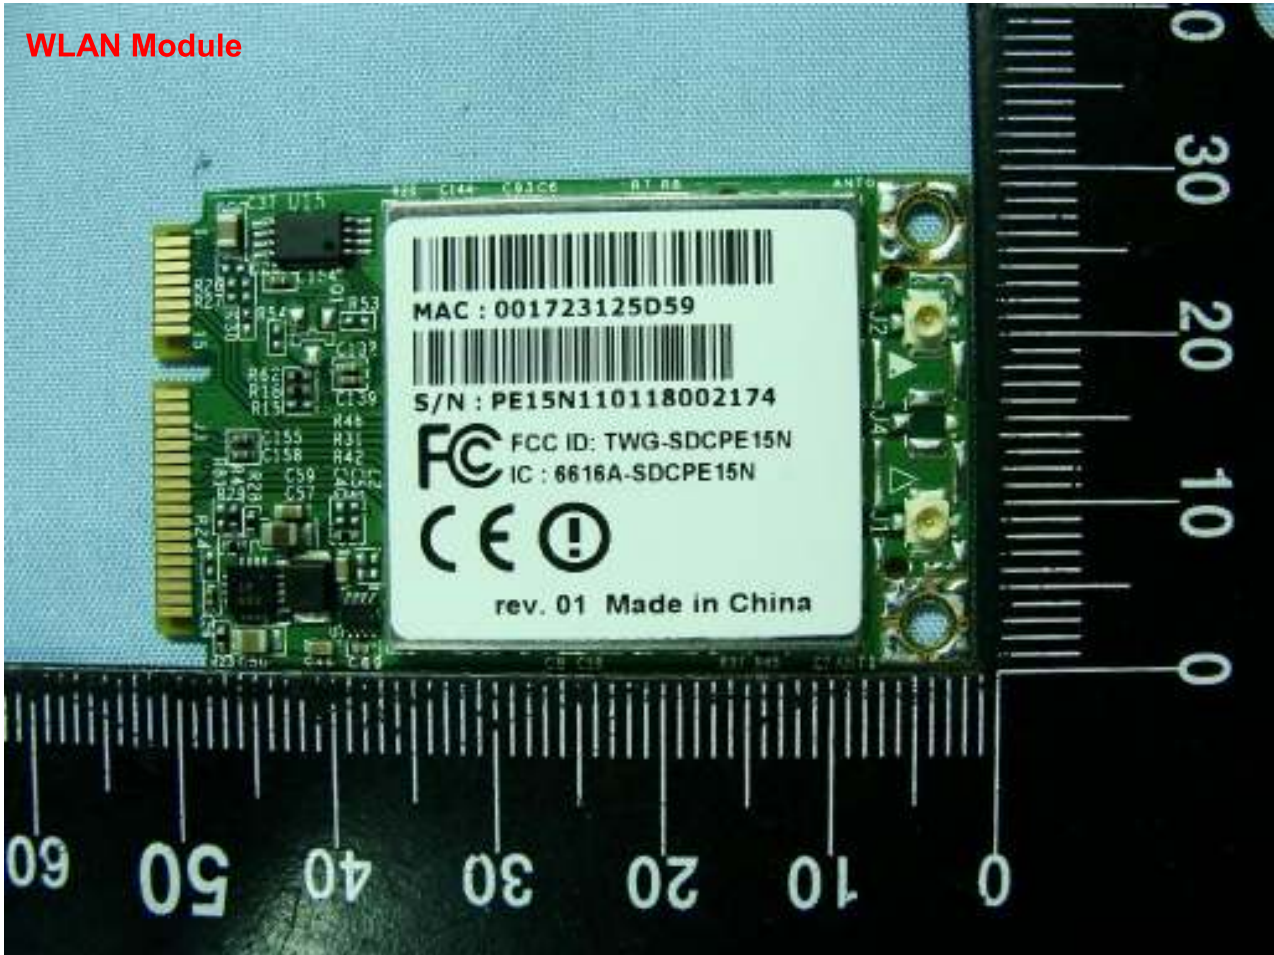

Brand Name: DAP / Model Name: 9000WBWV1 / Marketing Name: M9010

WLAN Module