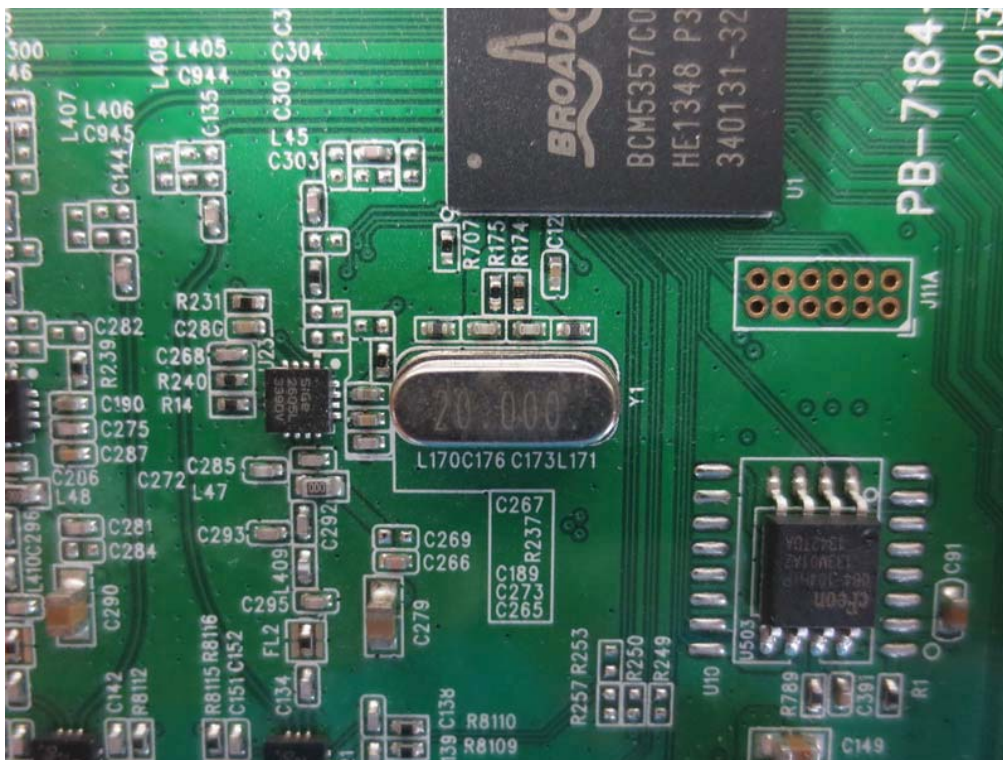

Model: WF2533(Detachable antenna)

Main board front

Main board back

RF module IC

RF module crystal

antenna connector

Model: NW739 (Non-detachable antenna)

Main board front

Main board back

RF module IC

RF module crystal

antenna connector