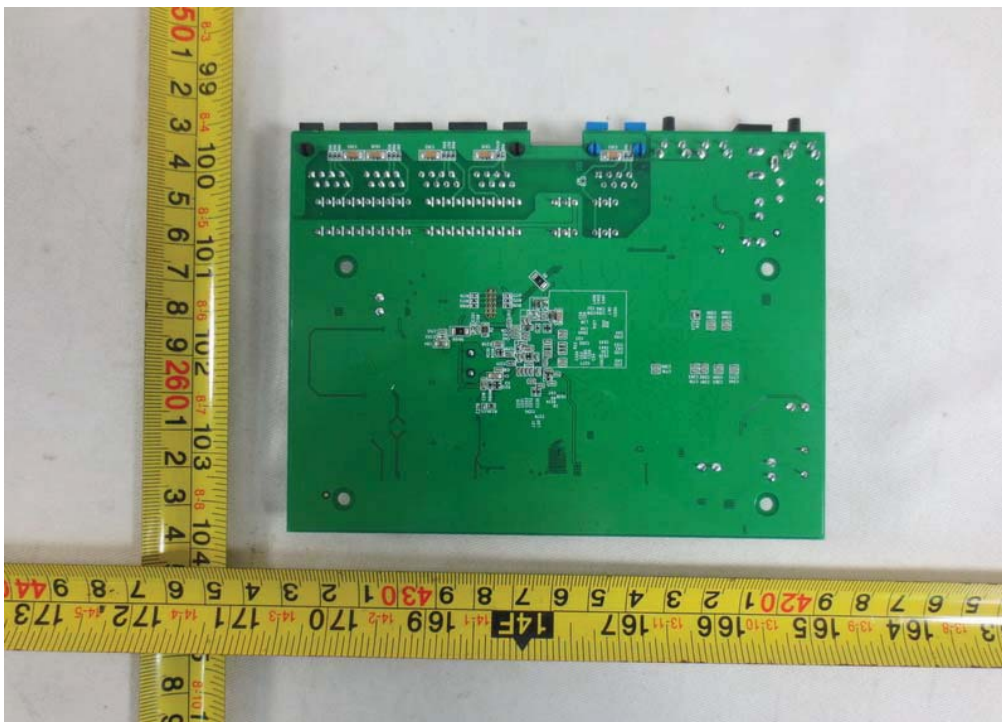

Model: WF2533(Detachable antenna)

Main board front

Main board back

RF module IC

RF module crystal

antenna connector

Model: NW739 (Non-detachable antenna)

Main board front

Main board back

RF module IC

RF module crystal

antenna connector