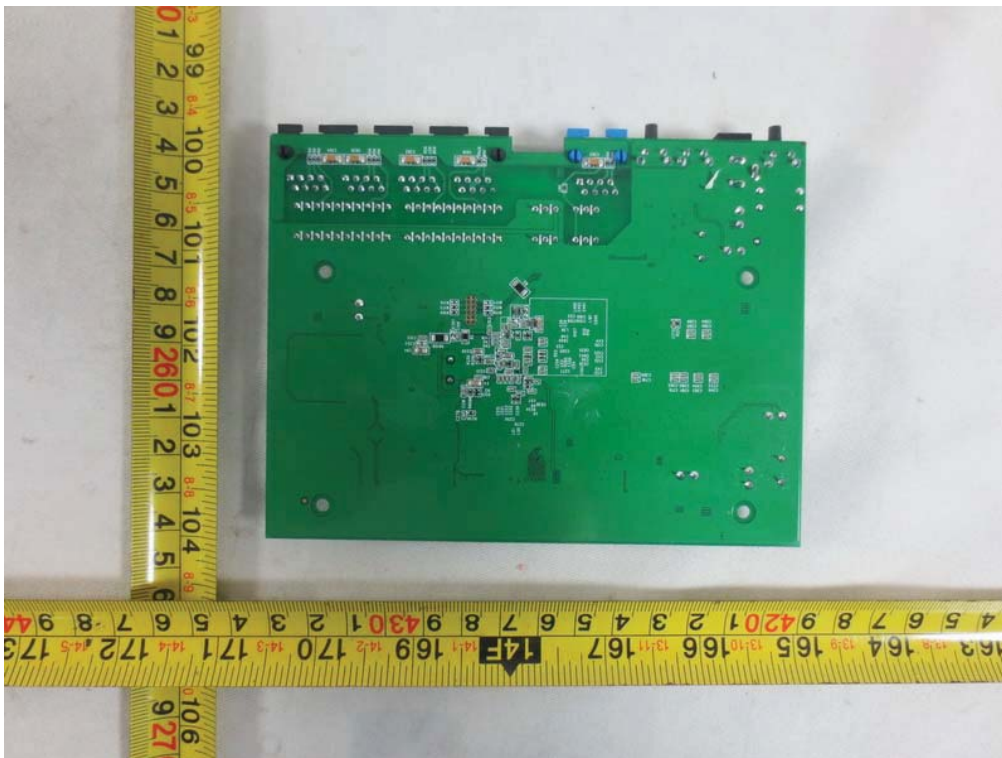

Model: WF2533(Detachable antenna)

Main board front

Main board back

RF module IC

RF module crystal

antenna connector

Model: NW739 (Non-detachable antenna)

Main board front

Main board back

RF module IC

RF module crystal

antenna connector