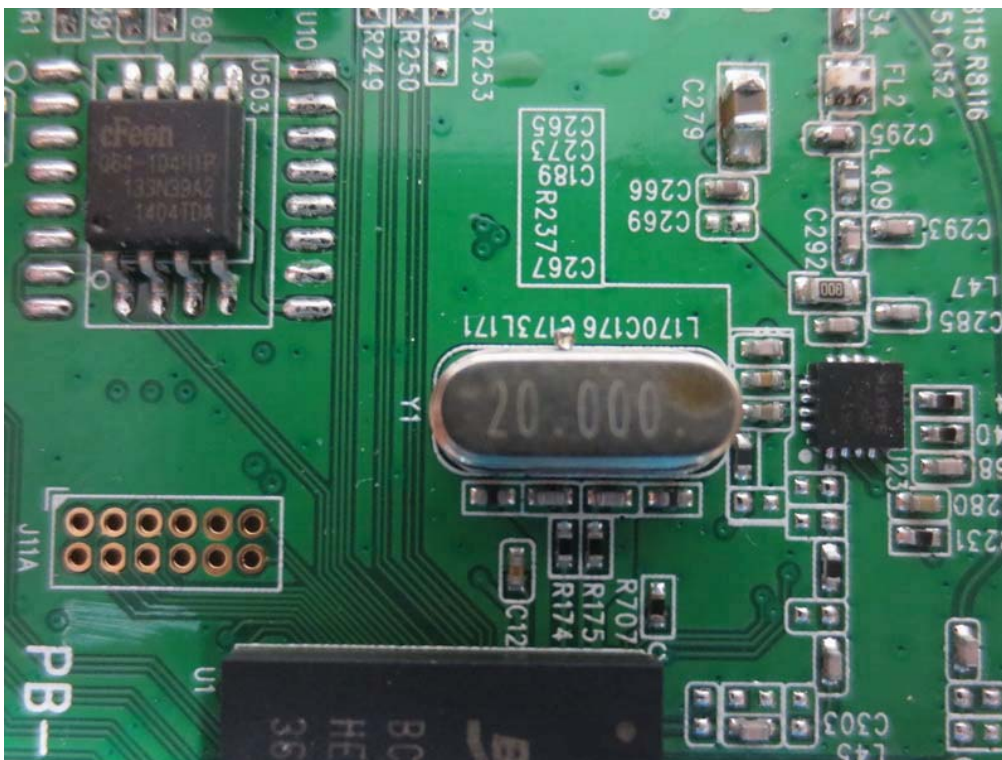

Model: WF2533(Detachable antenna)

Main board front

Main board back

RF module IC

RF module crystal

antenna connector

Model: NW739 (Non-detachable antenna)

Main board front

Main board back

RF module IC

RF module crystal

antenna connector