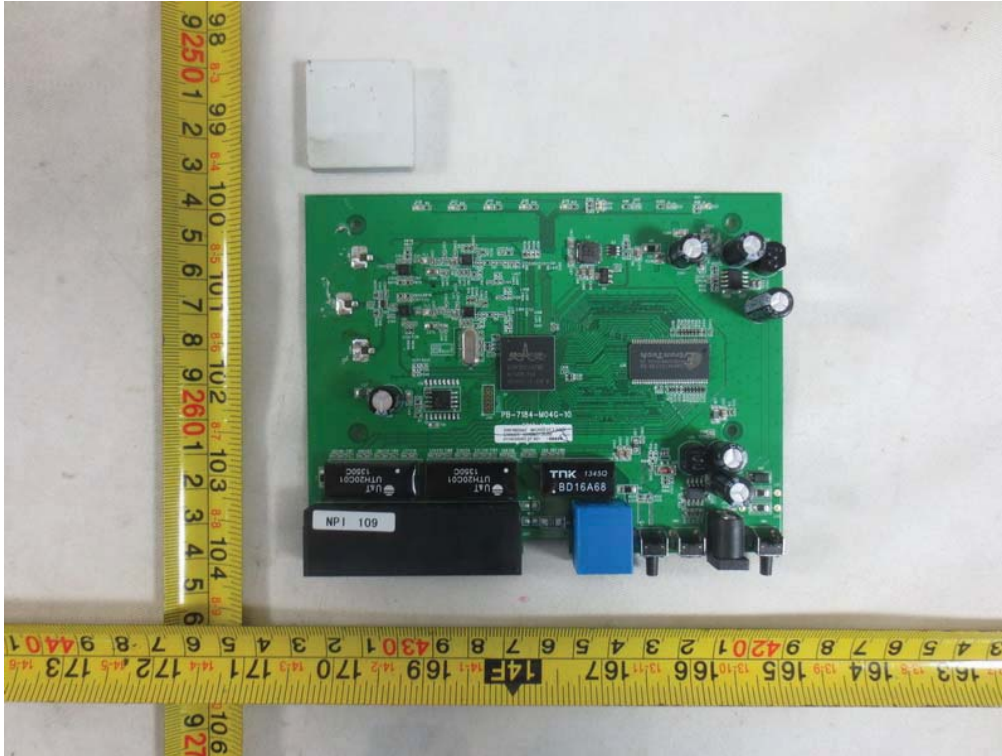

Model: WF2533(Detachable antenna)

Main board front

Main board back

RF module IC

RF module crystal

antenna connector

Model: NW739 (Non-detachable antenna)

Main board front

Main board back

RF module IC

RF module crystal

antenna connector