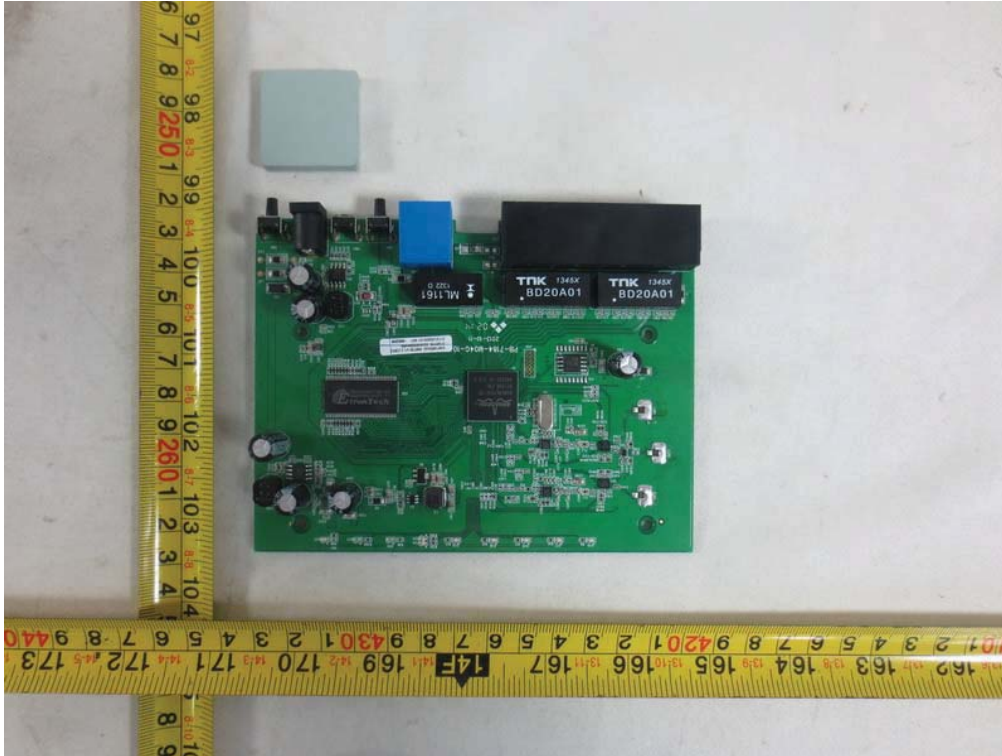

Model: WF2533(Detachable antenna)

Main board front

Main board back

RF module IC

RF module crystal

antenna connector

Model: NW739 (Non-detachable antenna)

Main board front

Main board back

RF module IC

RF module crystal

antenna connector