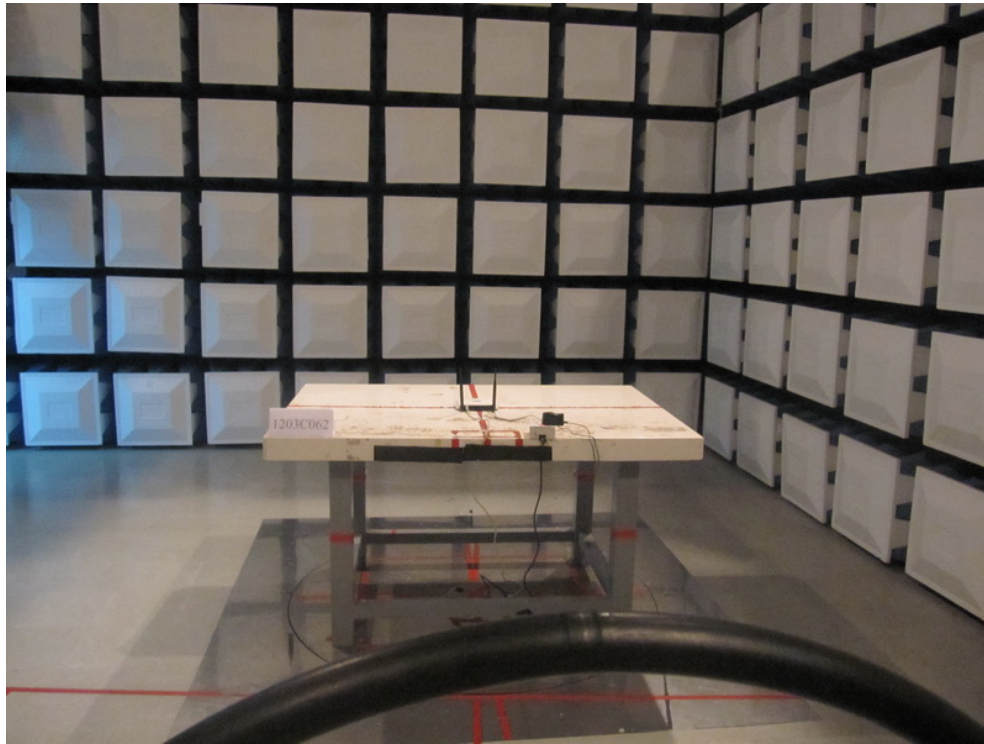

Neutron Engineering Inc.

**Radiated Measurement Photos
9K~ 30MHz**

Neutron Engineering Inc.

**Radiated Measurement Photos
30MHz~1000MHz**

Neutron Engineering Inc.

**Radiated Measurement Photos
Above 1000MHz**