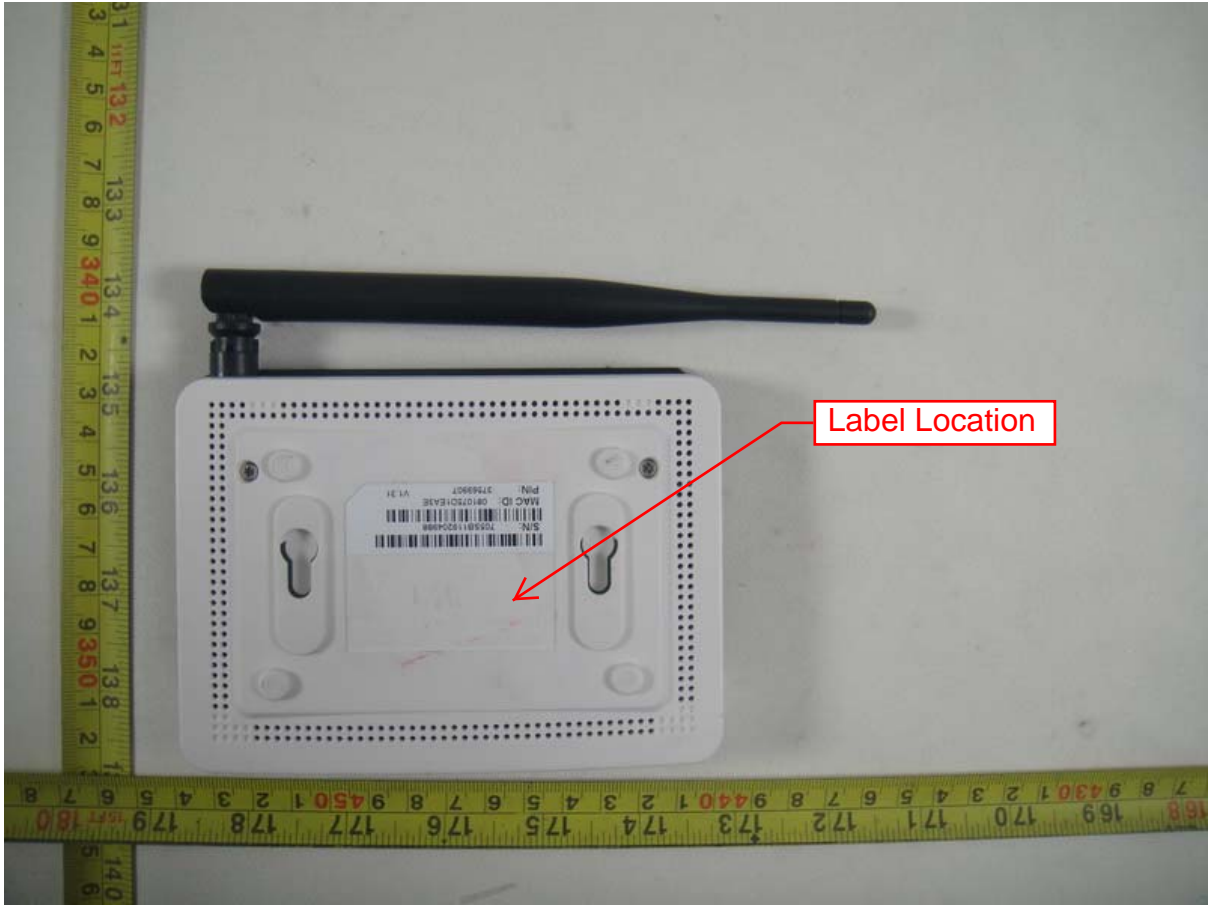

**Model : WF2411**

150Mbps Wireless-N AP/ Repeater / Router client

This device complies with Part 15 of the FCC RF Rules.  
Operation is subject to the following two conditions:  
(1) this device may not cause harmful interference,  
(2) this device must accept any interference received,  
including interference that may cause undesired operation.

FCC ID: T58WF2411R

Default Settings  
IP:192.168.1.1  
Username : guest  
Password : guest

Input : 9V

Serial NO.

MAC&PIN

Made in China

Label Location

PIN: 3768997  
MAC ID: 9810C0EABE V1.31  
S/N: 1055811300888  
1055811300888