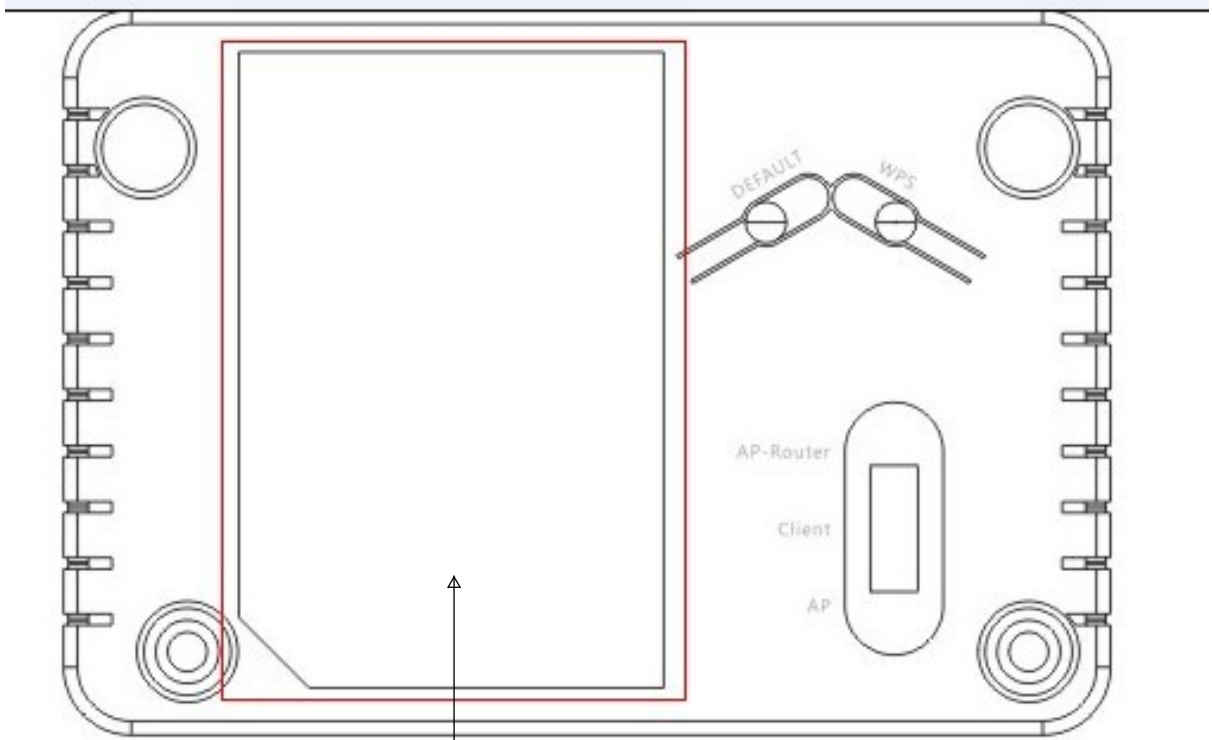

This device complies with Part 15 of the FCC RF Rules.
Operation is subject to the following two conditions:
(1) this device may not cause harmful interference,
(2) this device must accept any interference received,
including interference that may cause undesired operation.
FCC ID: T58W2405

Default Settings:
IP: 192.168.1.1
Username: guest
password: guest

Input: 5V

Serial NO.

MAC&PIN

Made in China

44.9*29.9MM

1 2 3 4 5 6 7 8

F

Lable Location