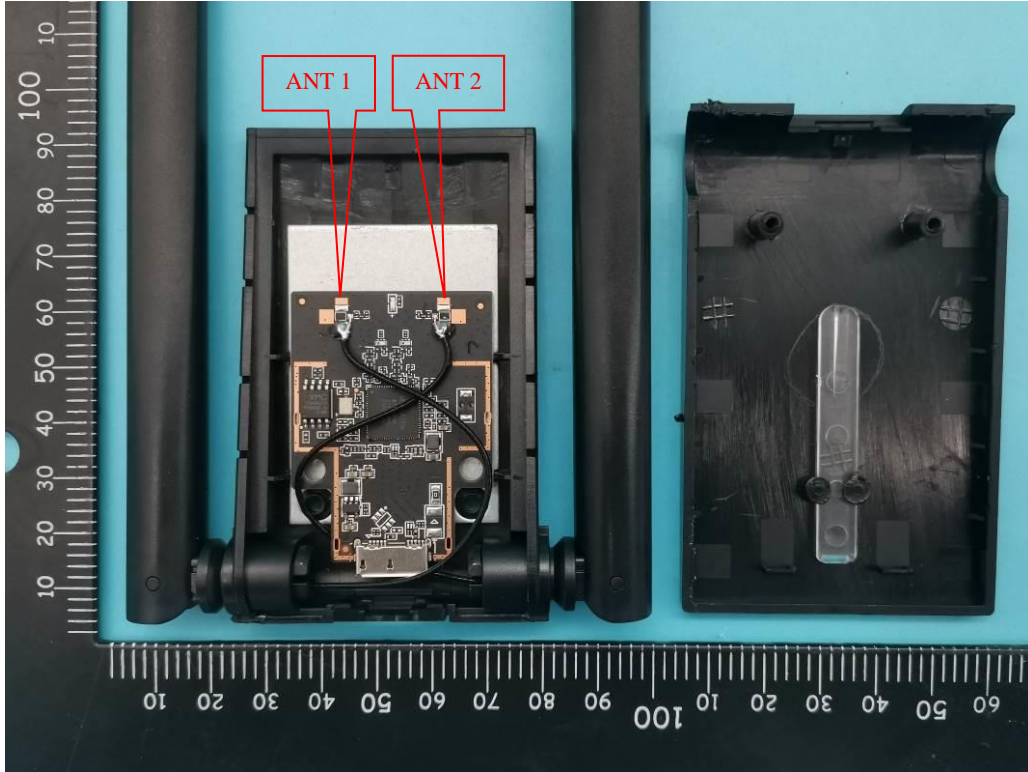

Appendix - Internal Photographs of EUT Constructional Details

Model Name: WF2190 Pro

Photo 1

Photo 2

Photo 3