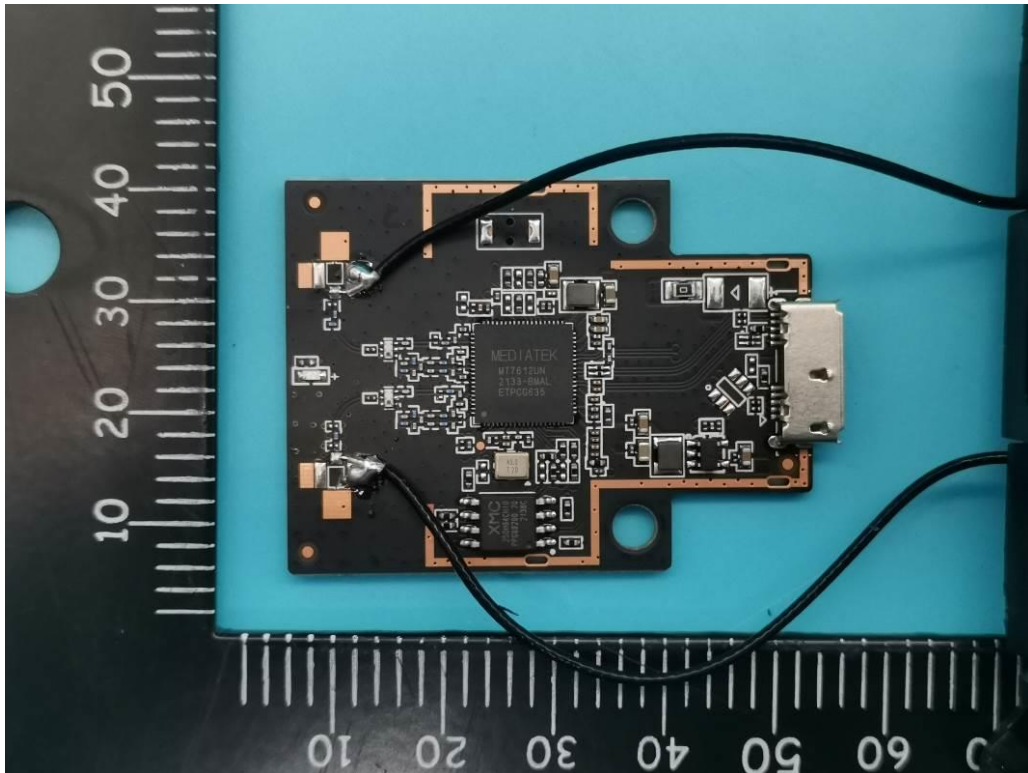

Appendix - Internal Photographs of EUT Constructional Details

Model Name: WF2190 Pro

Photo 1

Photo 2

Photo 3