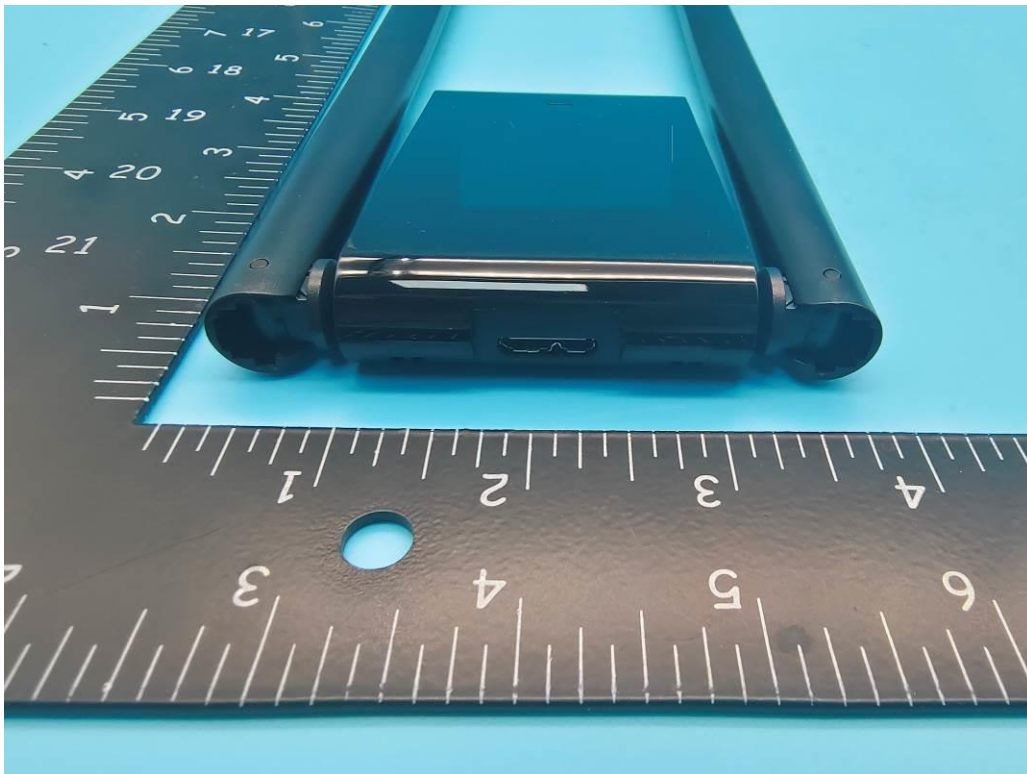

Appendix - External Photographs of EUT Constructional Details

Model Name: WF2190 Pro

Photo 1

Photo 2

Photo 3

Photo 4

Photo 5

Photo 6