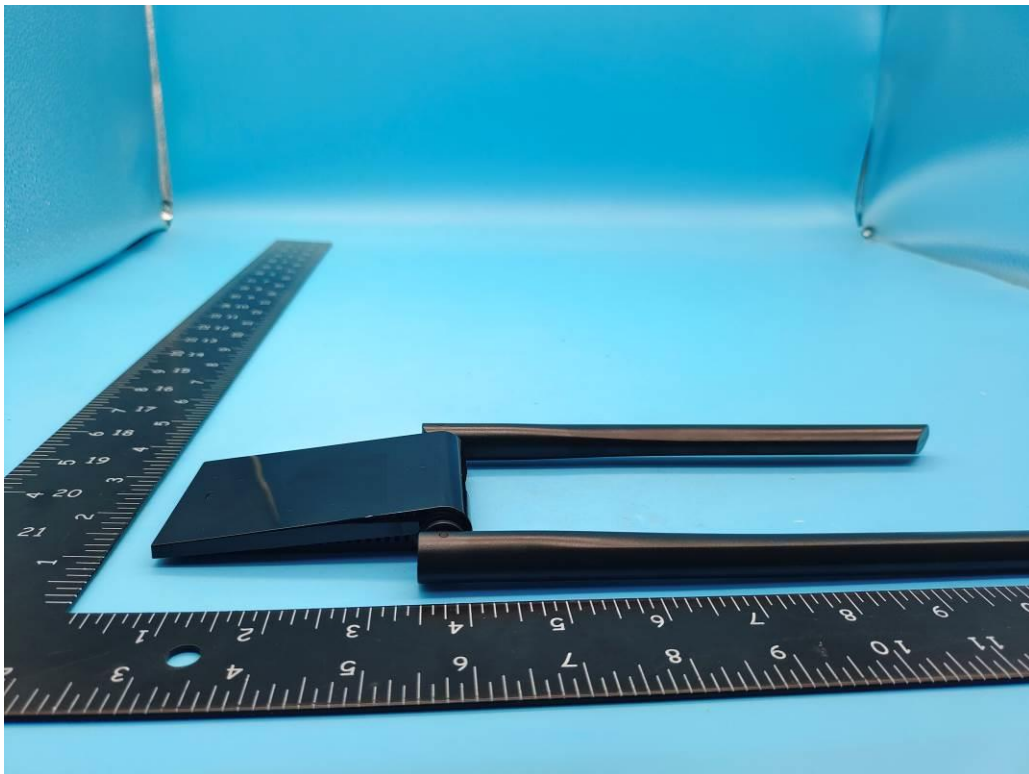

Appendix - External Photographs of EUT Constructional Details

Model Name: WF2190 Pro

Photo 1

Photo 2

Photo 3

Photo 4

Photo 5

Photo 6