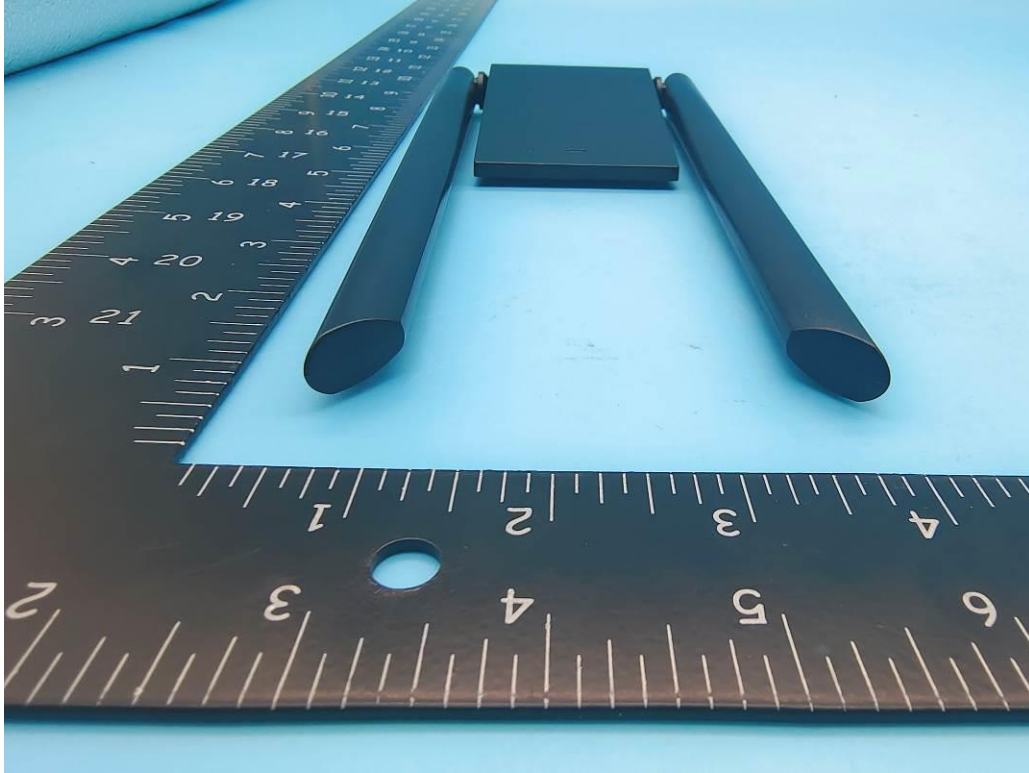

Appendix - External Photographs of EUT Constructional Details

Model Name: WF2190 Pro

Photo 1

Photo 2

Photo 3

Photo 4

Photo 5

Photo 6