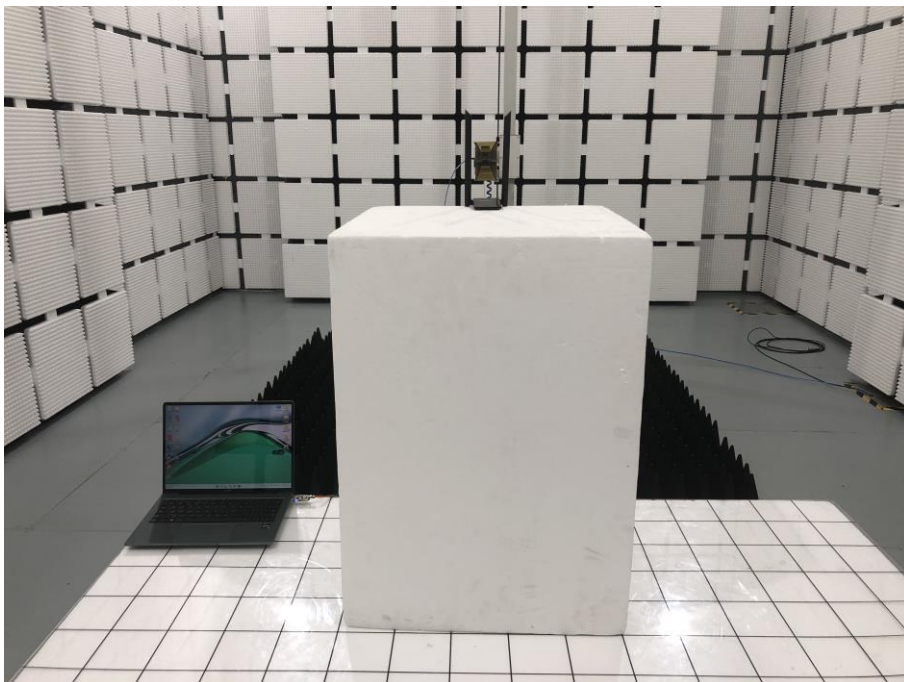

Appendix - Test Setup photos

Model: WF2190 Pro

Radiated Spurious Emission Test Setup Photo - Below 1GHz

Radiated Spurious Emission Test Setup Photo - Above 1GHz

Conducted Emission Test Setup Photo