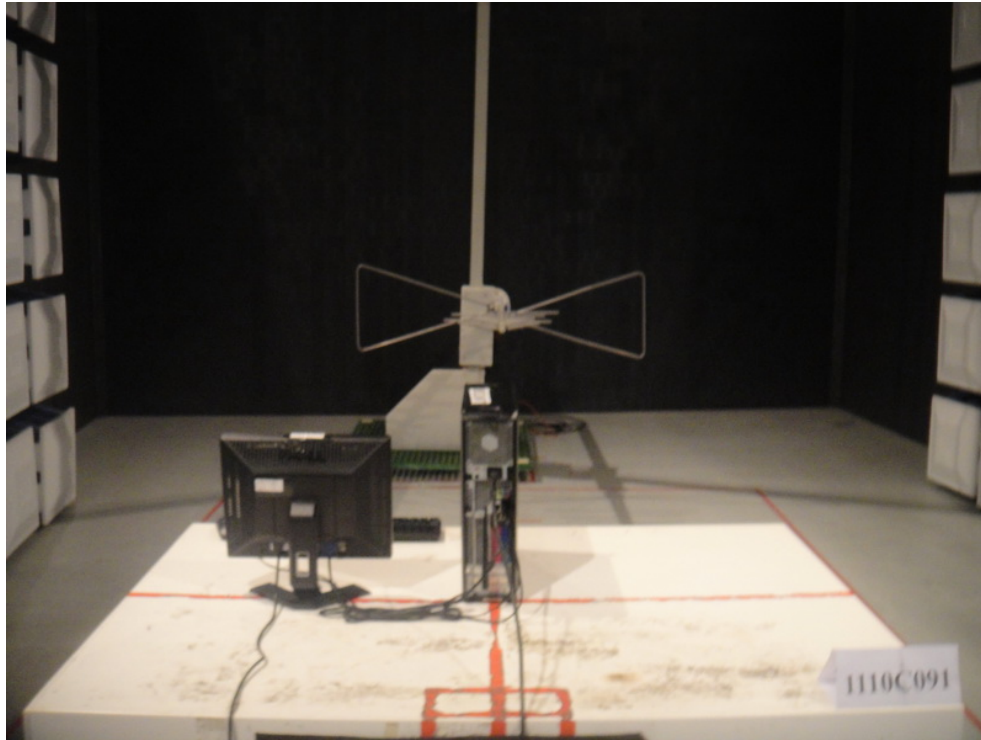

Neutron Engineering Inc.

9. EUT TEST PHOTO

Conducted Measurement Photos

Neutron Engineering Inc.

**Radiated Measurement Photos
30-1000MHz**

Neutron Engineering Inc.

**Radiated Measurement Photos
Above 1000MHz**