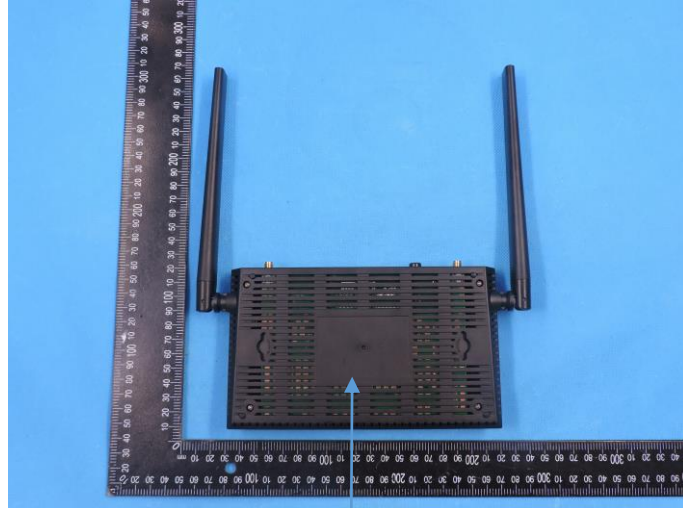

# FCC Label

LTE router  
Model: MW5360  
FCC ID: T58Q7R  
Input: 12V-1.0A  
NETIS SYSTEMS CO., LTD  
Made in China

4\*6cm, stickers