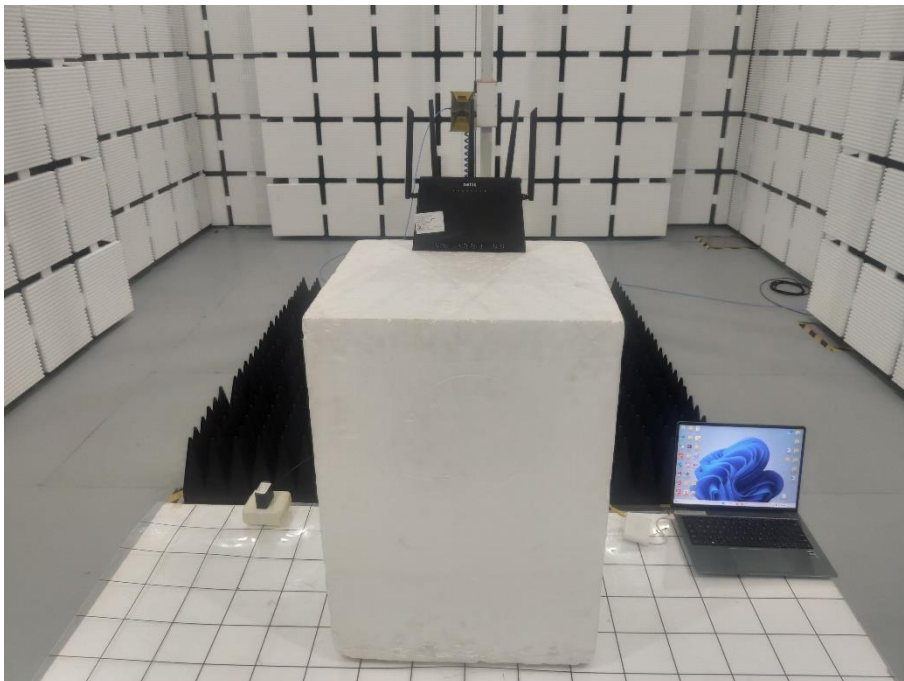

**Appendix - Test Setup photos**  
**FCC ID: T58NX30R**  
**Model: NX30**

**Radiated Spurious Emission Test Setup Photo - Below 1GHz**

**Radiated Spurious Emission Test Setup Photo - Above 1GHz**

**Conducted Emission Test Setup Photo**