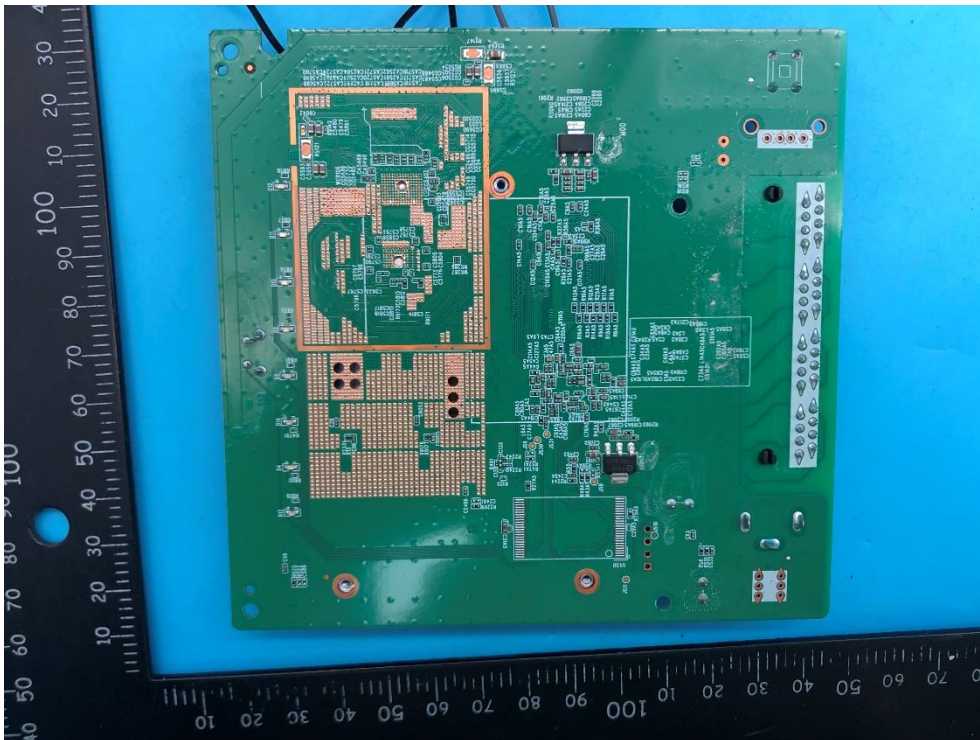

Appendix - Internal Photographs of EUT Constructional Details
FCC ID: T58NX30R
Model: NX30

Photo 1

Photo 2

Photo 3

Photo 4

Photo 5

Photo 6

Photo 7