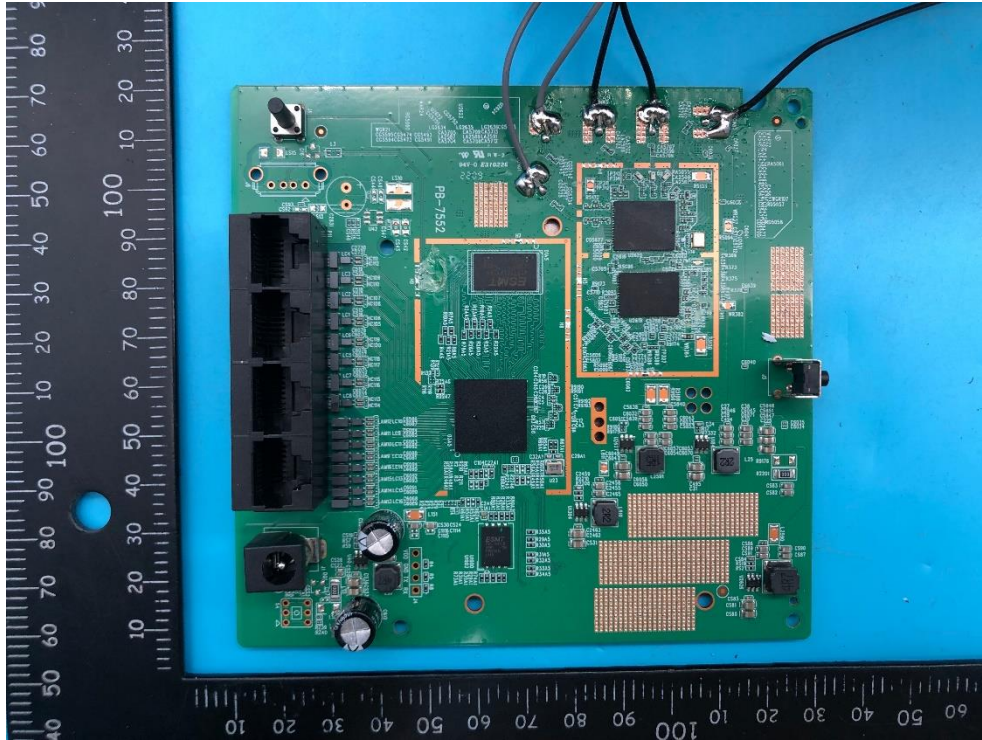

Appendix - Internal Photographs of EUT Constructional Details
FCC ID: T58NX30R
Model: NX30

Photo 1

Photo 2

Photo 3

Photo 4

Photo 5

Photo 6

Photo 7