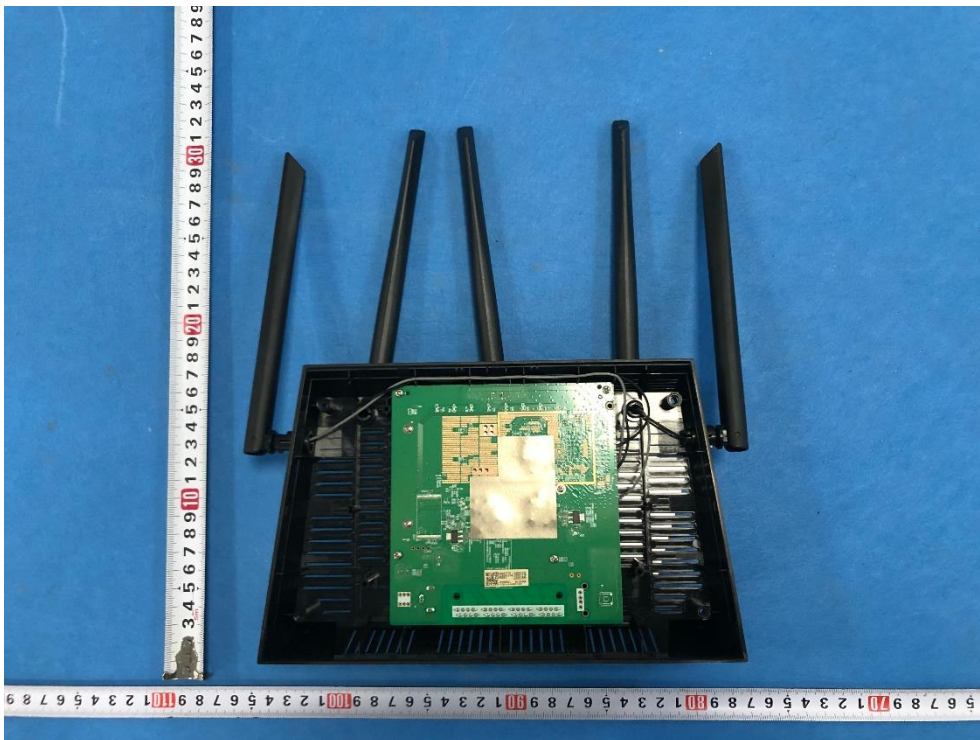

Appendix - Internal Photographs of EUT Constructional Details
FCC ID: T58NX30R
Model: NX30

Photo 1

Photo 2

Photo 3

Photo 4

Photo 5

Photo 6

Photo 7