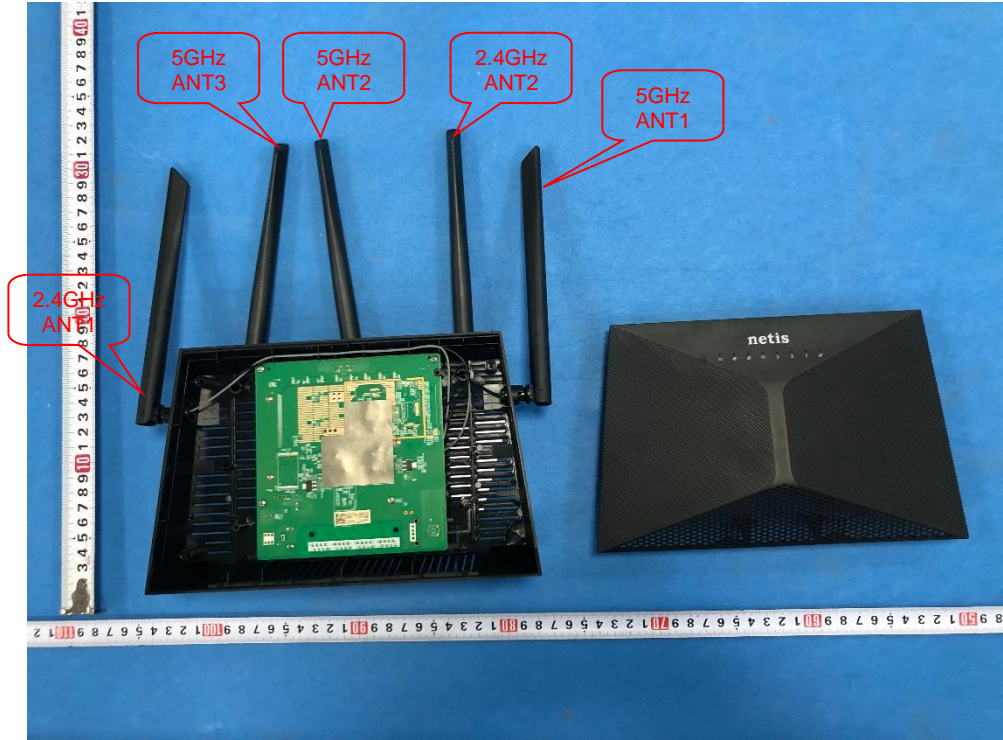

Appendix - Internal Photographs of EUT Constructional Details
FCC ID: T58NX30R
Model: NX30

Photo 1

Photo 2

Photo 3

Photo 4

Photo 5

Photo 6

Photo 7