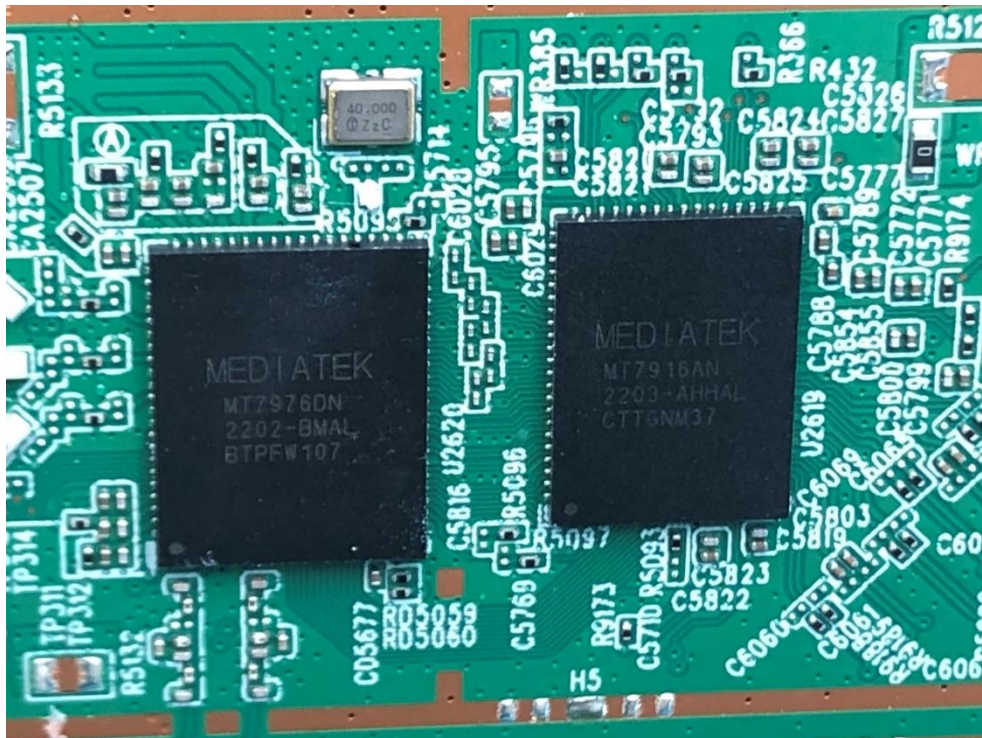

Appendix - Internal Photographs of EUT Constructional Details
FCC ID: T58NX30R
Model: NX30

Photo 1

Photo 2

Photo 3

Photo 4

Photo 5

Photo 6

Photo 7