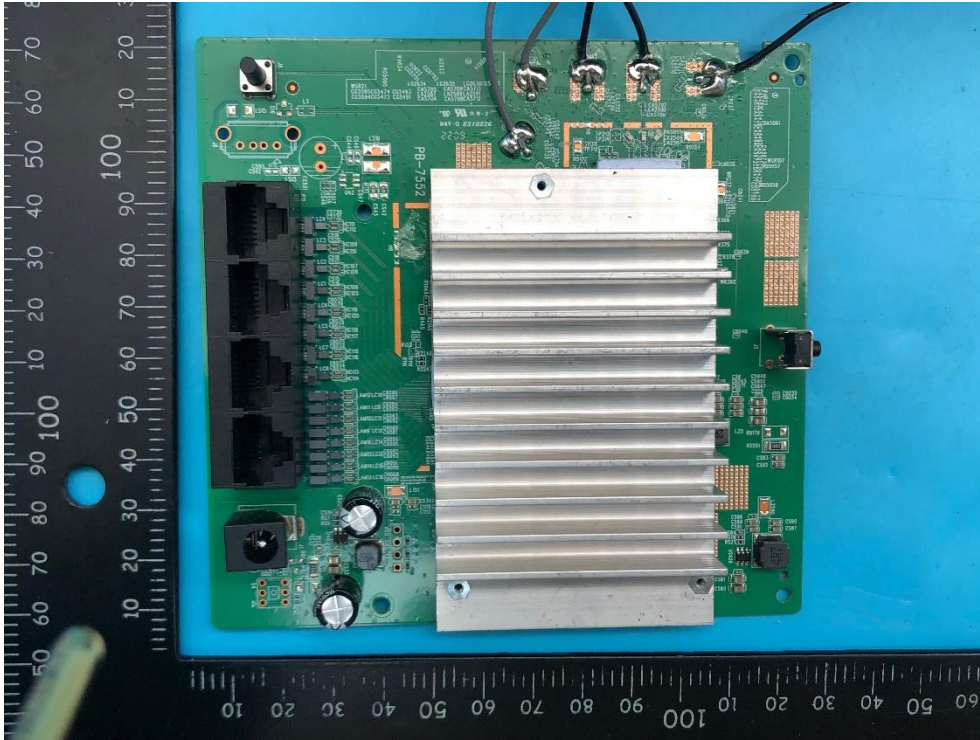

Appendix - Internal Photographs of EUT Constructional Details
FCC ID: T58NX30R
Model: NX30

Photo 1

Photo 2

Photo 3

Photo 4

Photo 5

Photo 6

Photo 7