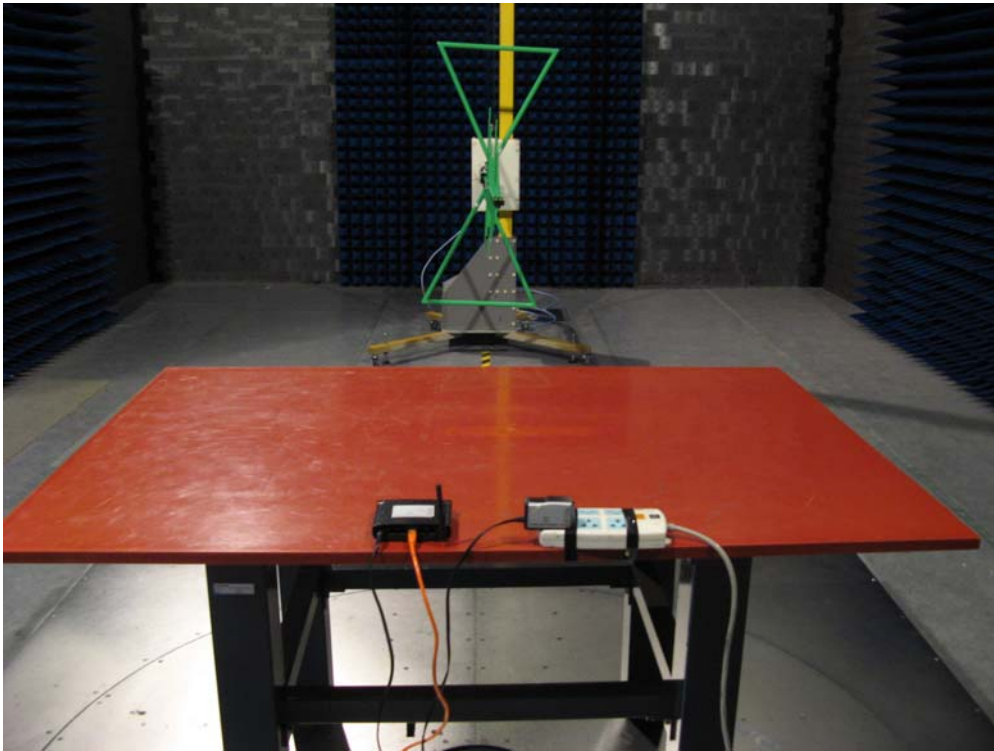

## Wireless Broadband Router(M/N:NW606)

Test Photographs

Test Mode: Mode 1: Transmit by 802.11b

Description: Front View of Radiated Test for Under 1GHz

Test Mode: Mode 1: Transmit by 802.11b

Description: Back View of Radiated Test for Under 1GHz

Test Mode: Mode 1: Transmit by 802.11b

Description: Front View of Radiated Test for Above 1GHz

Test Mode: Mode 1: Transmit by 802.11b

Description: Back View of Radiated Test for Above 1GHz

Test Mode: Mode 2: Transmit by 802.11g

Description: Front View of Radiated Test for Under 1GHz

Test Mode: Mode 2: Transmit by 802.11g

Description: Back View of Radiated Test for Under 1GHz

Test Mode: Mode 2: Transmit by 802.11g

Description: Front View of Radiated Test for Above 1GHz

Test Mode: Mode 2: Transmit by 802.11g

Description: Back View of Radiated Test for Above 1GHz