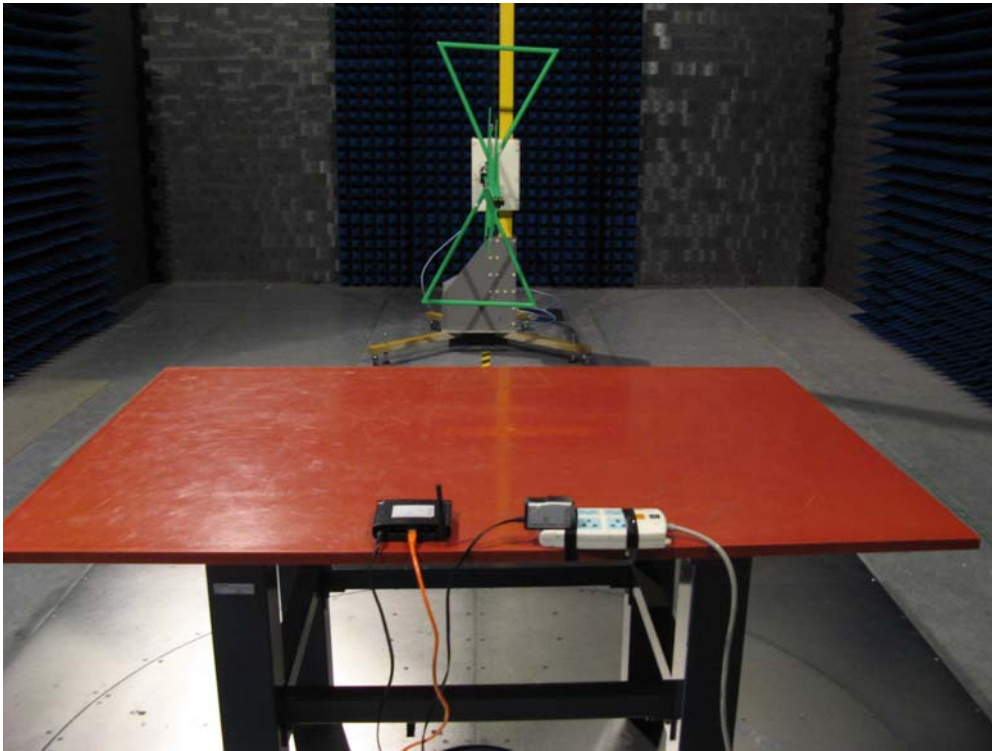

## Wireless Broadband Router(M/N:NW606)

Test Photographs

Test Mode: Mode 1: Transmit by 802.11b

Description: Front View of Radiated Test for Under 1GHz

Test Mode: Mode 1: Transmit by 802.11b

Description: Back View of Radiated Test for Under 1GHz

Test Mode: Mode 1: Transmit by 802.11b

Description: Front View of Radiated Test for Above 1GHz

Test Mode: Mode 1: Transmit by 802.11b

Description: Back View of Radiated Test for Above 1GHz

Test Mode: Mode 2: Transmit by 802.11g

Description: Front View of Radiated Test for Under 1GHz

Test Mode: Mode 2: Transmit by 802.11g

Description: Back View of Radiated Test for Under 1GHz

Test Mode: Mode 2: Transmit by 802.11g

Description: Front View of Radiated Test for Above 1GHz

Test Mode: Mode 2: Transmit by 802.11g

Description: Back View of Radiated Test for Above 1GHz