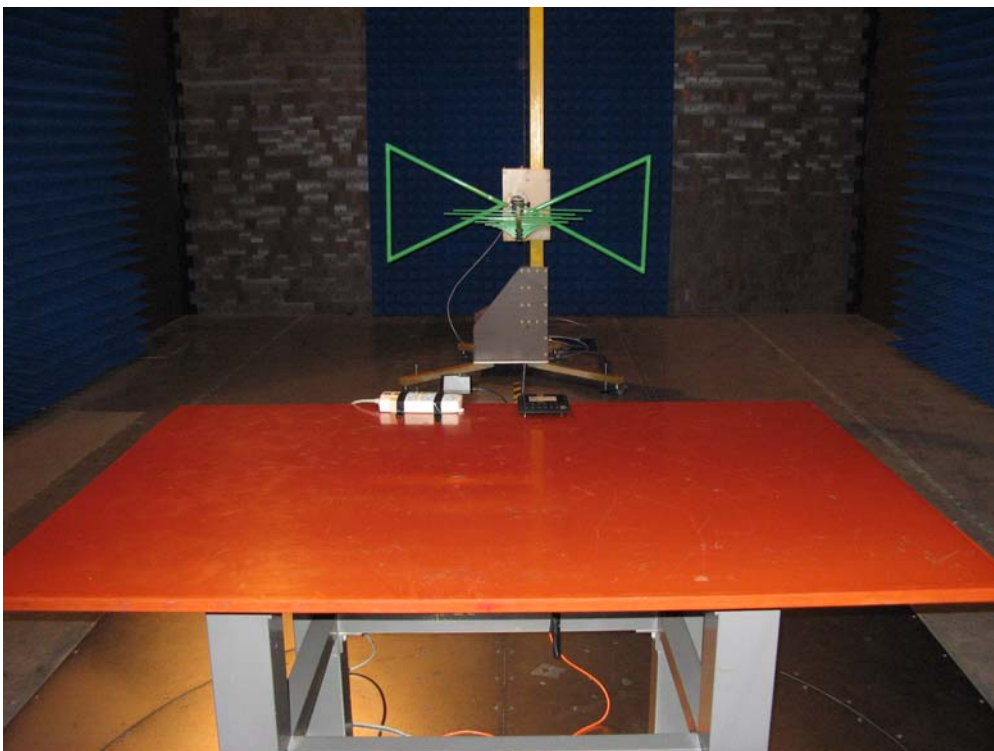

## Wireless Broadband Router(M/N:NW606)

Test Photographs

Test Mode: Mode 1: Transmit by 802.11b

Description: Front View of Radiated Test for Under 1GHz

Test Mode: Mode 1: Transmit by 802.11b

Description: Back View of Radiated Test for Under 1GHz

Test Mode: Mode 1: Transmit by 802.11b

Description: Front View of Radiated Test for Above 1GHz

Test Mode: Mode 1: Transmit by 802.11b

Description: Back View of Radiated Test for Above 1GHz

Test Mode: Mode 2: Transmit by 802.11g

Description: Front View of Radiated Test for Under 1GHz

Test Mode: Mode 2: Transmit by 802.11g

Description: Back View of Radiated Test for Under 1GHz

Test Mode: Mode 2: Transmit by 802.11g

Description: Front View of Radiated Test for Above 1GHz

Test Mode: Mode 2: Transmit by 802.11g

Description: Back View of Radiated Test for Above 1GHz