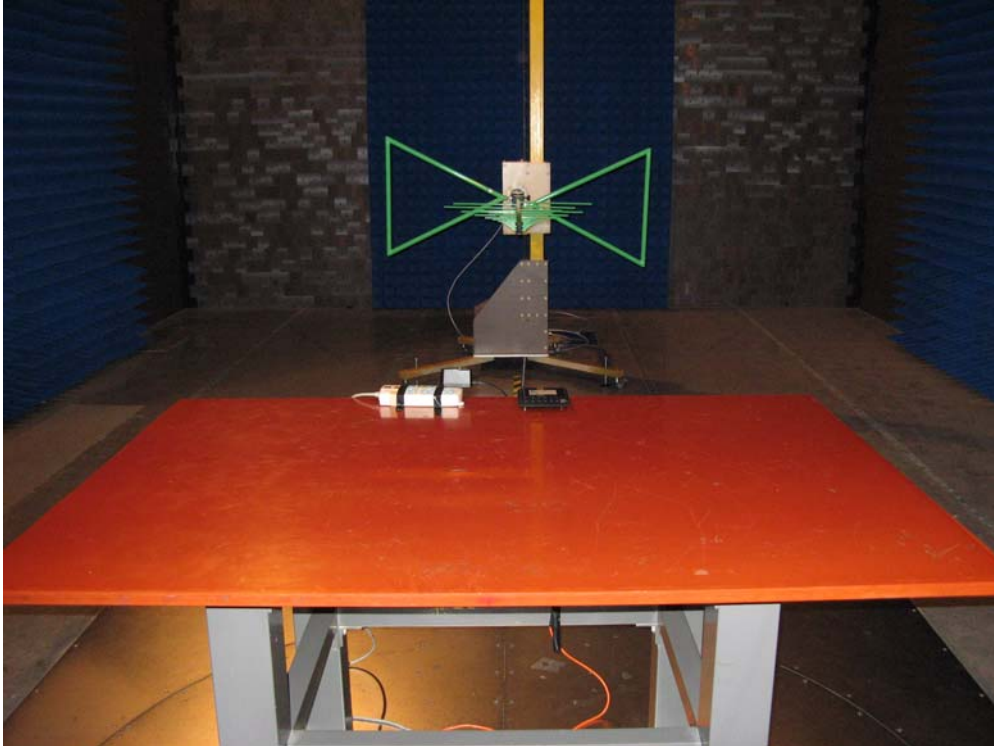

## Wireless Broadband Router(M/N:NW606)

Test Photographs

Test Mode: Mode 1: Transmit by 802.11b

Description: Front View of Radiated Test for Under 1GHz

Test Mode: Mode 1: Transmit by 802.11b

Description: Back View of Radiated Test for Under 1GHz

Test Mode: Mode 1: Transmit by 802.11b

Description: Front View of Radiated Test for Above 1GHz

Test Mode: Mode 1: Transmit by 802.11b

Description: Back View of Radiated Test for Above 1GHz

Test Mode: Mode 2: Transmit by 802.11g

Description: Front View of Radiated Test for Under 1GHz

Test Mode: Mode 2: Transmit by 802.11g

Description: Back View of Radiated Test for Under 1GHz

Test Mode: Mode 2: Transmit by 802.11g

Description: Front View of Radiated Test for Above 1GHz

Test Mode: Mode 2: Transmit by 802.11g

Description: Back View of Radiated Test for Above 1GHz