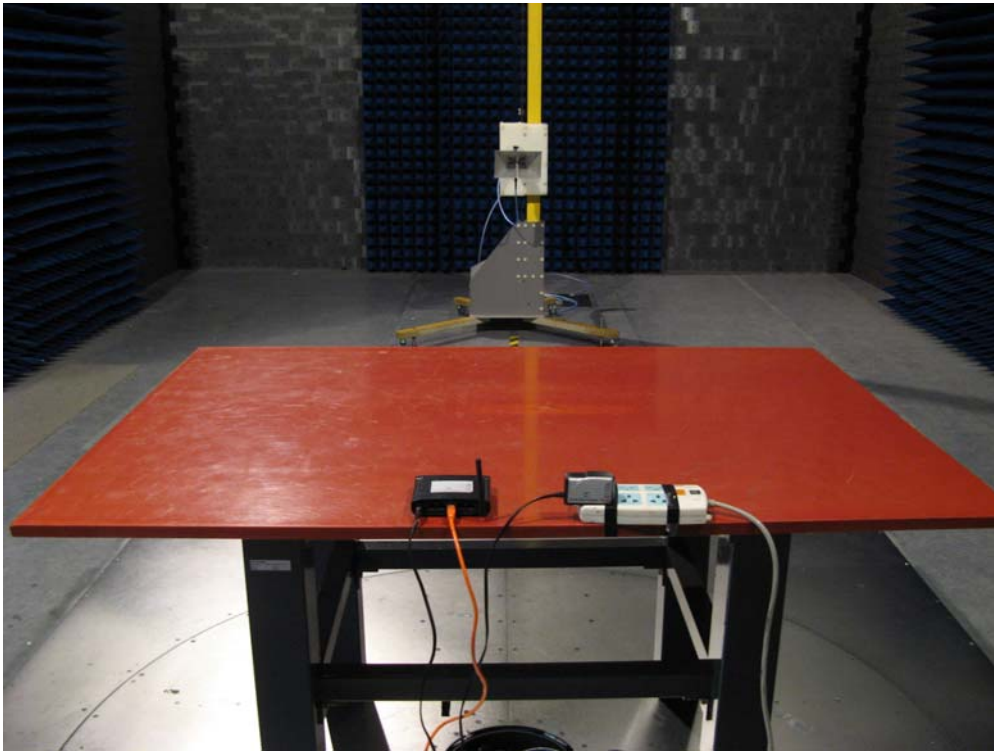

## Wireless Broadband Router(M/N:NW606)

Test Photographs

Test Mode: Mode 1: Transmit by 802.11b

Description: Front View of Radiated Test for Under 1GHz

Test Mode: Mode 1: Transmit by 802.11b

Description: Back View of Radiated Test for Under 1GHz

Test Mode: Mode 1: Transmit by 802.11b

Description: Front View of Radiated Test for Above 1GHz

Test Mode: Mode 1: Transmit by 802.11b

Description: Back View of Radiated Test for Above 1GHz

Test Mode: Mode 2: Transmit by 802.11g

Description: Front View of Radiated Test for Under 1GHz

Test Mode: Mode 2: Transmit by 802.11g

Description: Back View of Radiated Test for Under 1GHz

Test Mode: Mode 2: Transmit by 802.11g

Description: Front View of Radiated Test for Above 1GHz

Test Mode: Mode 2: Transmit by 802.11g

Description: Back View of Radiated Test for Above 1GHz