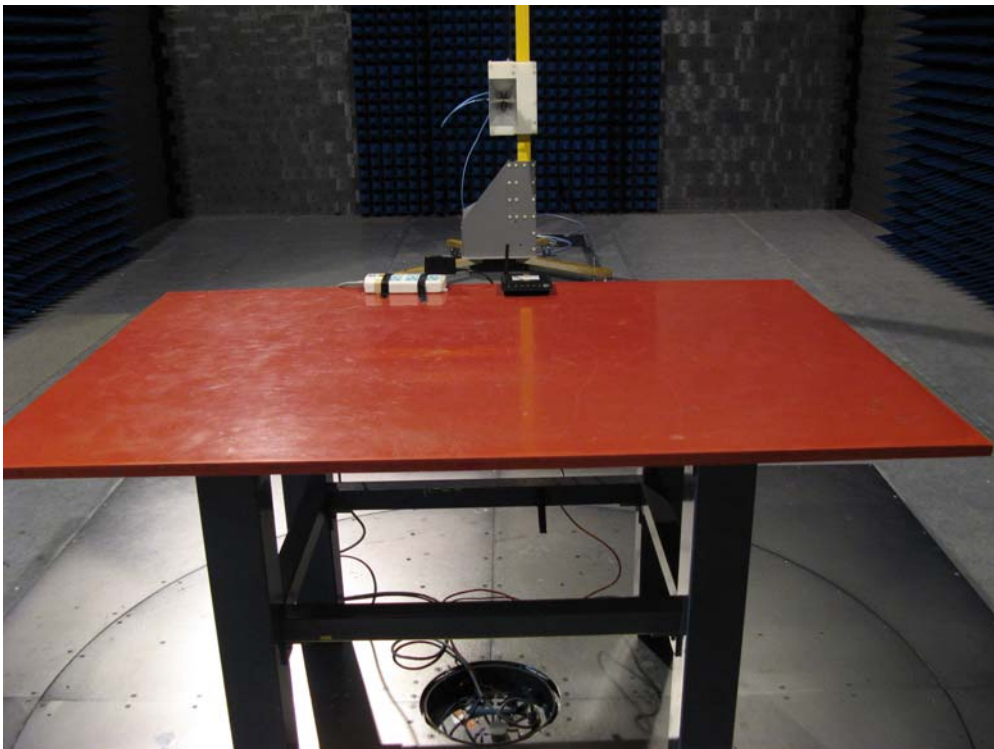

## Wireless Broadband Router(M/N:NW606)

Test Photographs

Test Mode: Mode 1: Transmit by 802.11b

Description: Front View of Radiated Test for Under 1GHz

Test Mode: Mode 1: Transmit by 802.11b

Description: Back View of Radiated Test for Under 1GHz

Test Mode: Mode 1: Transmit by 802.11b

Description: Front View of Radiated Test for Above 1GHz

Test Mode: Mode 1: Transmit by 802.11b

Description: Back View of Radiated Test for Above 1GHz

Test Mode: Mode 2: Transmit by 802.11g

Description: Front View of Radiated Test for Under 1GHz

Test Mode: Mode 2: Transmit by 802.11g

Description: Back View of Radiated Test for Under 1GHz

Test Mode: Mode 2: Transmit by 802.11g

Description: Front View of Radiated Test for Above 1GHz

Test Mode: Mode 2: Transmit by 802.11g

Description: Back View of Radiated Test for Above 1GHz