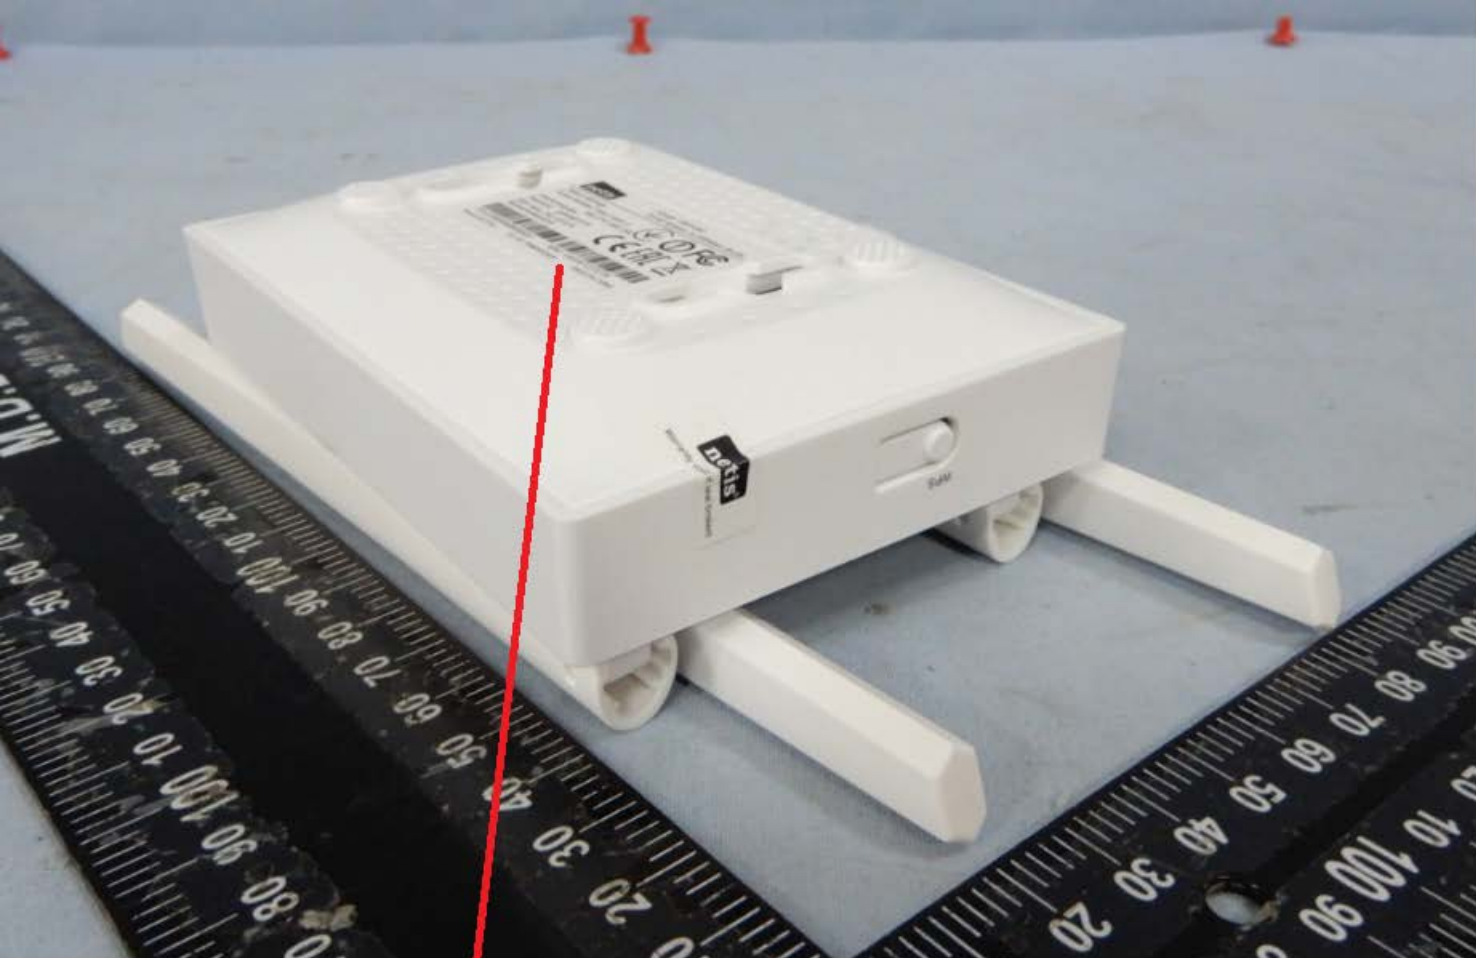

XXXX是MAC地址后4位,字母大写
 XXXXXX是MAC地址后6位。字母大写

注:红色部分信息按以上格式在线列印. 字体为微软雅黑
 MAC取LAN MAC.

Label Location

R=1mm

在线打印效果:

R=1mm

PKSP07219

条码贴纸 自列印 45x15mm 圆角 R=1mm 50#麦拉 V1 压纹胶+卷装

This device complies with part 15 of the FCC Rules. Operation is subject to the following two conditions:
(1) This device may not cause harmful interference, and (2) this device must accept any interference received, including interference that may cause undesired operation.

FCC warning statement label location.

netis Model: MW5240
3G/4G Wireless N 300Mbps Router

Default Settings:
Access Address: <http://netis.cc>
<http://192.168.1.254>
Username: guest
Password: guest@72A3
SSID: netis_2.4G_C072A3
Password: password