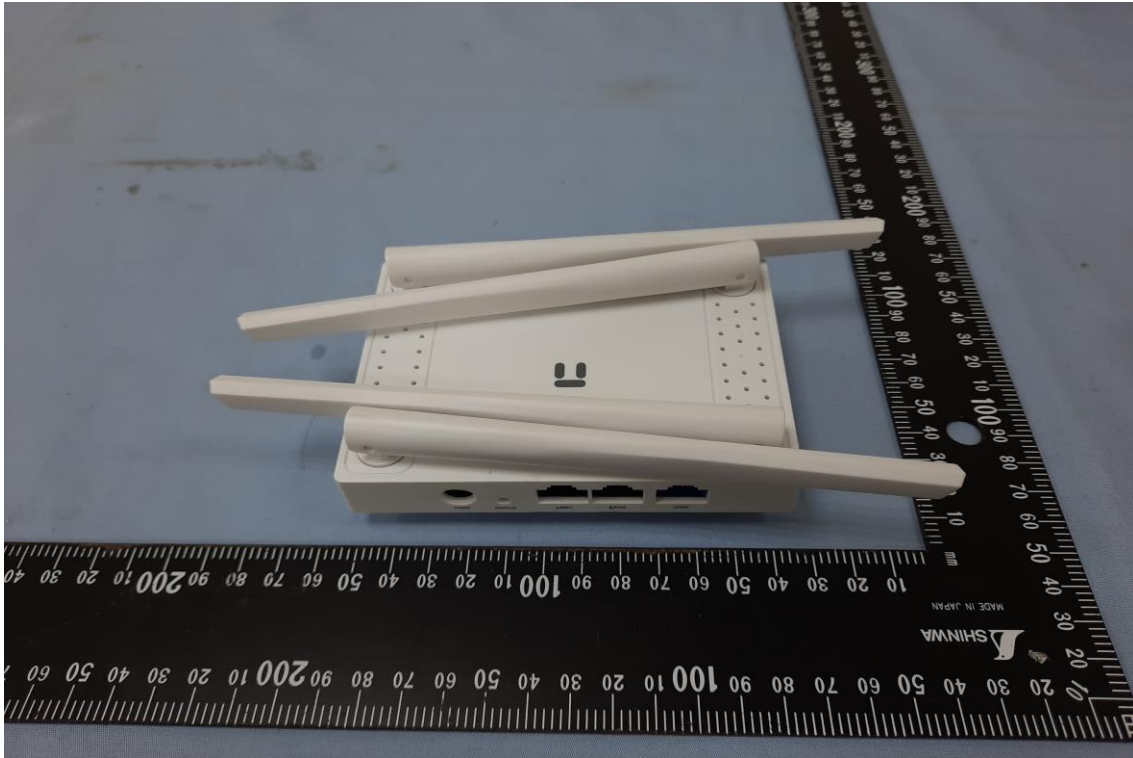

Report No.: T191111D02

**APPENDIX 1 - PHOTOGRAPHS OF EUT
EXTERNAL PHOTOGRAPHS OF EUT
Model: MW5240**

Antenna

Model:V4 、W4

Antenna

Adapter