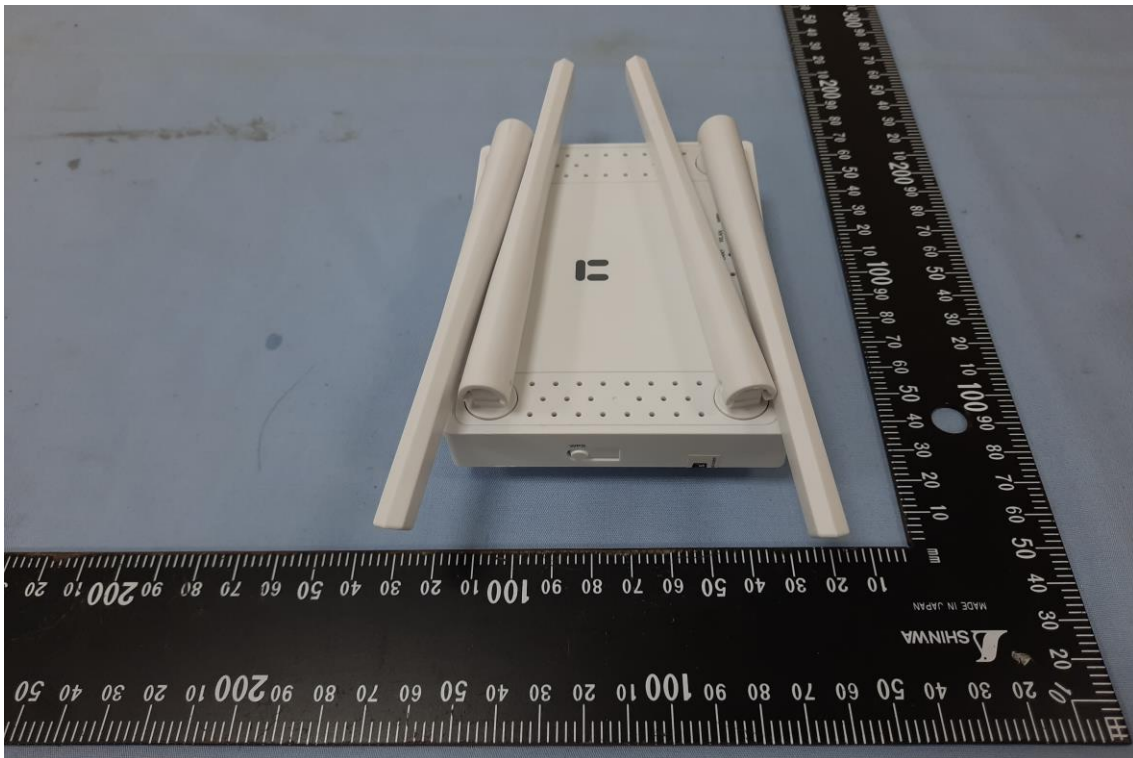

Report No.: T191111D02

**APPENDIX 1 - PHOTOGRAPHS OF EUT
EXTERNAL PHOTOGRAPHS OF EUT
Model: MW5240**

Antenna

Model:V4 、W4

Antenna

Adapter