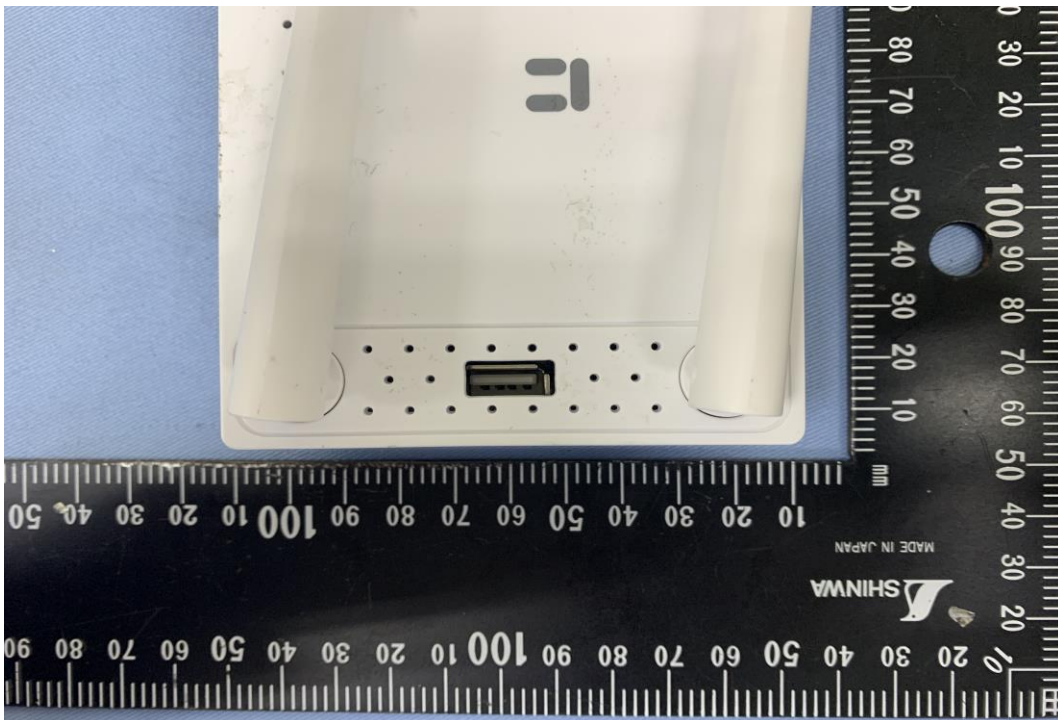

Report No.: T191111D02

**APPENDIX 1 - PHOTOGRAPHS OF EUT
EXTERNAL PHOTOGRAPHS OF EUT
Model: MW5240**

Antenna

Model:V4 、W4

Antenna

Adapter