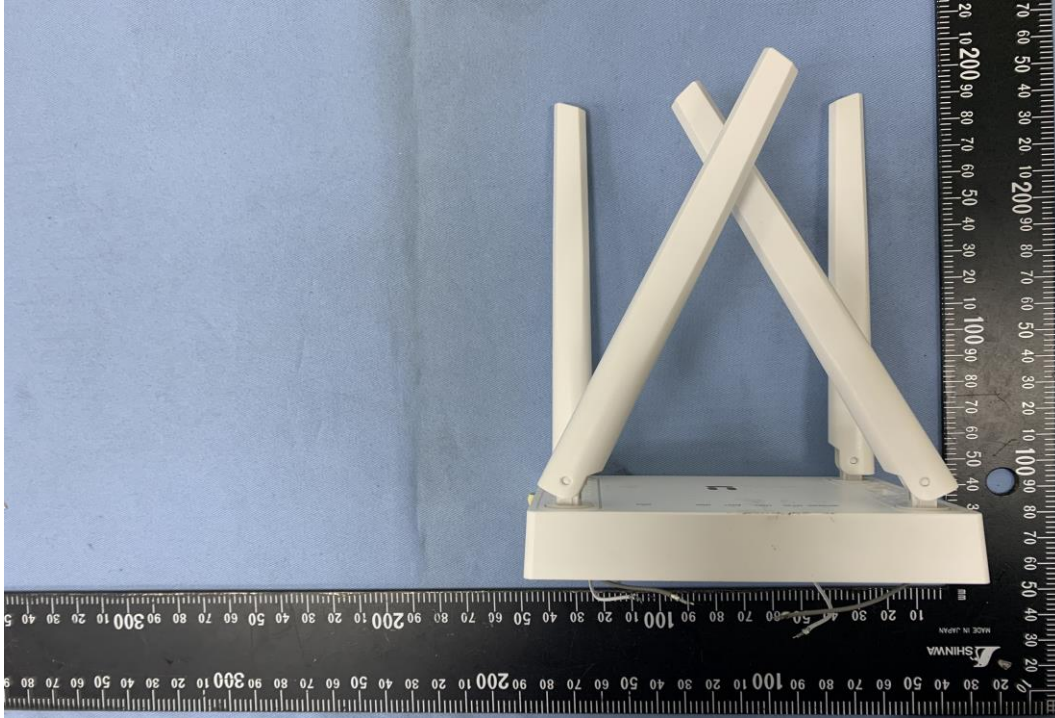

Report No.: T191111D02

**APPENDIX 1 - PHOTOGRAPHS OF EUT
EXTERNAL PHOTOGRAPHS OF EUT
Model: MW5240**

Antenna

Model:V4 、W4

Antenna

Adapter