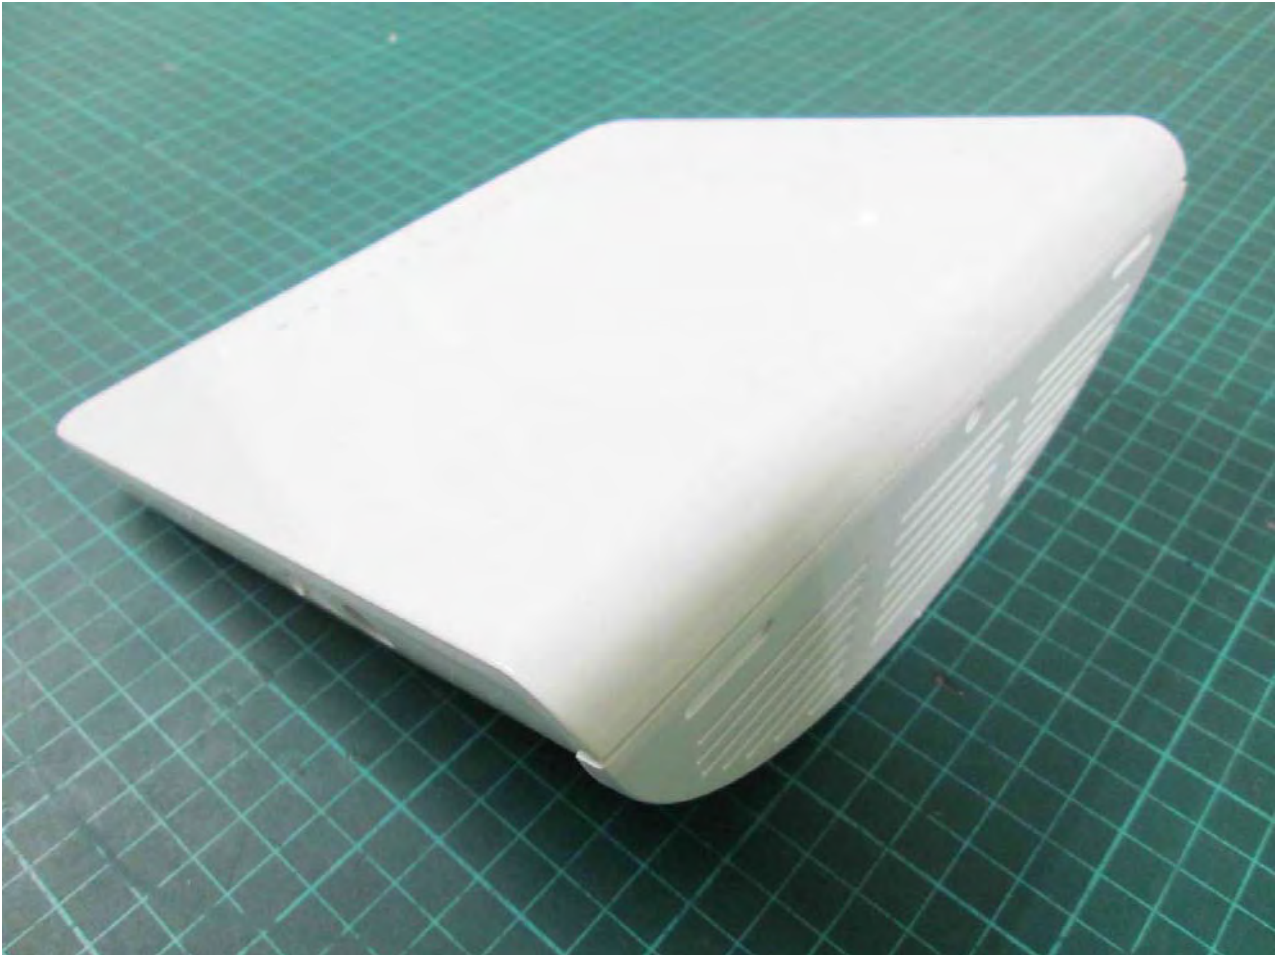

External Photo

Power Adapter(Model: KSASB0241200200HU)