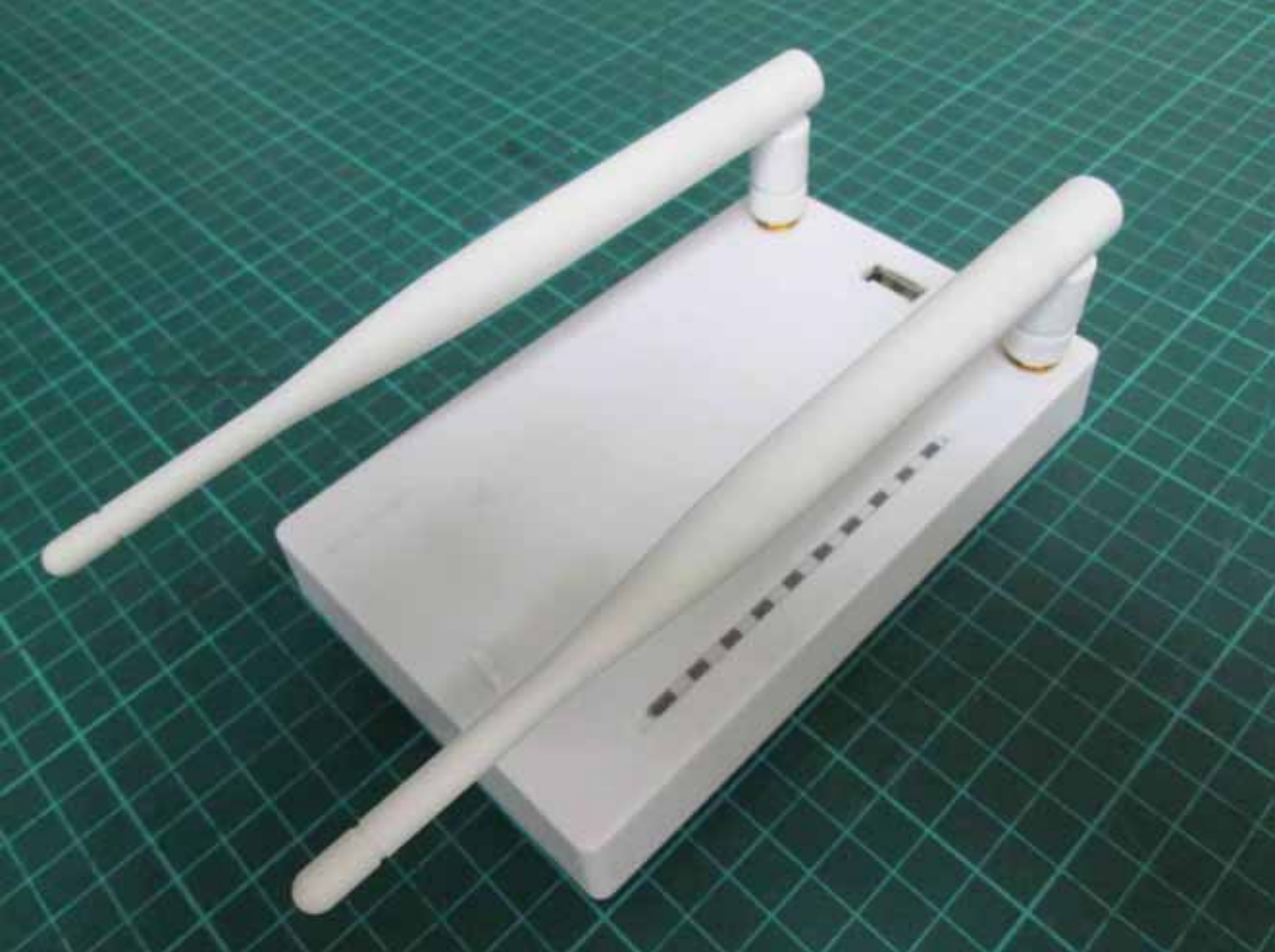

External Photo (Fixed)

External Photo (Detachable)

Power Adapter (Model : NT120050UL)