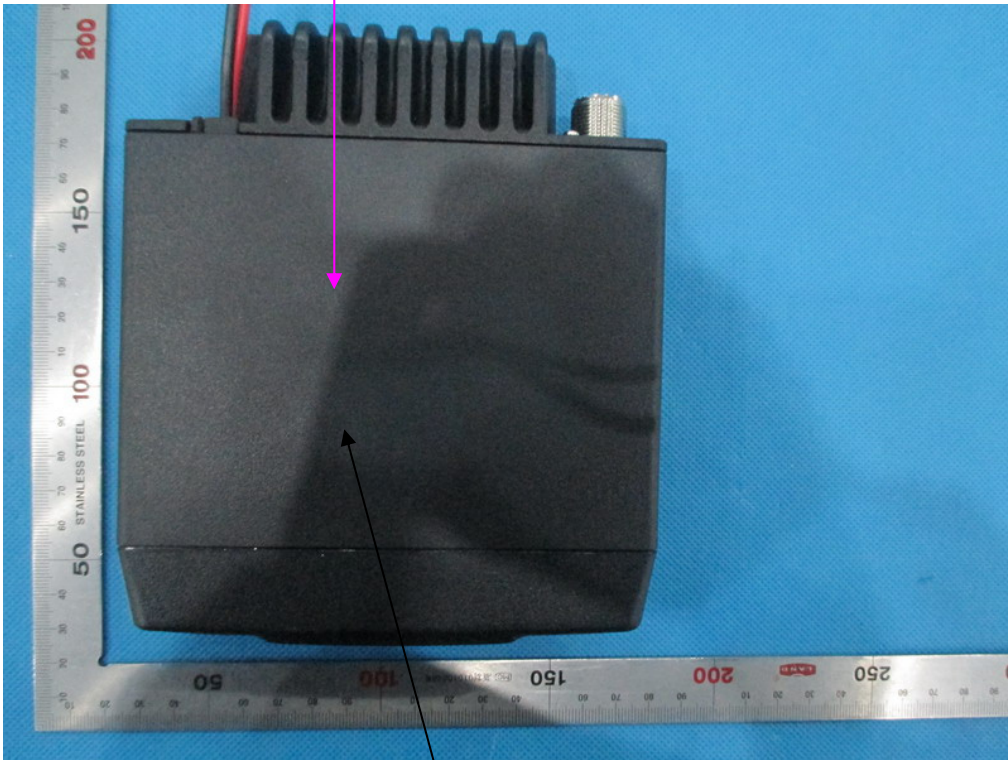

FCC ID Label Location

Mobile RADIO
Model: AT888
FCC ID: T4KAT888U

AT999, AT555, AT889,
AT899, AT888U, AT899U,
AT999U, AT555U,
AT889U, AT899U,
AT888U, AT899

FCC RF Warning Label

Device must be restricted to occupational use to satisfy FCC RF exposure compliance. See owner's manual for specific operating requirements