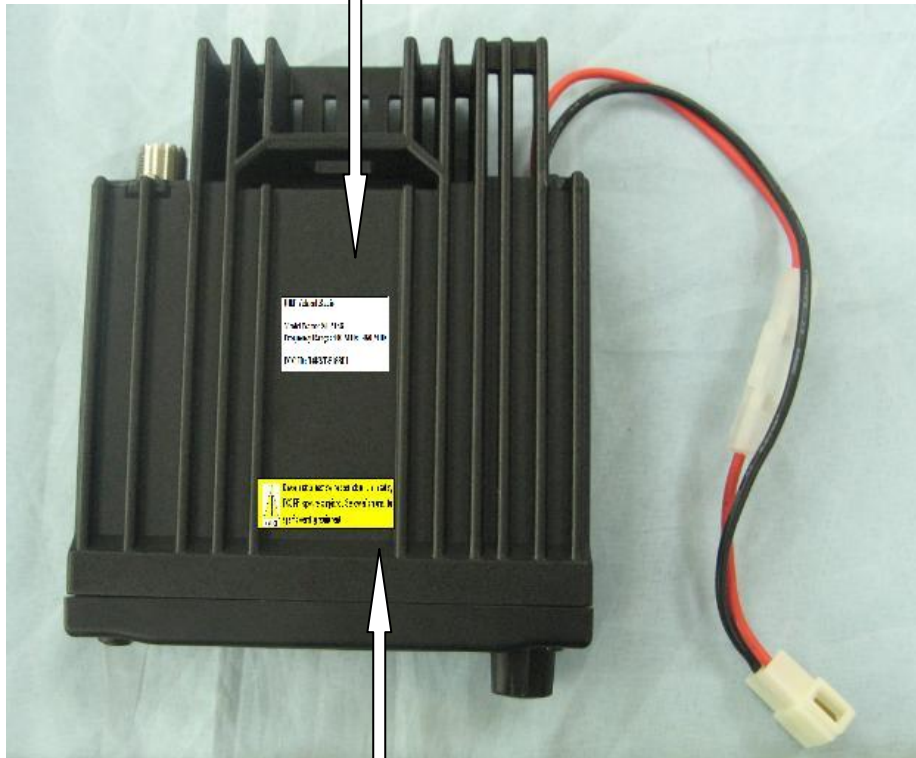

FCC ID Label Location

UHF Vehical Radio

Model Name: 5188

Frequency Range:400 MHz - 470 MHz

FCC ID: T4K5188U1

Device must be restricted to occupational use to satisfy FCC RF exposure compliance. See owner's manual for specific operating requirements

FCC RF Warning Label