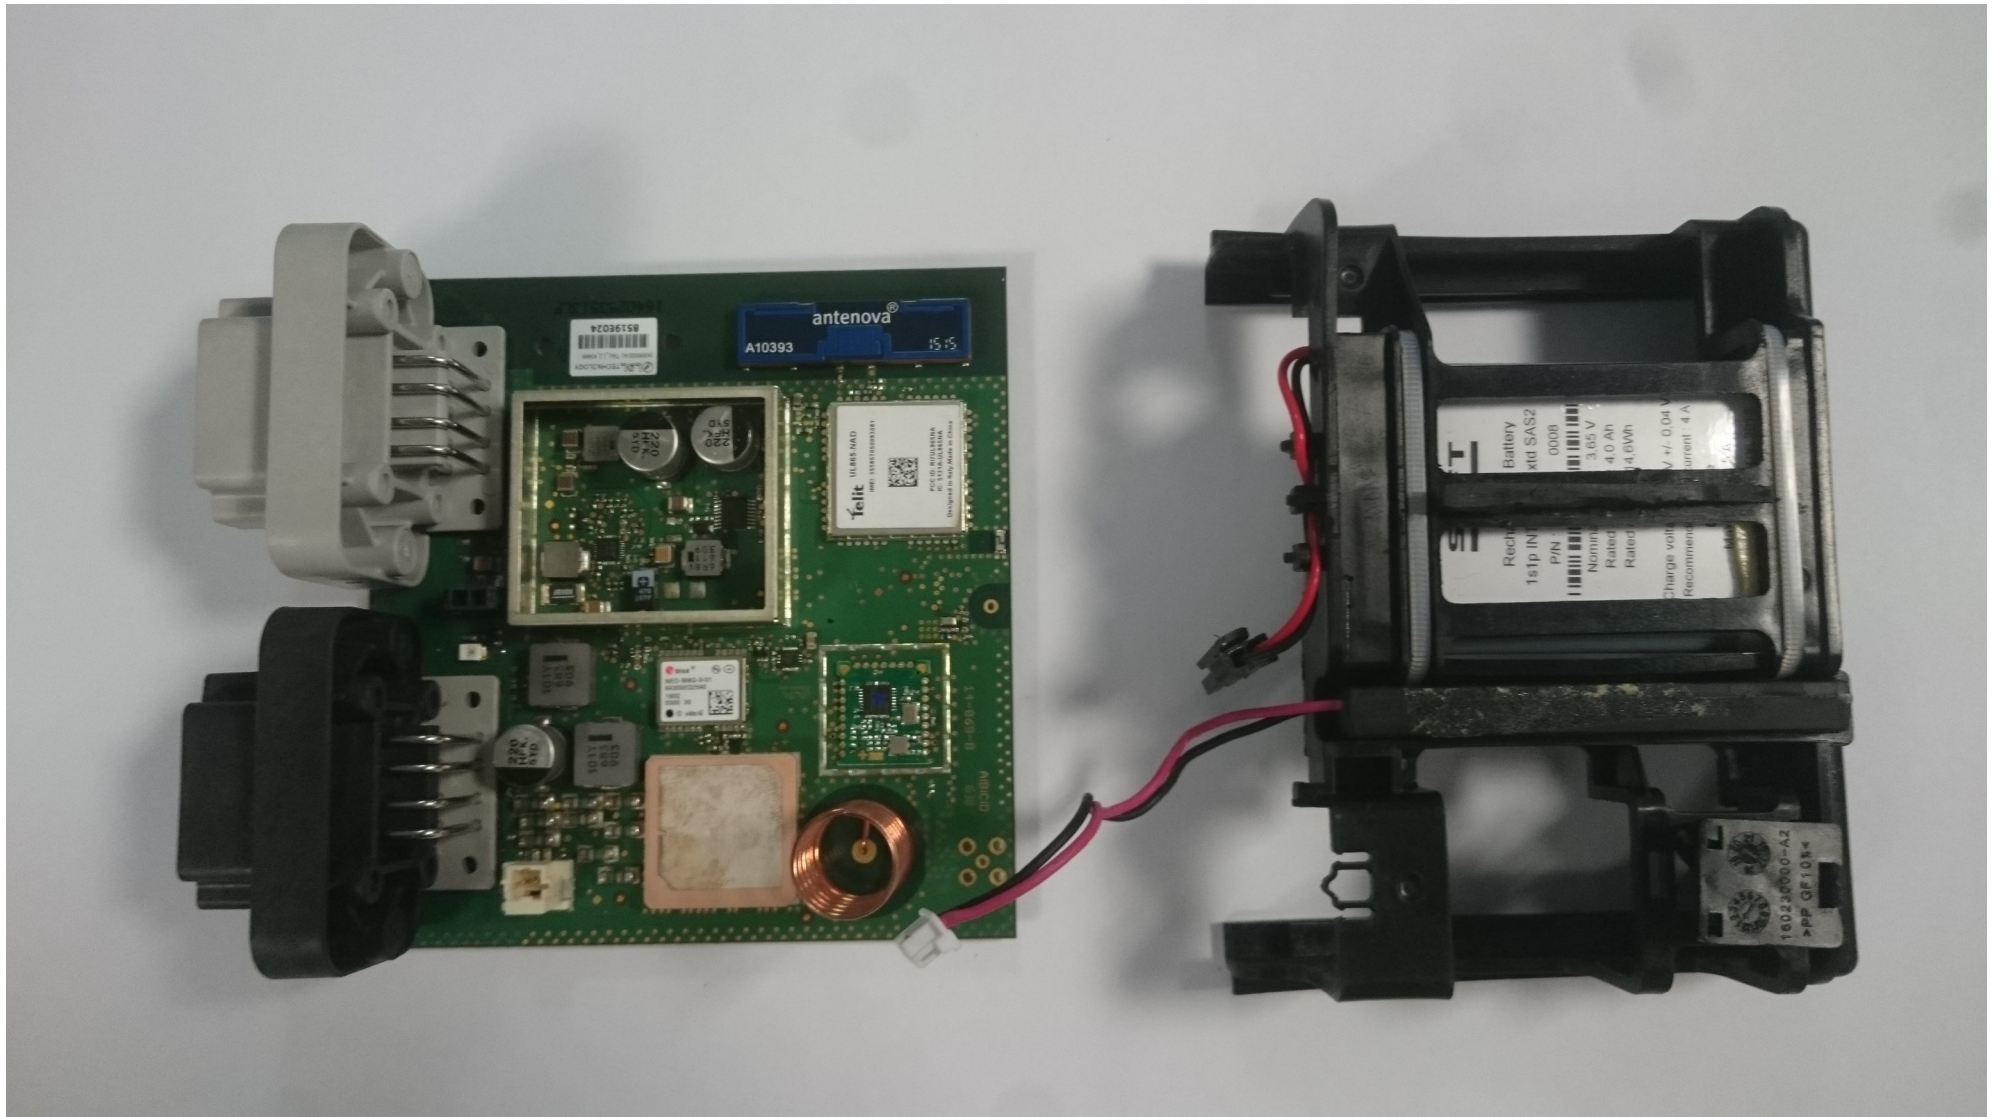

1 INTERNAL PHOTOGRAPHS

CONFIDENTIAL - This document is the exclusive property of LDL Technology, no content may be transmitted or reproduced in any form without written permission