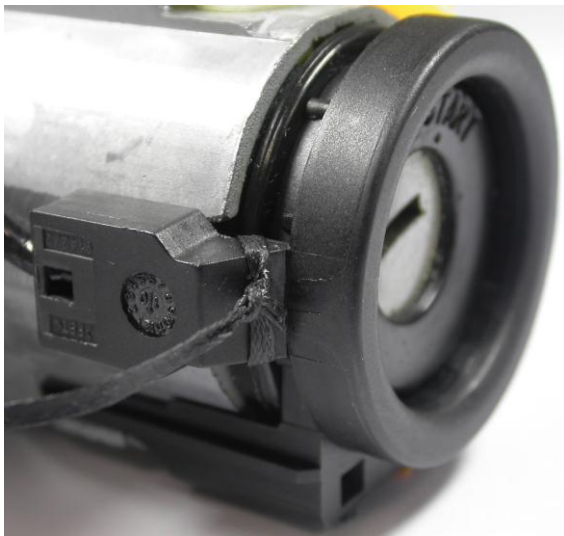

1.3 External views IMMOBILIZER RECEIVE CONTROL UNIT – 09 140:

- Test Setup – Complete System:

- IMMOBILIZER RECEIVE CONTROL UNIT

- Immobilizer Coil:

- Immobilizer Coil: