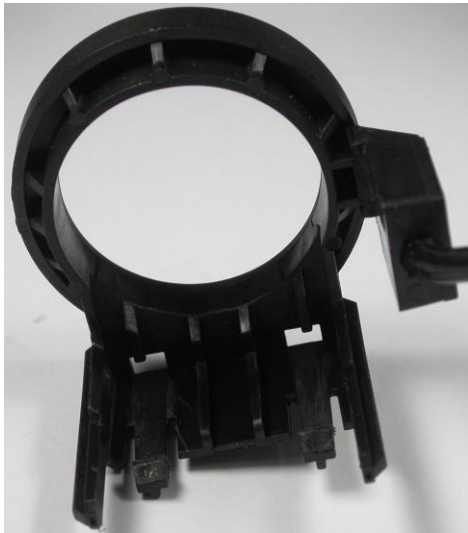

1.3 External views IMMOBILIZER RECEIVE CONTROL UNIT – 09 140:

- Test Setup – Complete System:

- IMMOBILIZER RECEIVE CONTROL UNIT

- Immobilizer Coil:

- Immobilizer Coil: