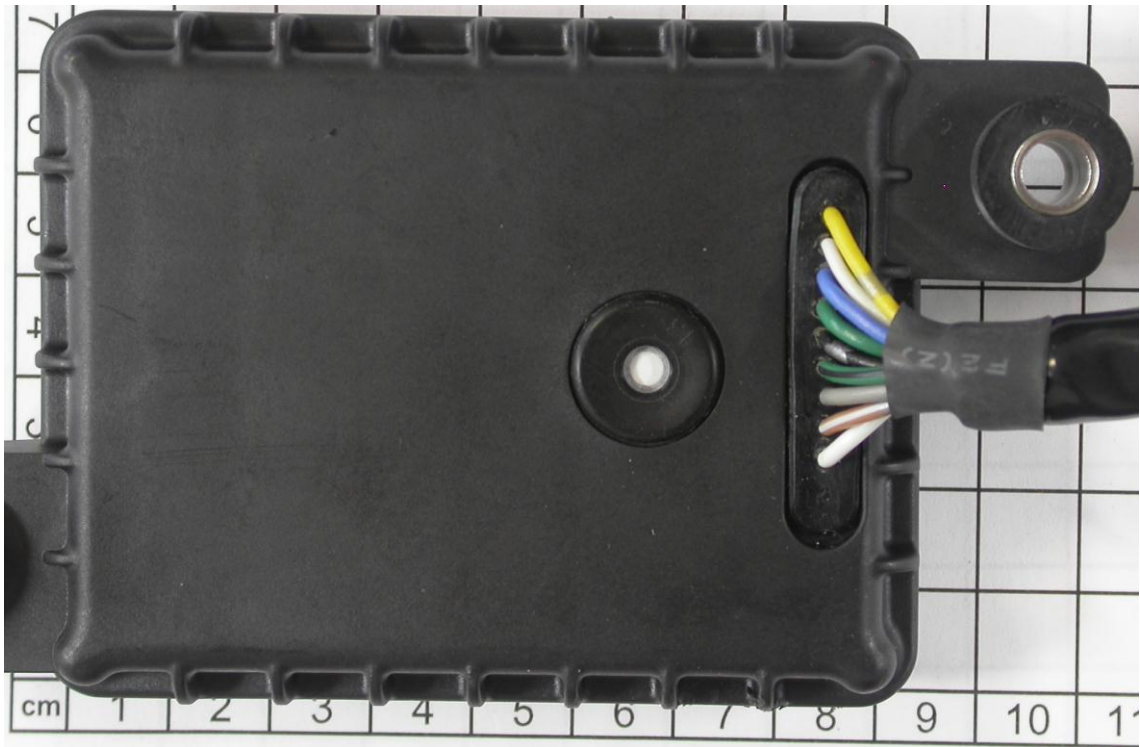

1.3 External views IMMOBILIZER RECEIVE CONTROL UNIT – 09 140:

- Test Setup – Complete System:

- IMMOBILIZER RECEIVE CONTROL UNIT

- Immobilizer Coil:

- Immobilizer Coil: