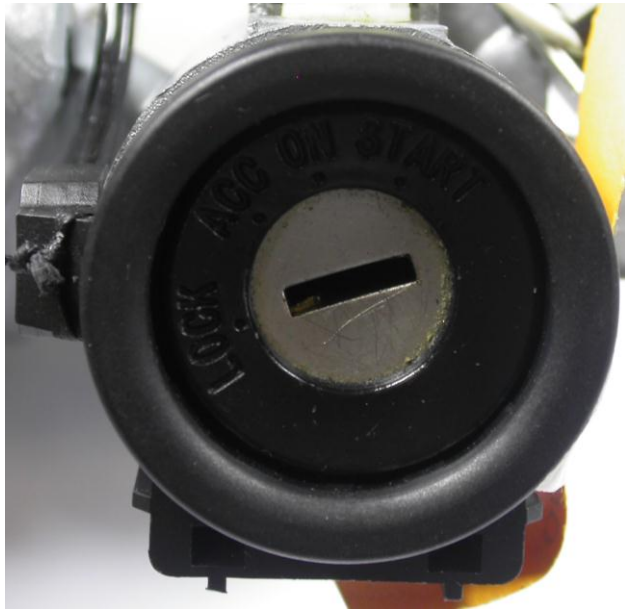

1.3 External views IMMOBILIZER RECEIVE CONTROL UNIT – 09 140:

- Test Setup – Complete System:

- IMMOBILIZER RECEIVE CONTROL UNIT

- Immobilizer Coil:

- Immobilizer Coil: