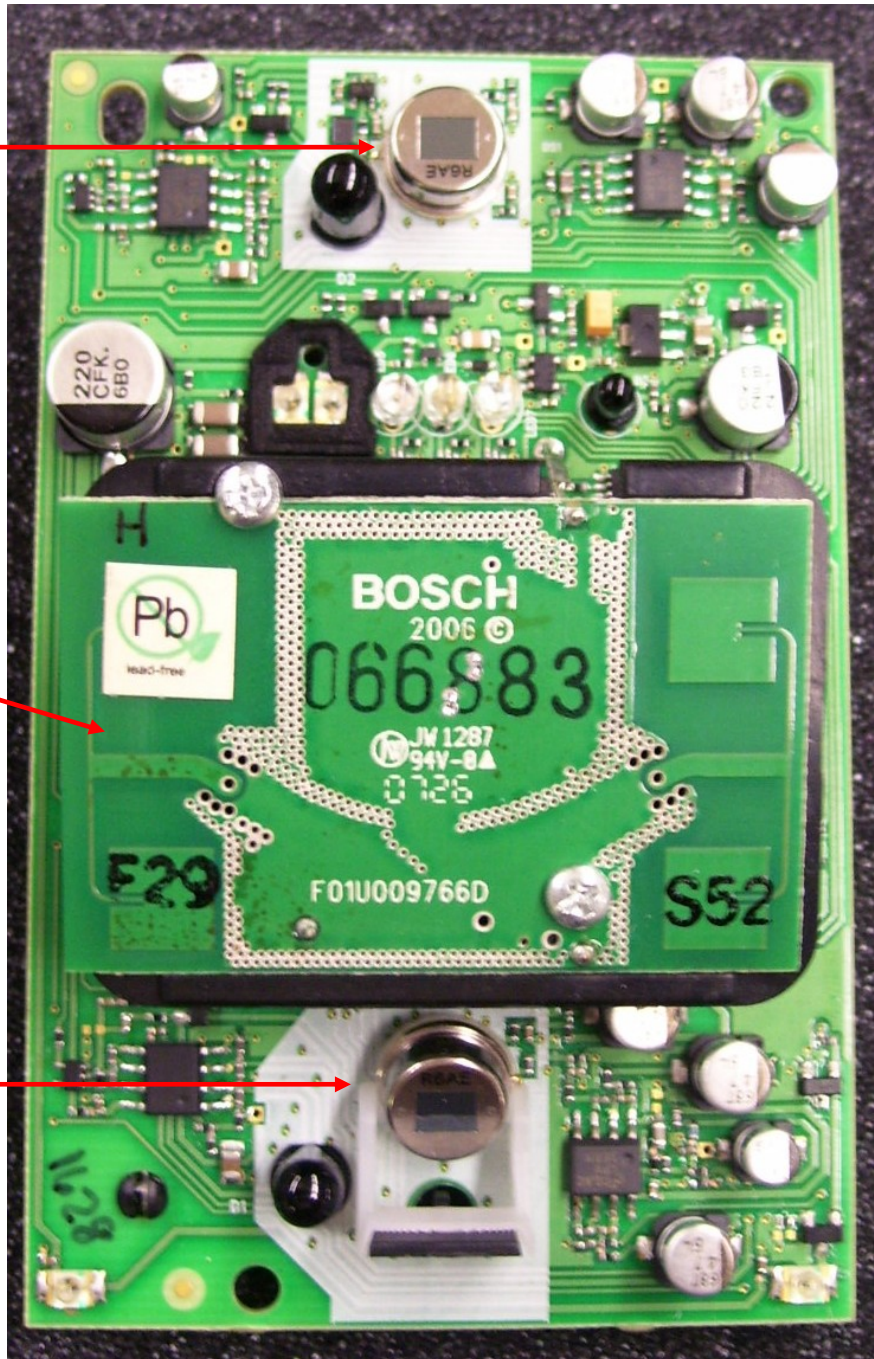

**Internal Photos of Bosch G series sensors
ISP-PDL1-WA18G and ISP-PPR1-WA16G
TUV Rheinland of N.A. Report # 30860166.001 G**

Antenna
Front side of
PC board

Passive
Infrared
Device

Patch Antenna
on Daughter
Bd

Passive
Infrared
Device

Internal
Rear of PC
board

Front of EUT
without cover

Patch Antenna

Back of EUT