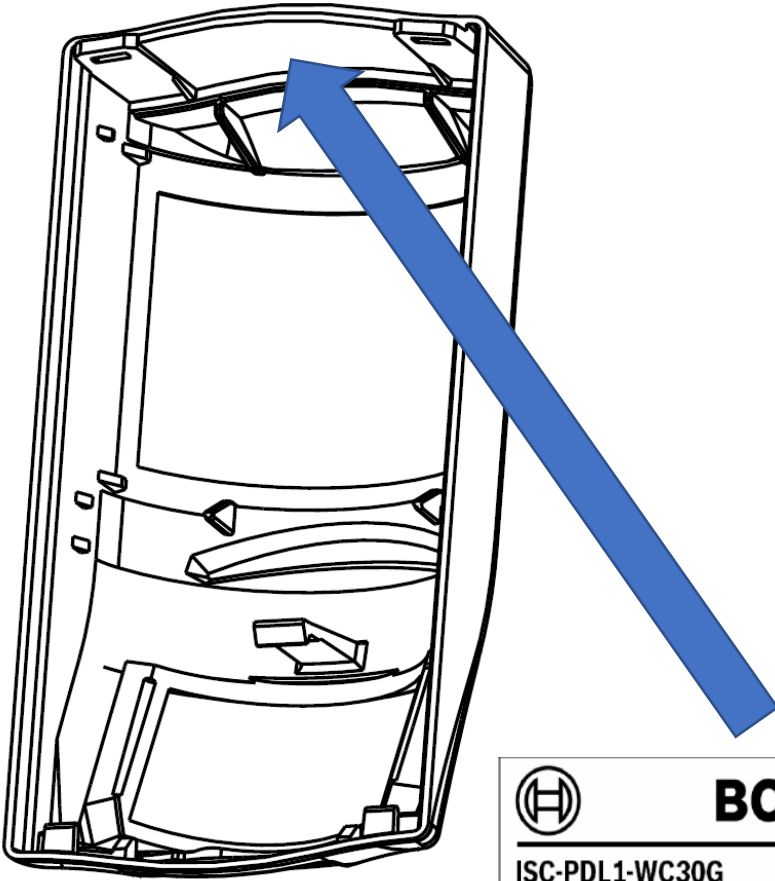

Product Label Location: ISC-PDL1-WC30G

BOSCH

Made in Portugal
Intrusion Detection Unit
RES,COM
Type: S 115A

ISC-PDL1-WC30G

Mat/N: F01U381950

S/N: 042167500000000002

SECURITY

LISTED

VOLTS: 9 to 15V-
POWER: 0.35W Max.
FCC ID: T3X-WAC30GK
IC: 1249A-WAC30GK
REF: F01U261907-10
SW V6.00