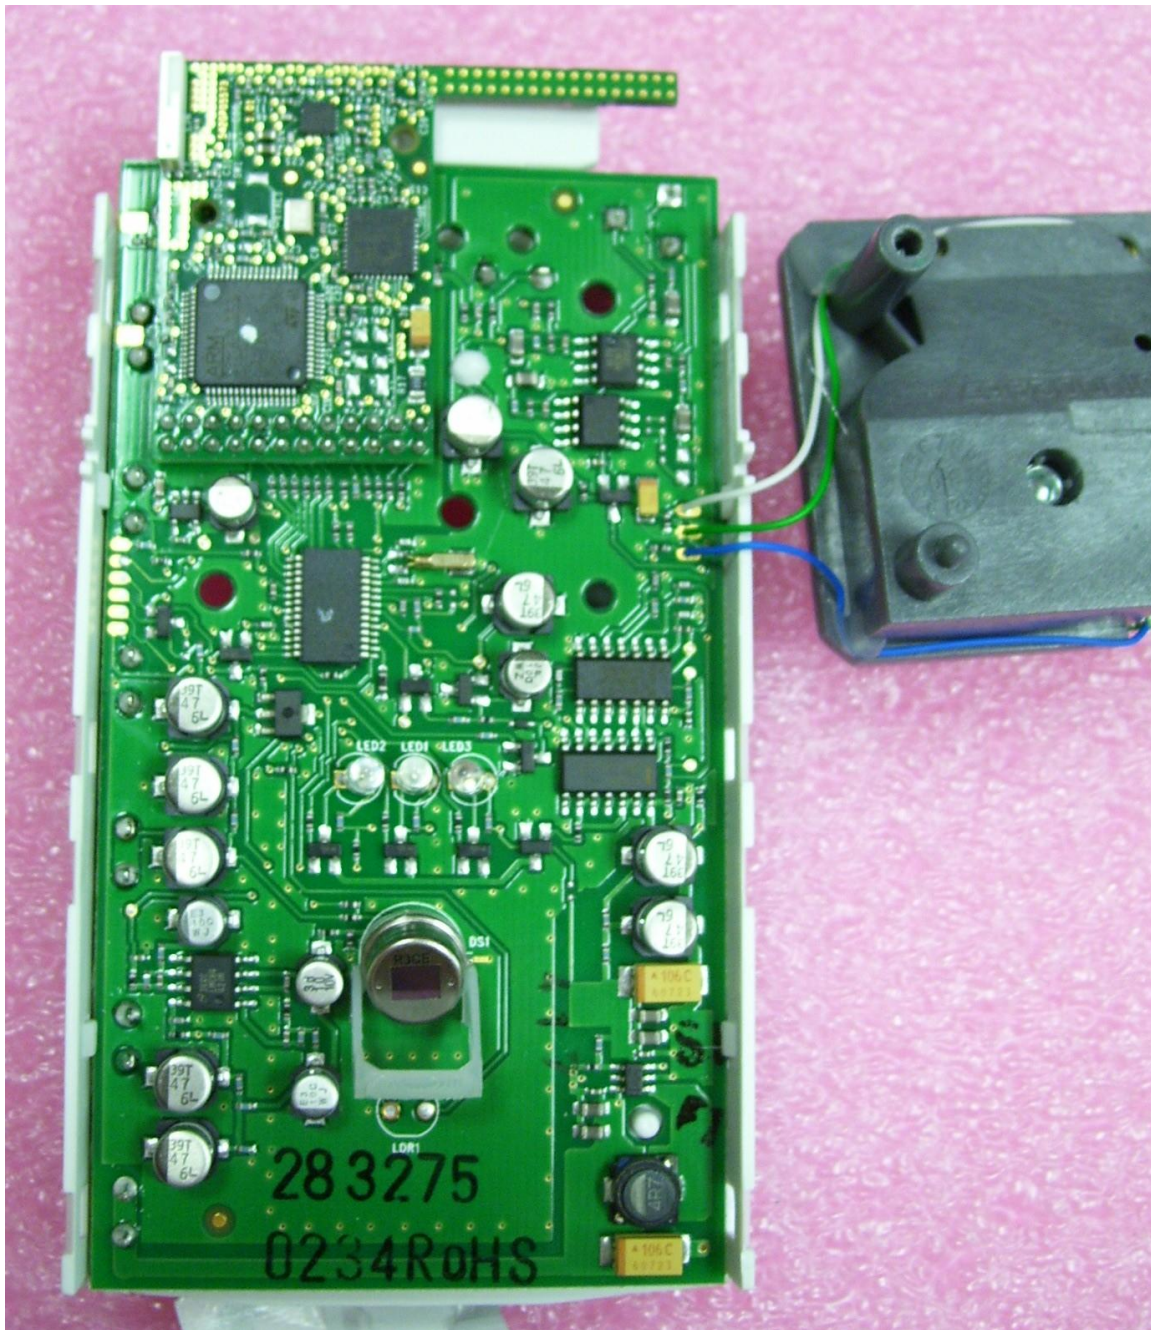

Bosch Security Systems

FCC ID: T3X-TTMW

IC: 1249A-TTMW

Internal Photos

Figure 1 – Internal Photo of EUT

Bosch Security Systems

FCC ID: T3X-TTMW

IC: 1249A-TTMW

Figure 2 – Internal Photo of EUT

Antenna - 4 Patches

Bosch Security Systems

FCC ID: T3X-TTMW

IC: 1249A-TTMW

Figure 3 – Internal Photo of EUT