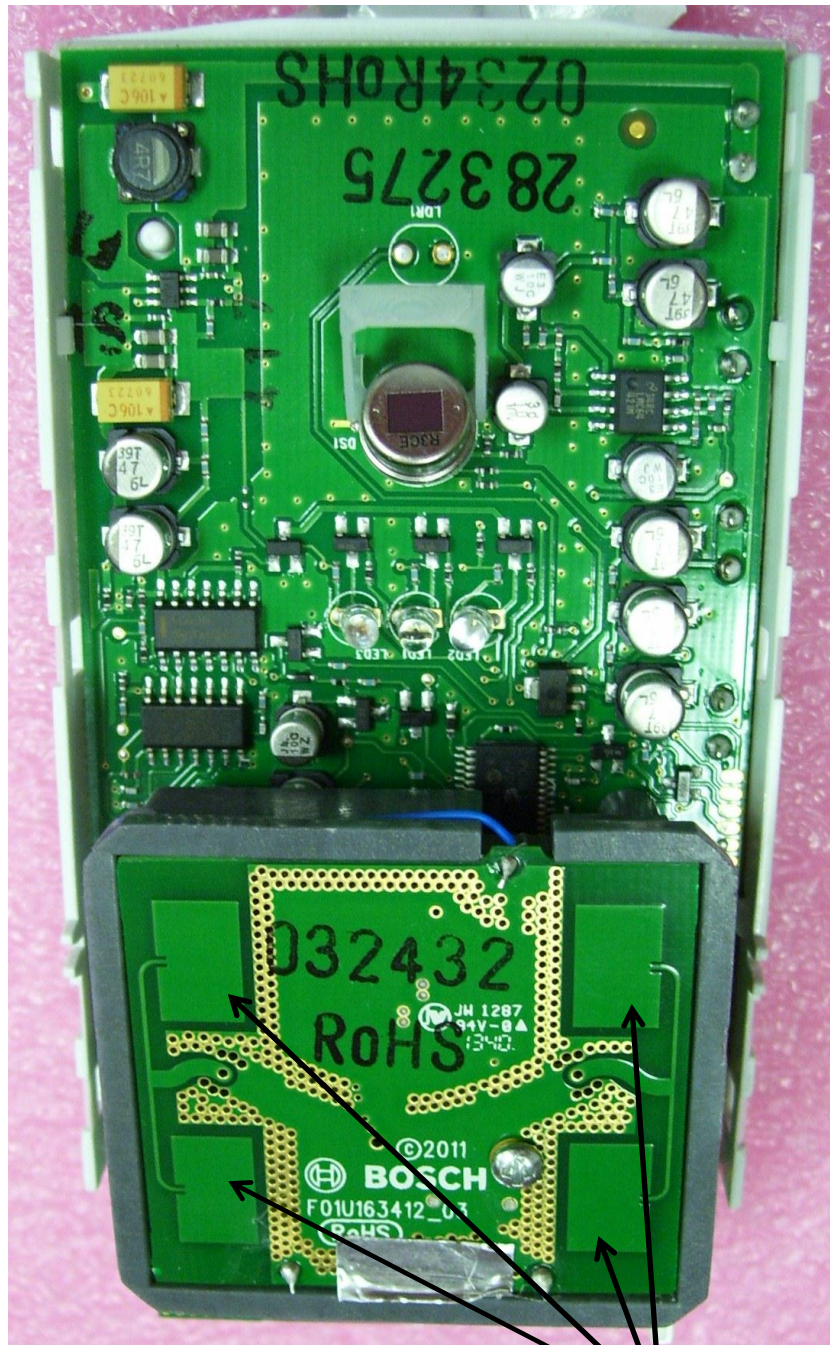

Bosch Security Systems

FCC ID: T3X-TTMW

IC: 1249A-TTMW

Internal Photos

Figure 1 – Internal Photo of EUT

Bosch Security Systems

FCC ID: T3X-TTMW

IC: 1249A-TTMW

Figure 2 – Internal Photo of EUT

Antenna - 4 Patches

Bosch Security Systems

FCC ID: T3X-TTMW

IC: 1249A-TTMW

Figure 3 – Internal Photo of EUT