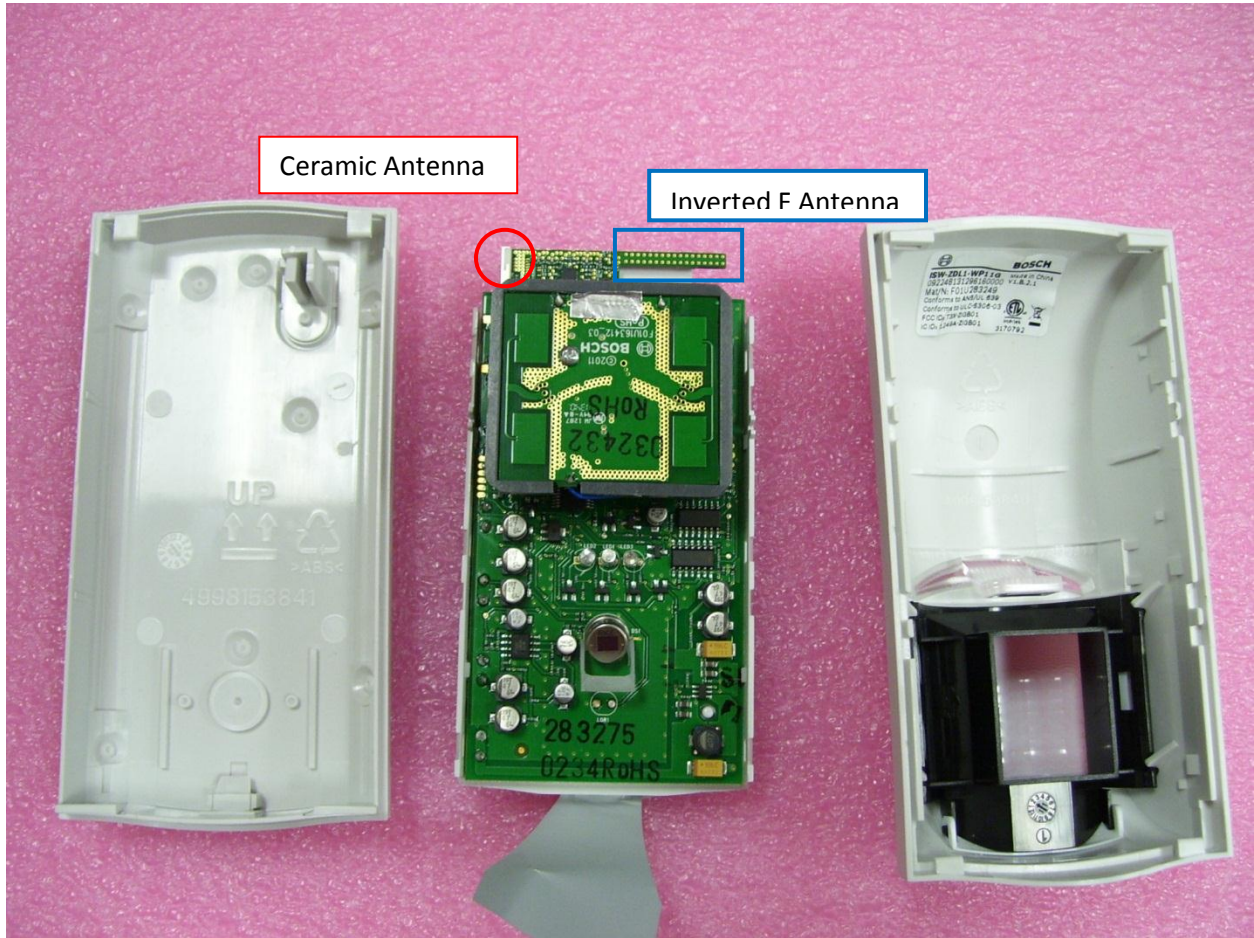

Bosch Security Systems

FCC ID: T3X-TTMW

IC: 1249A-TTMW

Internal Photos

Figure 1 – Internal Photo of EUT

Bosch Security Systems

FCC ID: T3X-TTMW

IC: 1249A-TTMW

Figure 2 – Internal Photo of EUT

Antenna - 4 Patches

Bosch Security Systems

FCC ID: T3X-TTMW

IC: 1249A-TTMW

Figure 3 – Internal Photo of EUT