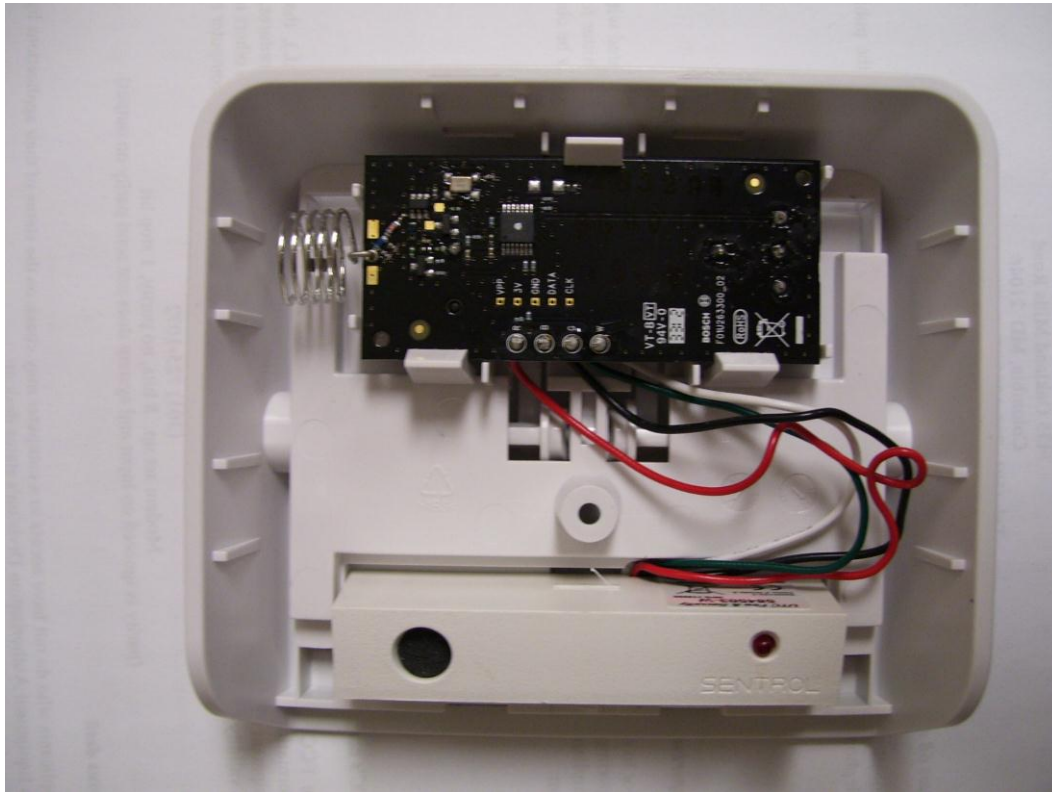

# Internal Photos

Note: Antenna is the silver coil located at the top of the PC board

Figure 1: Internal View of RFPR-12

Figure 2: Internal View – RFKF-TB

Figure 3: Internal View – RFPB-SB

Figure 4: Internal View - RFKF-FB

Figure 5: Internal View - RFPB-TB

Figure 6: Internal View – RFKF-A

Figure 7: Internal View – RFUN

Figure 8: Internal View – RFDW-SM

Figure 9: Internal View – RFIN

Figure 10: Internal View – RFRP

Figure 11: Internal View – RFBT

Figure 12: Internal View - RFGB