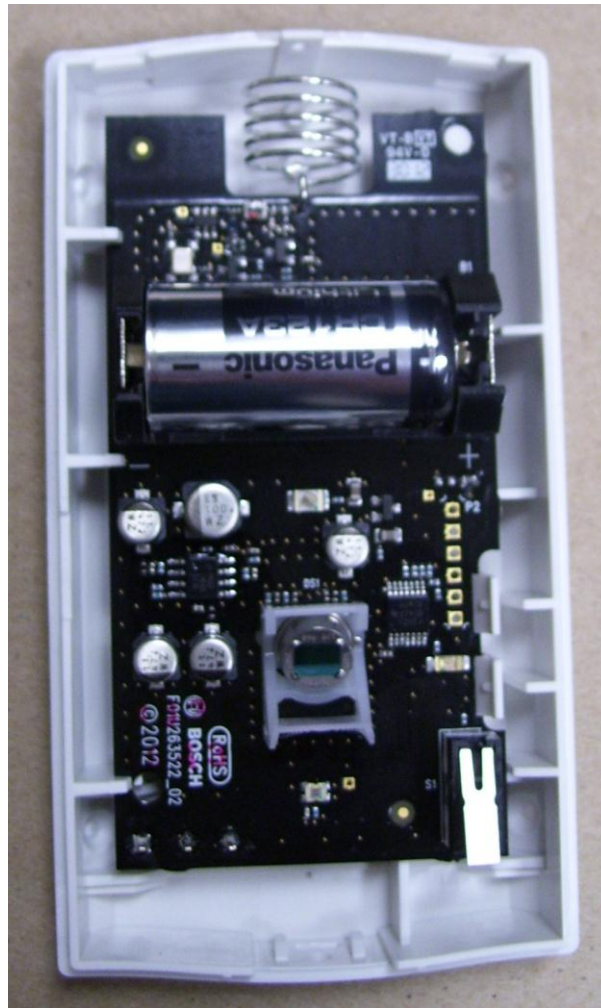

# Internal Photos

Note: Antenna is the silver coil located at the top of the PC board

Figure 1: Internal View of RFPR-12

Figure 2: Internal View – RFKF-TB

Figure 3: Internal View – RFPB-SB

Figure 4: Internal View - RFKF-FB

Figure 5: Internal View - RFPB-TB

Figure 6: Internal View – RFKF-A

Figure 7: Internal View – RFUN

Figure 8: Internal View – RFDW-SM

Figure 9: Internal View – RFIN

Figure 10: Internal View – RFRP

Figure 11: Internal View – RFBT

Figure 12: Internal View - RFGB