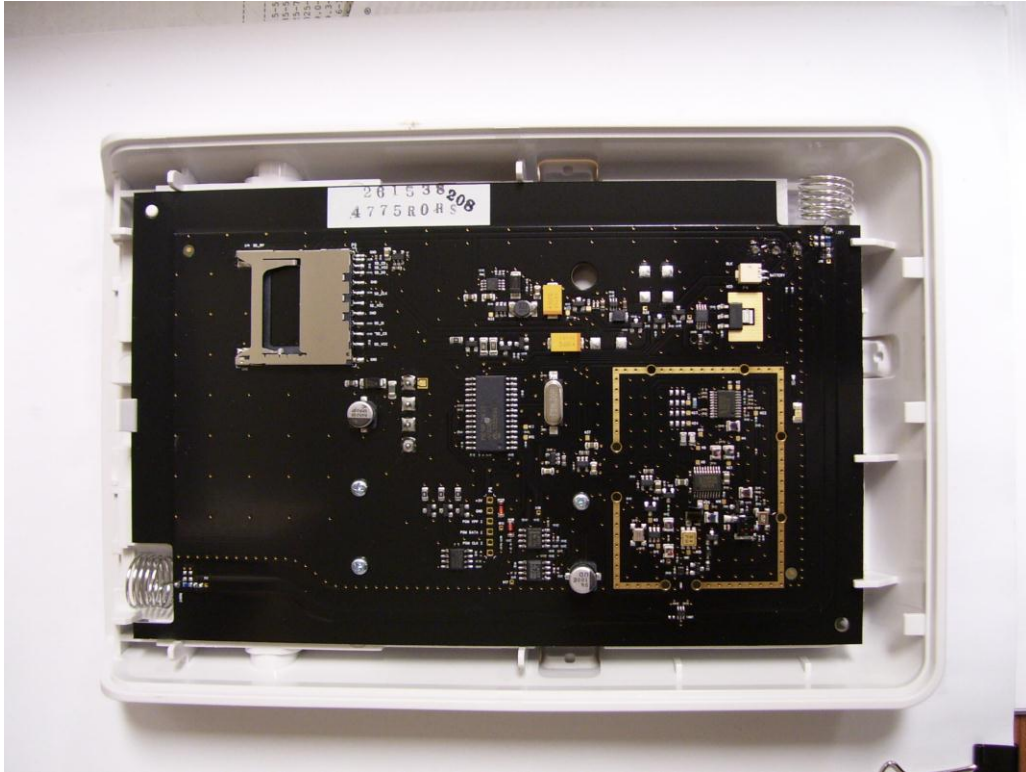

# Internal Photos

Note: Antenna is the silver coil located at the top of the PC board

Figure 1: Internal View of RFPR-12

Figure 2: Internal View – RFKF-TB

Figure 3: Internal View – RFPB-SB

Figure 4: Internal View - RFKF-FB

Figure 5: Internal View - RFPB-TB

Figure 6: Internal View – RFKF-A

Figure 7: Internal View – RFUN

Figure 8: Internal View – RFDW-SM

Figure 9: Internal View – RFIN

Figure 10: Internal View – RFRP

Figure 11: Internal View – RFBT

Figure 12: Internal View - RFGB