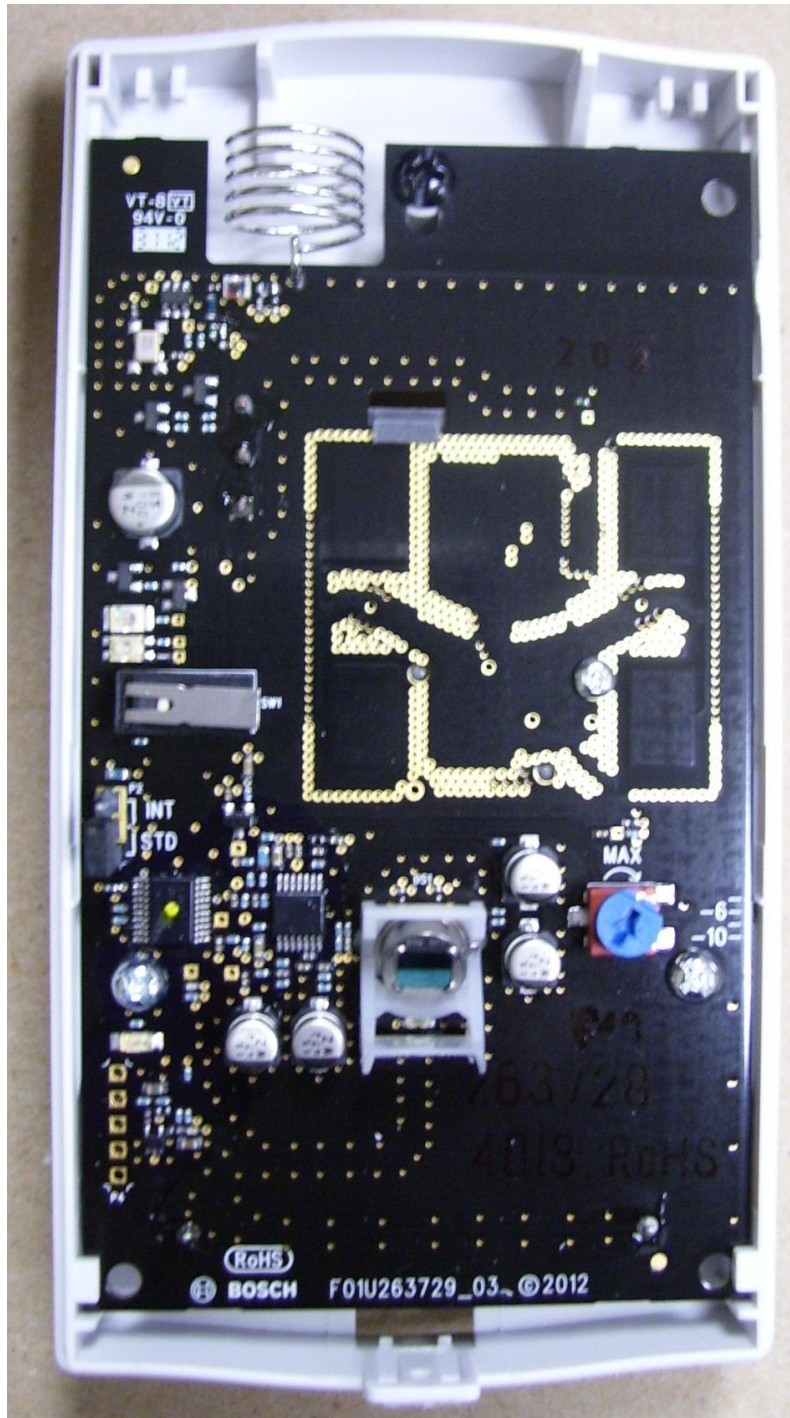

# Internal Photos

Figure 1: Internal View of Bosch RFDL-11 Sensor Battery cover off

Note: Antenna is the silver coil located at the top of the circuit board

Figure 2: Internal View of Bosch RFDL-11 Sensor Battery section removed