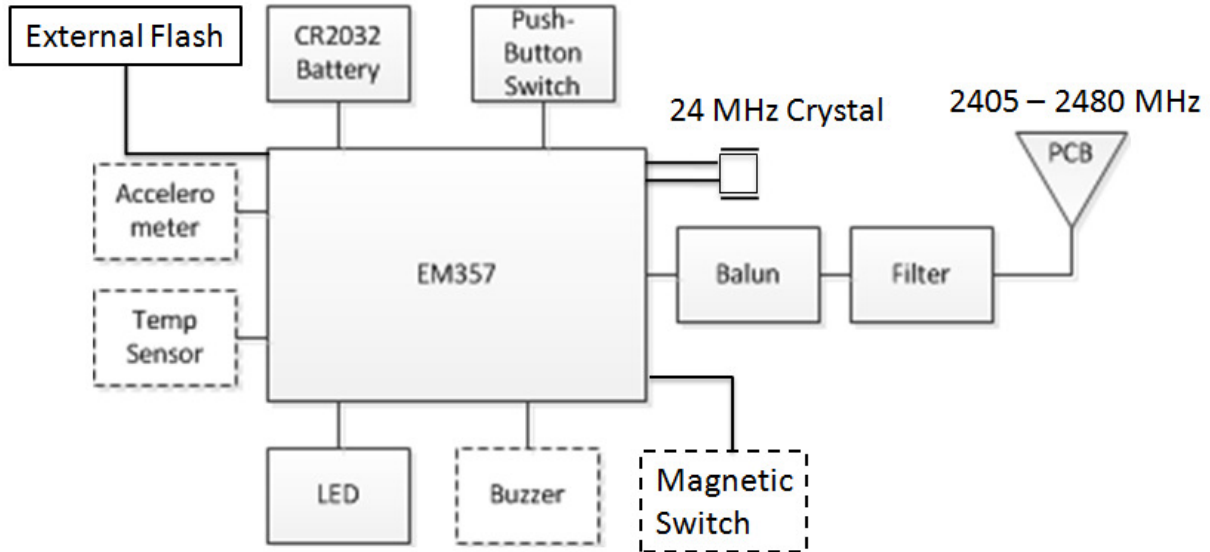

Simpler Devices for a Connected World™

Block Diagram

Operating Frequencies are standard 802.15.4 Frequencies.

Channel 11	2405 MHz
Channel 12	2410 MHz
Channel 13	2415 MHz
Channel 14	2420 MHz
Channel 15	2425 MHz
Channel 16	2430 MHz
Channel 17	2435 MHz
Channel 18	2440 MHz
Channel 19	2445 MHz
Channel 20	2450 MHz
Channel 21	2455 MHz
Channel 22	2460 MHz
Channel 23	2465 MHz
Channel 24	2470 MHz
Channel 25	2475 MHz
Channel 26	2480 MHz