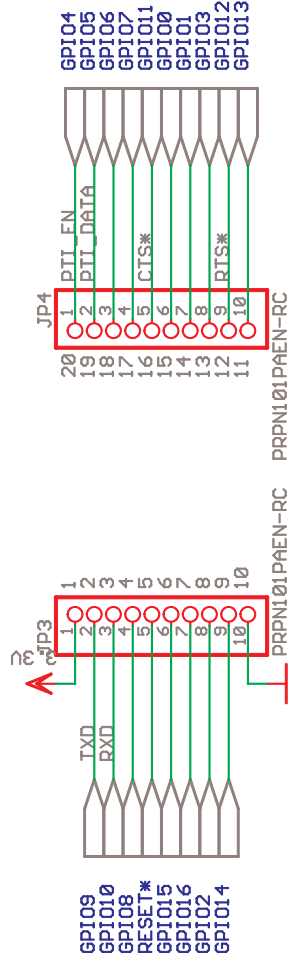

GulfStream_ZEBRAFISH

GulfStream_ZEBRAFISH-CSI-2009-1.0-A

Centralite Systems, Inc.

TITLE: ZEBRAFISH

Document Number:
GulfStream_ZEBRAFISH-CSI-2009-1.0-A

REV:
1.0

Date: 5/19/2010 09:19:10a

Sheet: 1/4

Centralite Systems, Inc.

TITLE: ZEBRAFISH

Document Number:
GulfStream_ZEBRAFISH-CSI-2009-1.0-A

REV:
1.0

Date: 5/19/2010 09:19:10a

Sheet: 2/4

Centralite Systems, Inc.

TITLE: ZEBRAFISH
CPU and its Interface, and Antenna and its Interface

Document Number: GulfStream_ZEBRAFISH-CSI-2009-1.0-A

REV: 1.0

Date: 5/19/2010 09:19:10a

Sheet: 3/4

Centralite Systems, Inc.

TITLE: ZEBRAFISH
Connectors and RF Shield

Document Number: GulfStream_ZEBRAFISH-CSI-2009-1.0-A

REV: 1.0

Date: 5/19/2010 09:19:10a

Sheet: 4/4