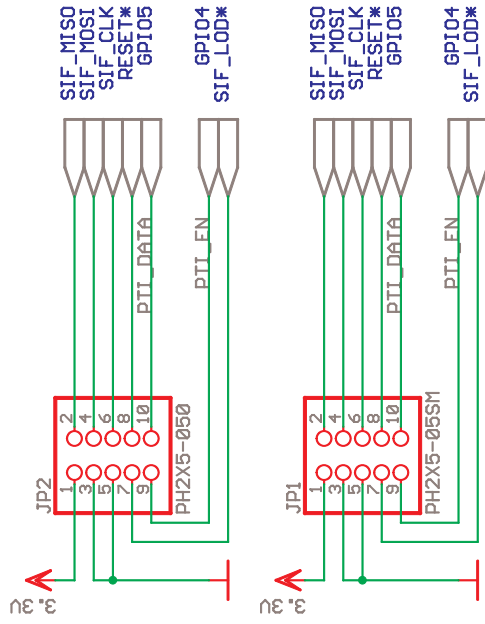

Centralite Systems, Inc.

TITLE: ZEBRAFISH

Document Number:
GulfStream_ZEBRAFISH-CSI-2009-1.0-A

REV:
1.0

Date: 5/19/2010 09:19:10a

Sheet: 2/4

Centralite Systems, Inc.

TITLE: ZEBRAFISH
CPU and its Interface, and Antenna and its Interface

Document Number: GulfStream_ZEBRAFISH-CSI-2009-1.0-A

REV: 1.0

Date: 5/19/2010 09:19:10a

Sheet: 3/4

Centralite Systems, Inc.

TITLE: ZEBRAFISH
Connectors and RF Shield

Document Number: GulfStream_ZEBRAFISH-CSI-2009-1.0-A