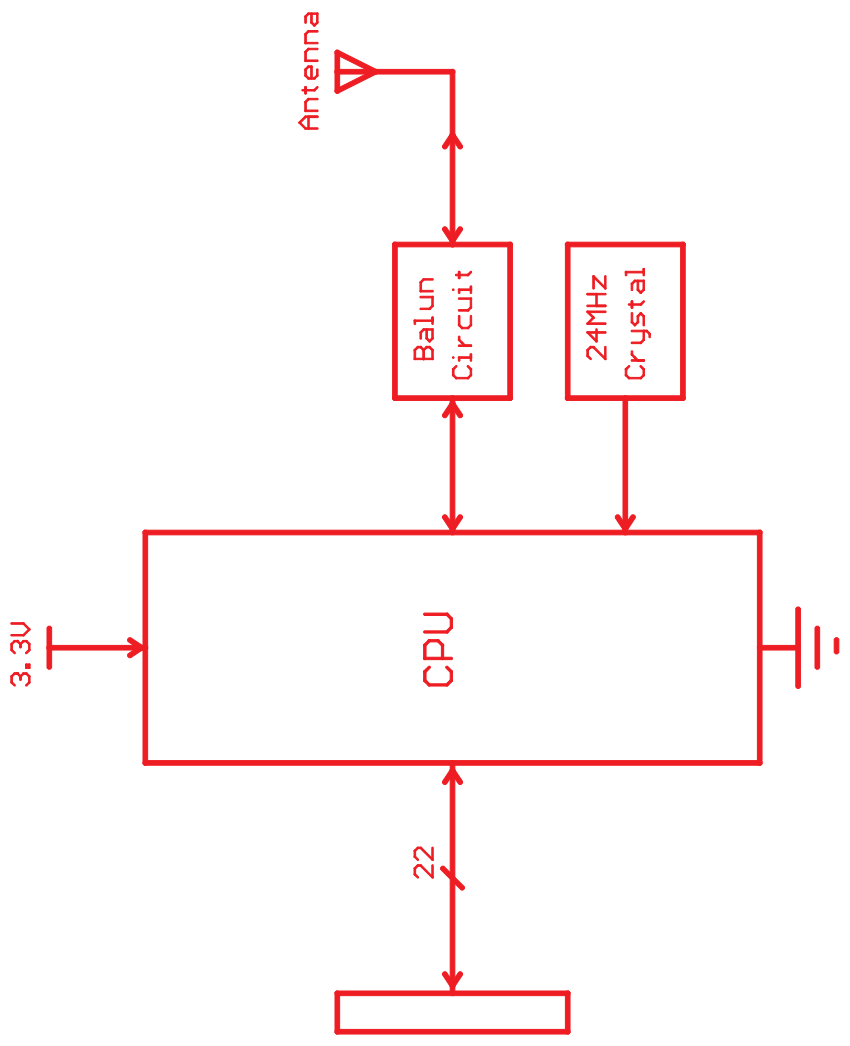

GulfStream_ZEBRAFISH

GulfStream_ZEBRAFISH-CSI-2009-1.0-A

Centralite Systems, Inc.

TITLE: ZEBRAFISH

Document Number:
GulfStream_ZEBRAFISH-CSI-2009-1.0-A

REV:
1.0

Date: 5/19/2010 09:19:10a

Sheet: 1/4

Centralite Systems, Inc.

TITLE: ZEBRAFISH

Document Number:
GulfStream_ZEBRAFISH-CSI-2009-1.0-A

REV:
1.0

Date: 5/19/2010 09:19:10a

Sheet: 2/4

Centralite Systems, Inc.

TITLE: ZEBRAFISH
CPU and its Interface, and Antenna and its Interface

Document Number: GulfStream_ZEBRAFISH-CSI-2009-1.0-A

REV: 1.0

Date: 5/19/2010 09:19:10a

Sheet: 3/4

Centralite Systems, Inc.

TITLE: ZEBRAFISH
Connectors and RF Shield

Document Number: GulfStream_ZEBRAFISH-CSI-2009-1.0-A