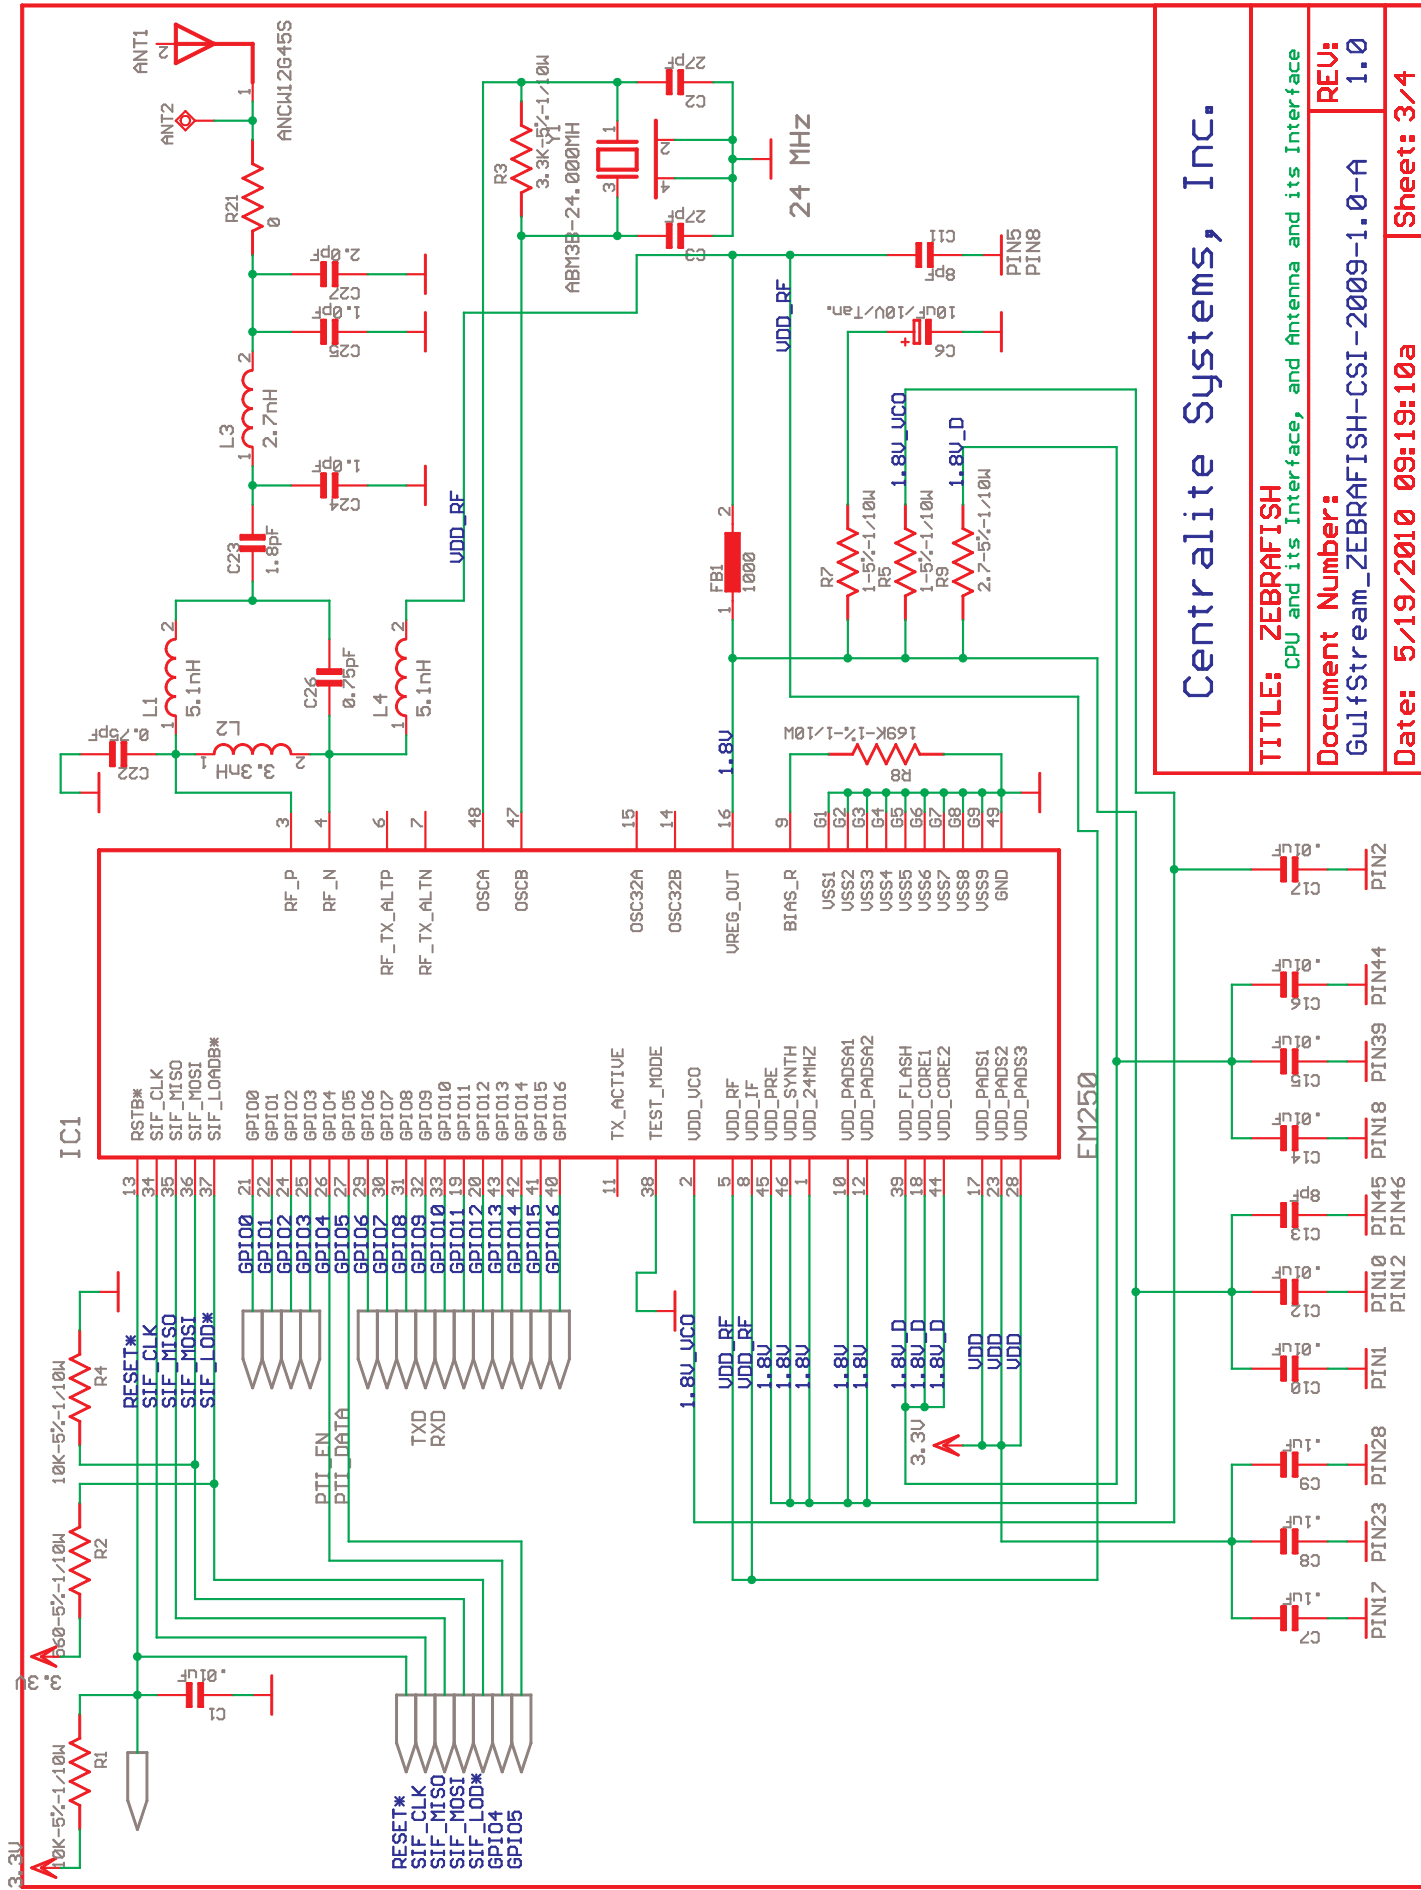

GulfStream_ZEBRAFISH

GulfStream_ZEBRAFISH-CSI-2009-1.0-A

Centralite Systems, Inc.

TITLE: ZEBRAFISH

Document Number:
GulfStream_ZEBRAFISH-CSI-2009-1.0-A

REV:
1.0

Date: 5/19/2010 09:19:10a

Sheet: 1/4

Centralite Systems, Inc.

TITLE: ZEBRAFISH

Document Number:
GulfStream_ZEBRAFISH-CSI-2009-1.0-A

REV:
1.0

Date: 5/19/2010 09:19:10a

Sheet: 2/4

Centralite Systems, Inc.

TITLE: ZEBRAFISH
CPU and its Interface, and Antenna and its Interface

Document Number: GulfStream_ZEBRAFISH-CSI-2009-1.0-A

REV: 1.0

Date: 5/19/2010 09:19:10a

Sheet: 3/4

Centralite Systems, Inc.

TITLE: ZEBRAFISH
Connectors and RF Shield

Document Number: GulfStream_ZEBRAFISH-CSI-2009-1.0-A