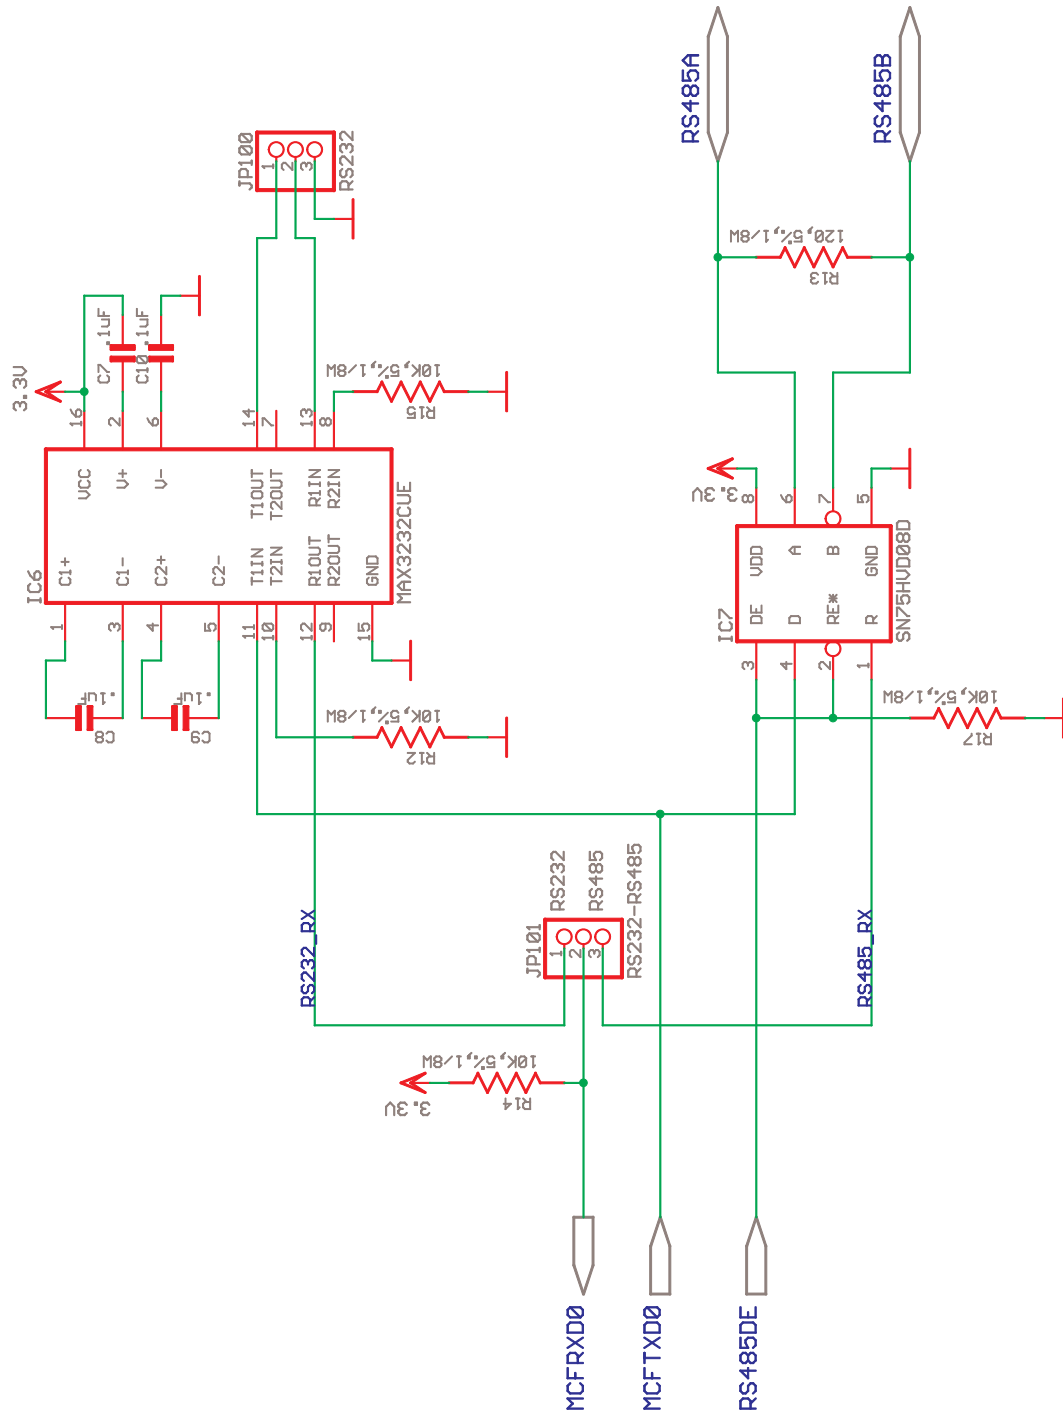

# Centralite Systems, Inc.

**TITLE:** ORCA  
LCD Module Interface

**Document Number:**  
GulfStream\_ORCA-CSI-2008-1.0-B

**Date:** 5/19/2010 09:14:58a

**REV:**  
1.0

**Sheet:** 8/11

Centralite Systems, Inc.

TITLE: ORCA  
RS232 and RS485 I/F

Document Number:  
GulfStream\_ORCA-CSI-2008-1.0-B

REV:  
1.0

Date: 5/19/2010 09:14:58a

Sheet: 9/11

RELAY\_S[0..4]

RELAY\_R[0..4]

RELAY\_OC[0..4]