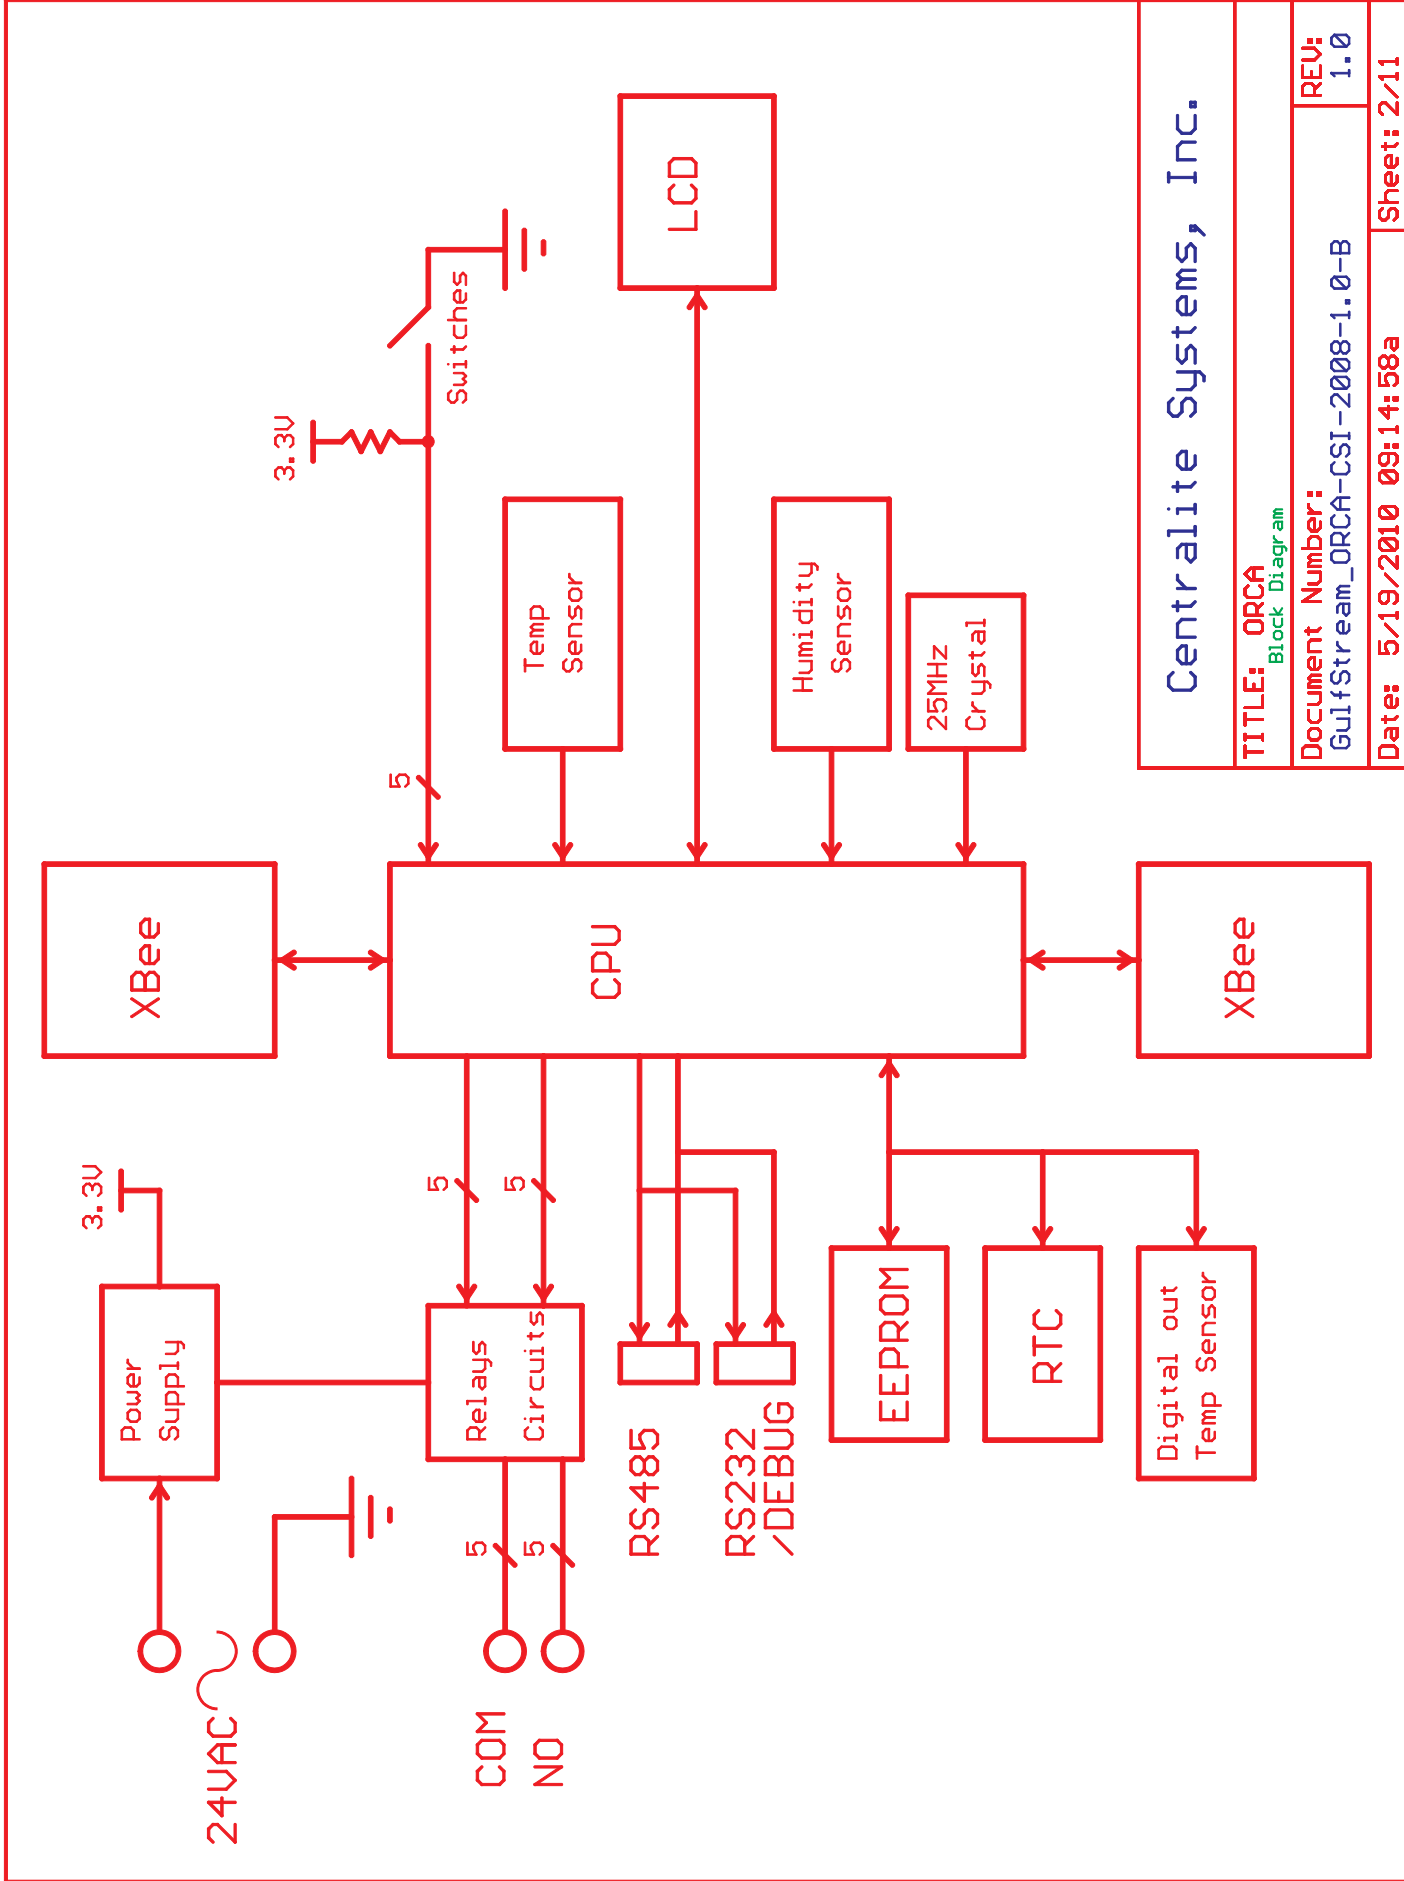

GulfStream\_ORCA

GulfStream\_ORCA-CSI-2008-1.0-B

Centralite Systems, Inc.

TITLE: ORCA  
Title

Document Number:  
GulfStream\_ORCA-CSI-2008-1.0-B

REV:  
1.0

Date: 5/19/2010 09:14:58a

Sheet: 1/11

<b>Centralite Systems, Inc.</b>	
TITLE: ORCA Block Diagram	
Document Number: GulfStream_ORCA-CSI-2008-1.0-B	REV: 1.0
Date: 5/19/2010 09:14:58a	Sheet: 2/11

# Centralite Systems, Inc.

**TITLE:** ORCA  
 Cold Fire CPU  
**Document Number:**  
 GulfStream\_ORCA-CSI-2008-1.0-B  
**REV:**  
 1.0  
**Date:** 5/19/2010 09:14:58a  
**Sheet:** 5/11

Centralite Systems, Inc.

TITLE: ORCA  
XBee Modules Interfaces

Document Number:  
GulfStream\_ORCA-CSI-2008-1.0-B

REV:  
1.0

Date: 5/19/2010 09:14:58a

Sheet: 6/11