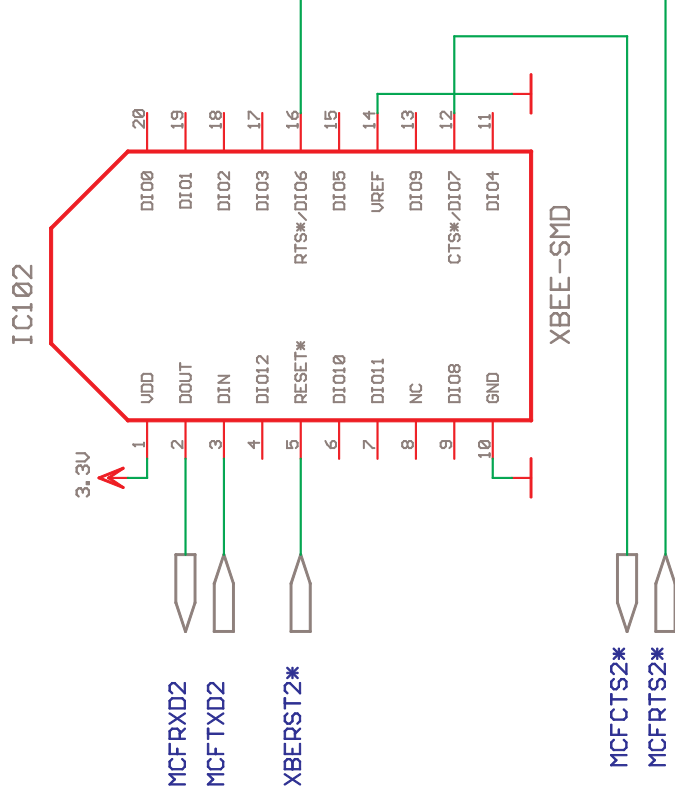

Centralite Systems, Inc.

TITLE: ORCA
XBee Modules Interfaces

Document Number:
GulfStream_ORCA-CSI-2008-1.0-B

REV:
1.0

Date: 5/19/2010 09:14:58a

Sheet: 6/11