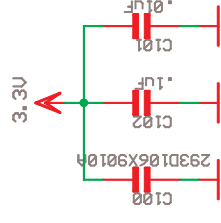

Centralite Systems, Inc.

TITLE: ORCA
XBee Modules Interfaces

Document Number:
GulfStream_ORCA-CSI-2008-1.0-B

REV:
1.0

Date: 5/19/2010 09:14:58a

Sheet: 6/11