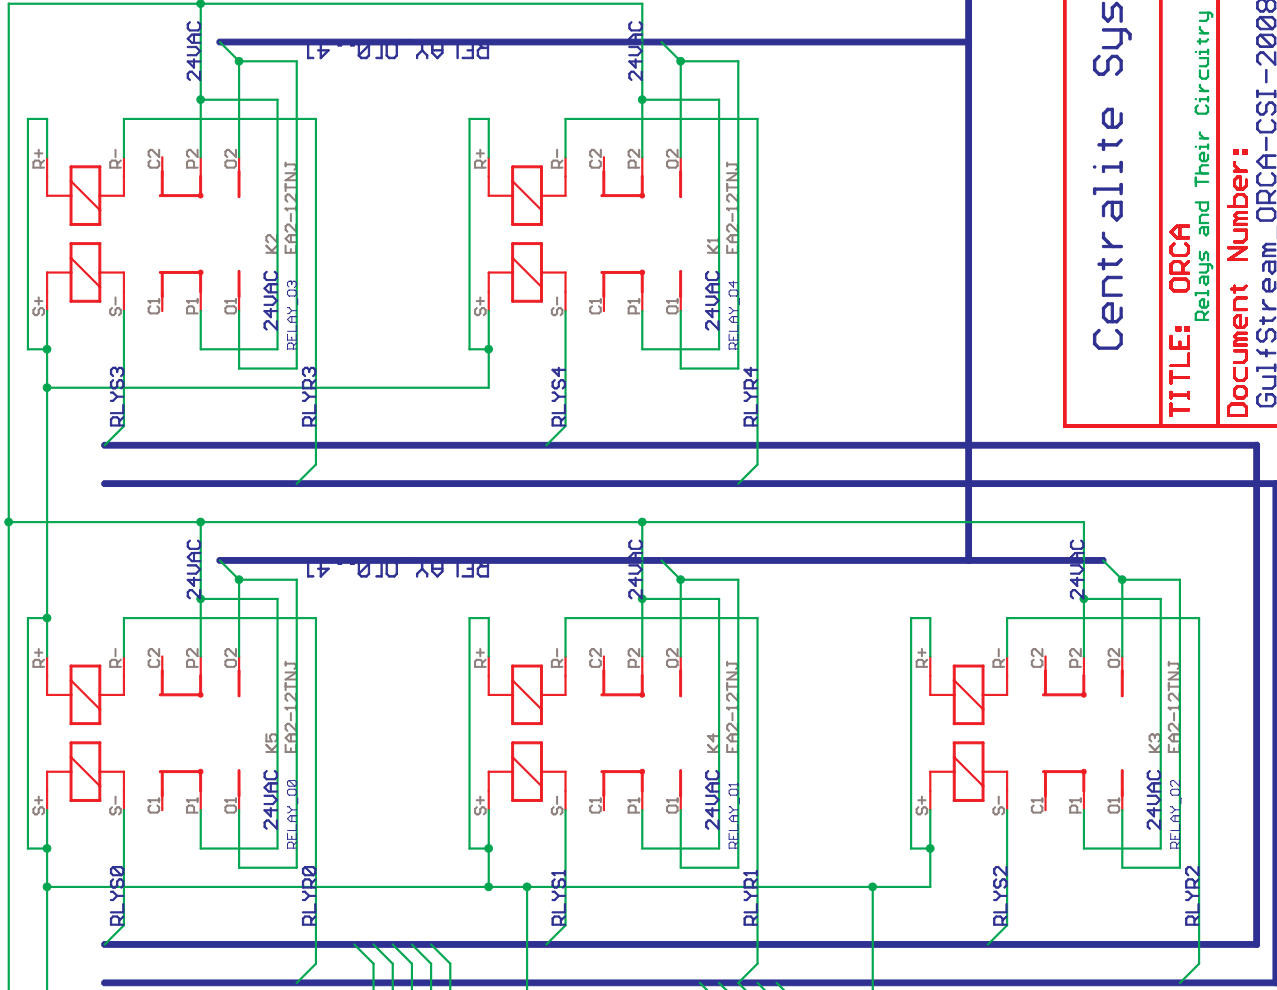

# Centralite Systems, Inc.

**TITLE:** ORCA  
LCD Module Interface

**Document Number:**  
GulfStream\_ORCA-CSI-2008-1.0-B

**Date:** 5/19/2010 09:14:58a

**REV:**  
1.0

**Sheet:** 8/11

Centralite Systems, Inc.

TITLE: ORCA  
RS232 and RS485 I/F

Document Number:  
GulfStream\_ORCA-CSI-2008-1.0-B

REV:  
1.0

Date: 5/19/2010 09:14:58a

Sheet: 9/11

RELAY\_S[0..4]

RELAY\_R[0..4]

RELAY\_OC[0..4]