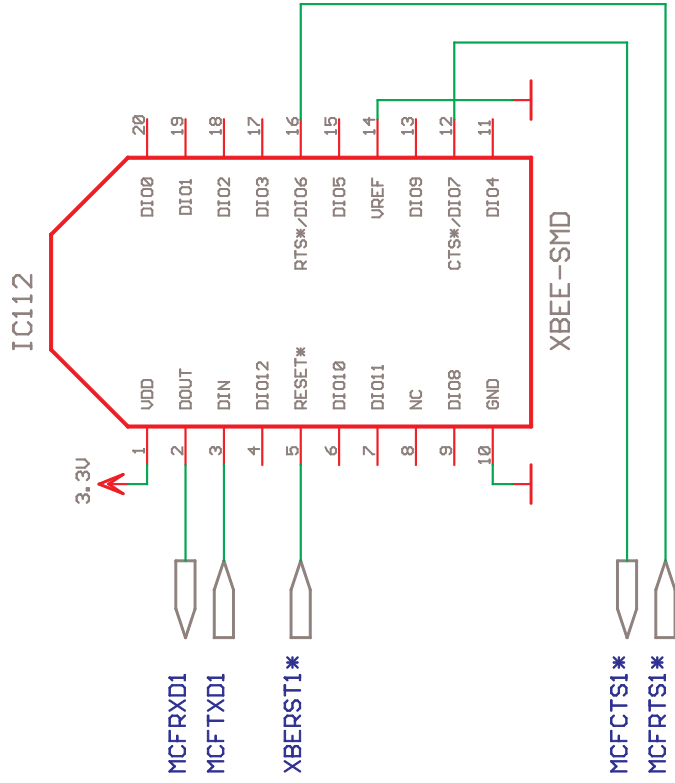

Centralite Systems, Inc.

TITLE: ORCA
XBee Modules Interfaces

Document Number:
GulfStream_ORCA-CSI-2008-1.0-B

REV:
1.0

Date: 5/19/2010 09:14:58a

Sheet: 6/11