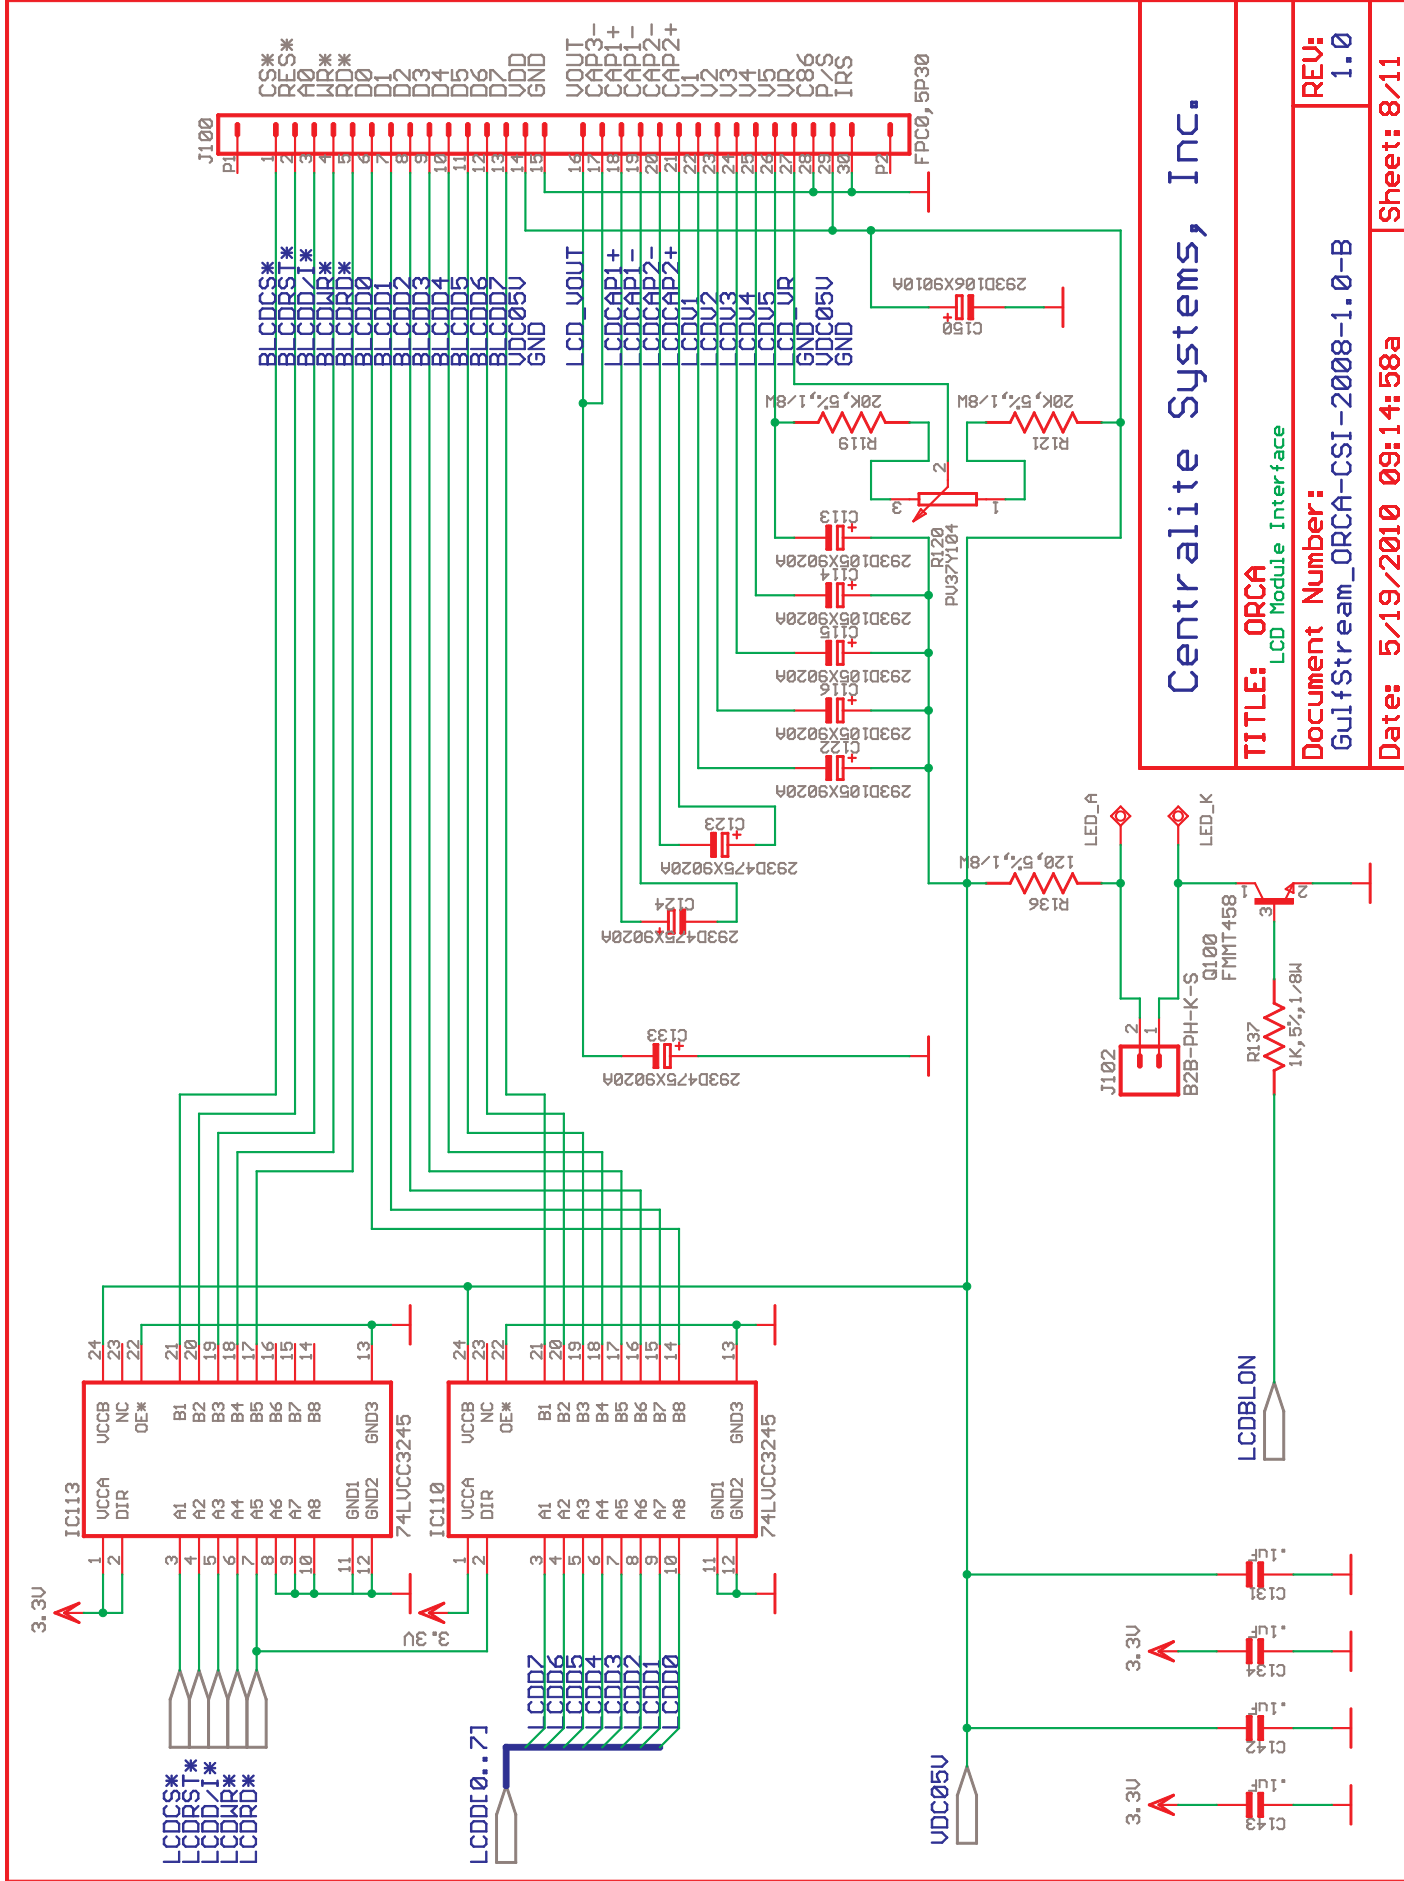

TITLE: ORCA  
XBee Modules Interfaces

Document Number:  
GulfStream\_ORCA-CSI-2008-1.0-B

REV:  
1.0

Date: 5/19/2010 09:14:58a

Sheet: 6/11

# Centralite Systems, Inc.

**TITLE:** ORCA  
LCD Module Interface

**Document Number:**  
GulfStream\_ORCA-CSI-2008-1.0-B

**Date:** 5/19/2010 09:14:58a

**REV:**  
1.0

**Sheet:** 8/11

Centralite Systems, Inc.

TITLE: ORCA  
RS232 and RS485 I/F

Document Number:  
GulfStream\_ORCA-CSI-2008-1.0-B

REV:  
1.0

Date: 5/19/2010 09:14:58a

Sheet: 9/11

RELAY\_S[0..4]

RELAY\_R[0..4]

RELAY\_OC[0..4]