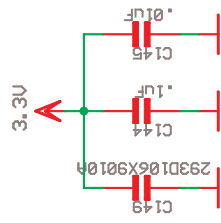

Centralite Systems, Inc.

TITLE: ORCA
XBee Modules Interfaces

Document Number:
GulfStream_ORCA-CSI-2008-1.0-B

REV:
1.0

Date: 5/19/2010 09:14:58a

Sheet: 6/11