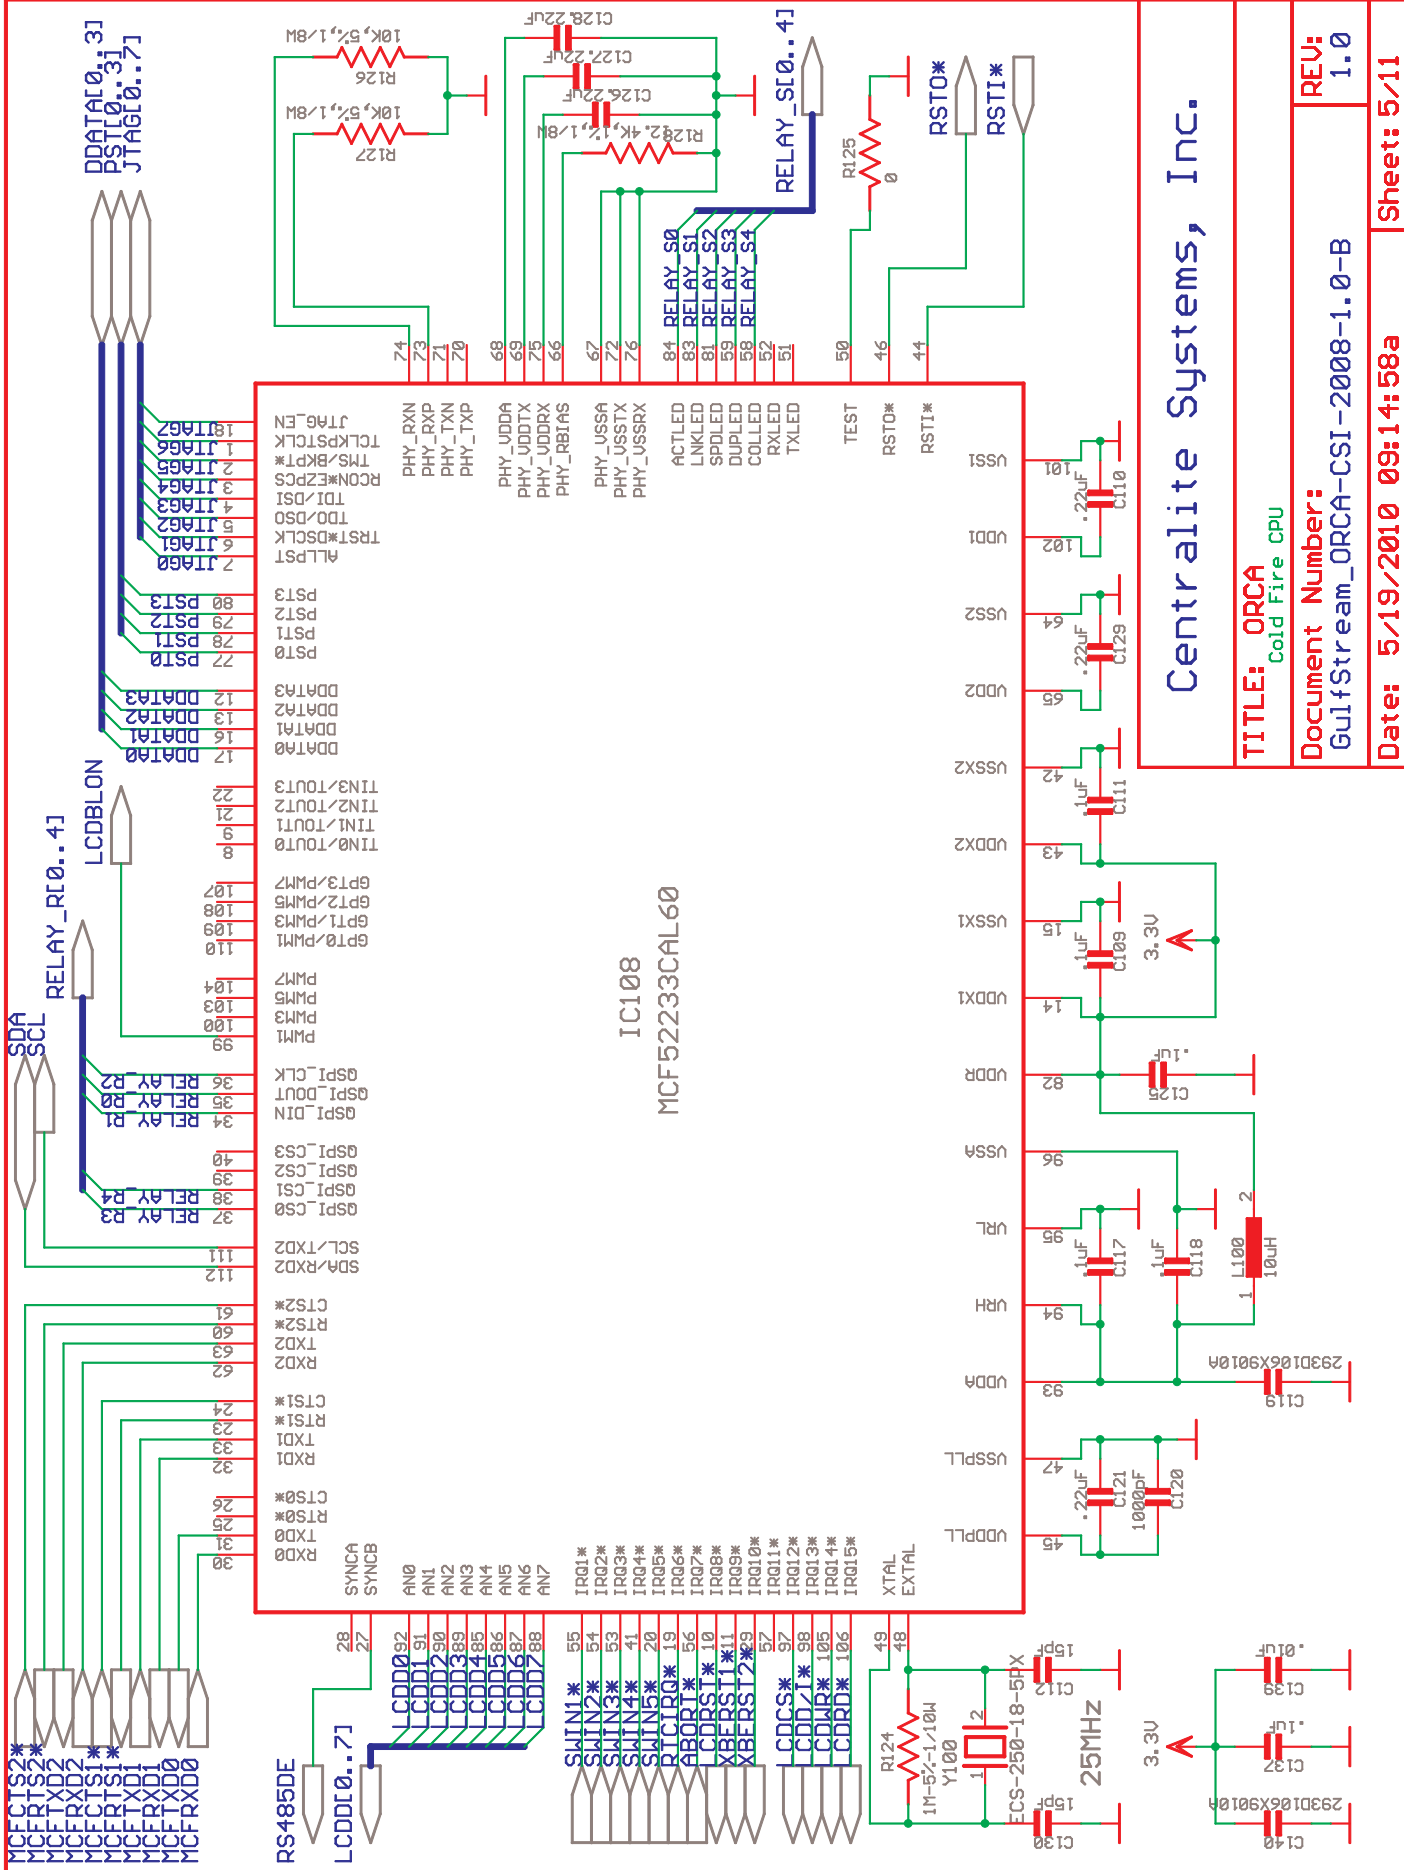

GulfStream\_ORCA

GulfStream\_ORCA-CSI-2008-1.0-B

Centralite Systems, Inc.

TITLE: ORCA  
Title

Document Number:  
GulfStream\_ORCA-CSI-2008-1.0-B

REV:  
1.0

Date: 5/19/2010 09:14:58a

Sheet: 1/11

<b>Centralite Systems, Inc.</b>	
TITLE: ORCA Block Diagram	
Document Number: GulfStream_ORCA-CSI-2008-1.0-B	REV: 1.0
Date: 5/19/2010 09:14:58a	Sheet: 2/11

TITLE: ORCA  
XBee Modules Interfaces

Document Number:  
GulfStream\_ORCA-CSI-2008-1.0-B

REV:  
1.0

Date: 5/19/2010 09:14:58a

Sheet: 6/11

TITLE: ORCA  
RS232 and RS485 I/F

Document Number:  
GulfStream\_ORCA-CSI-2008-1.0-B

REV:  
1.0

Date: 5/19/2010 09:14:58a

Sheet: 9/11

RELAY\_S[0..4]

RELAY\_R[0..4]

RELAY\_OC[0..4]