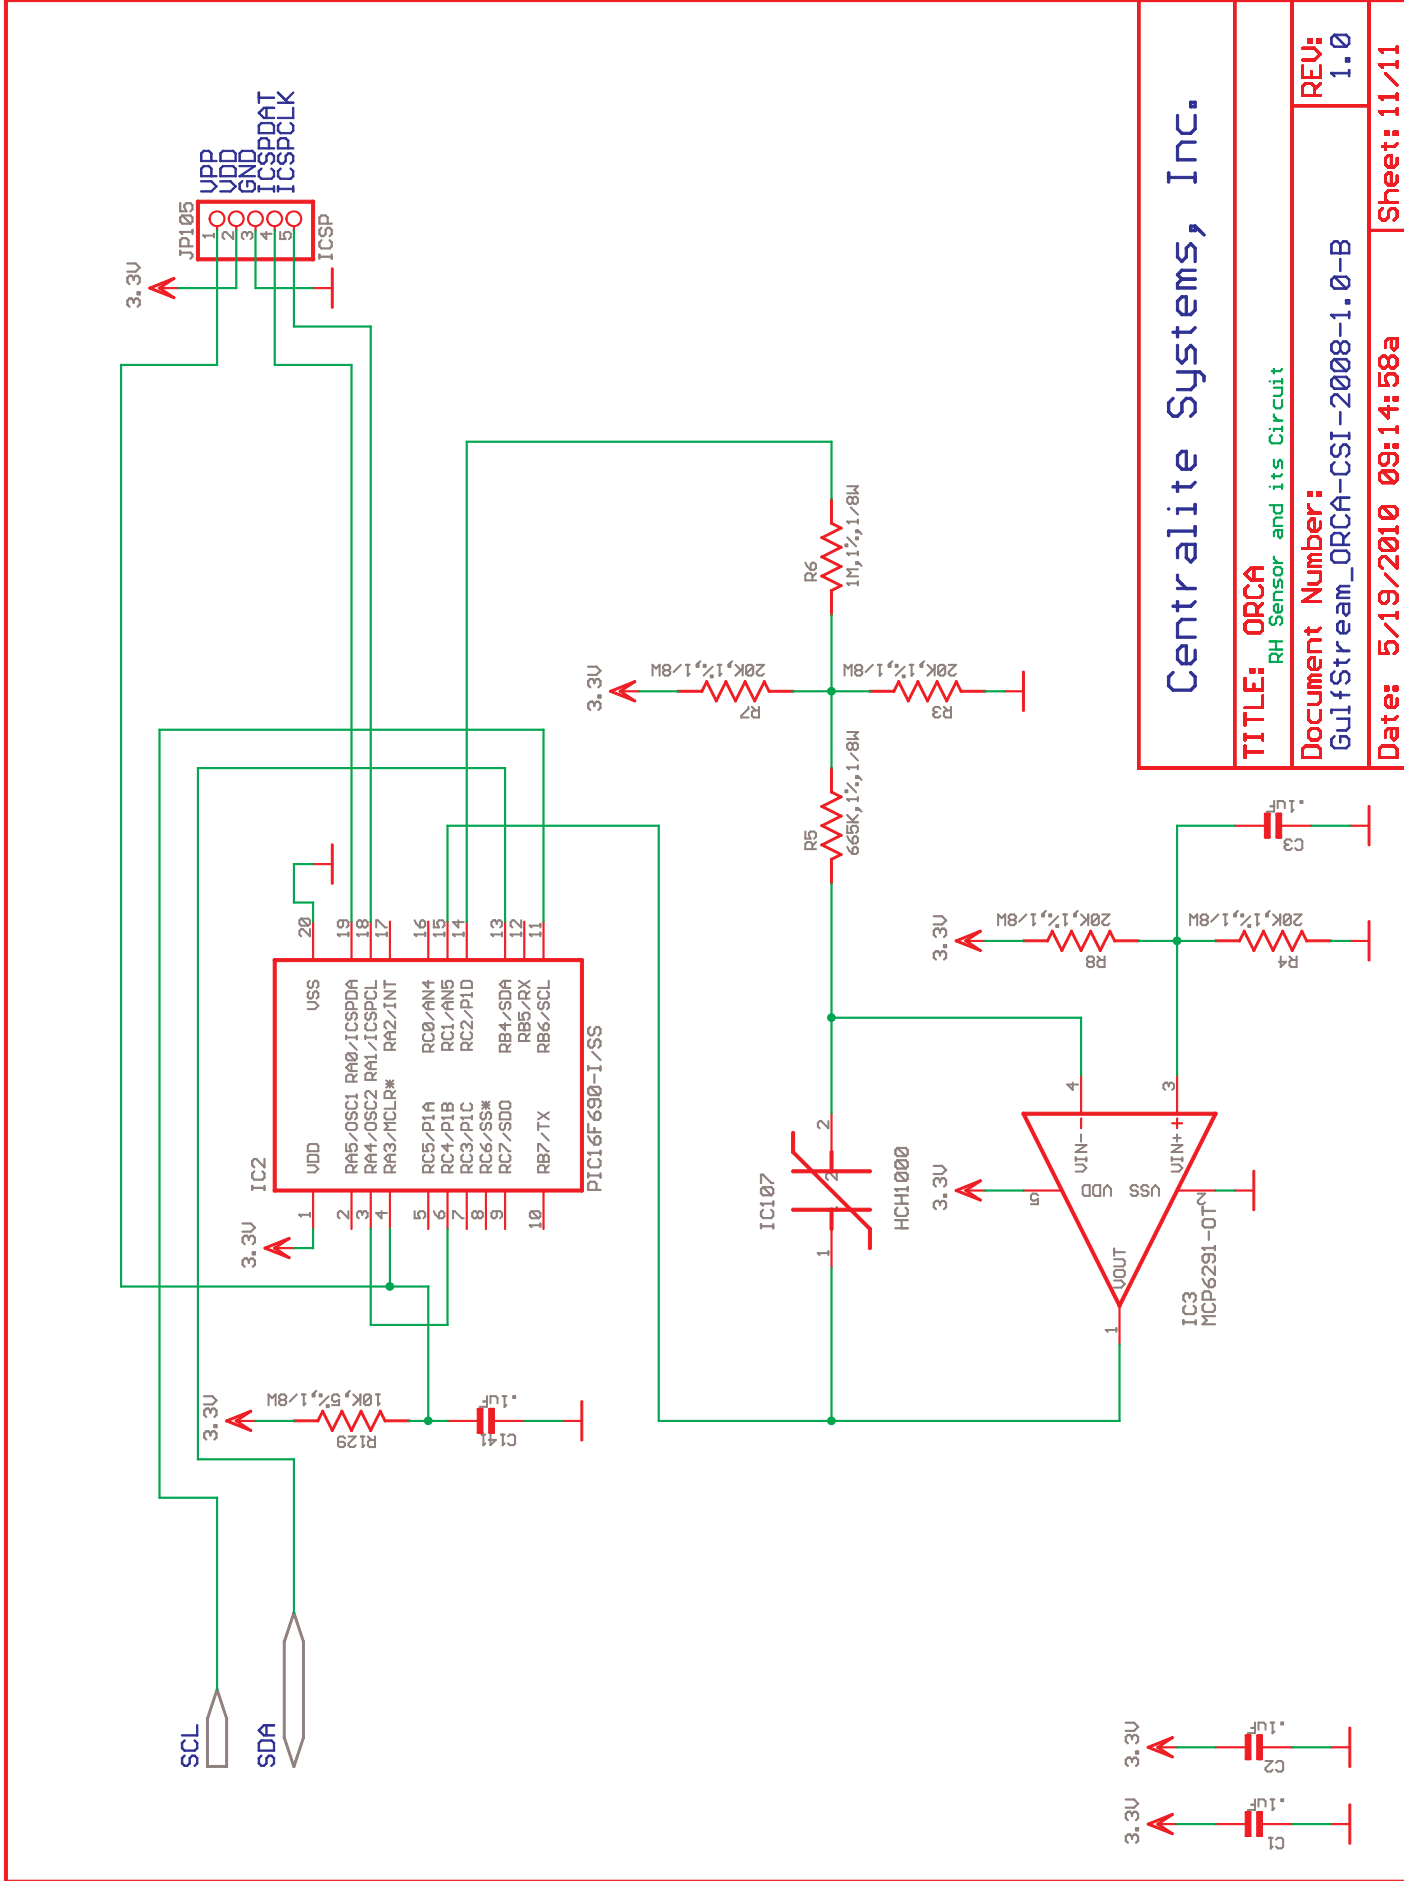

Centralite Systems, Inc.

TITLE: ORCA RH Sensor and its Circuit

Document Number: GulfStream_ORCA-CSI-2008-1.0-B

REV: 1.0

Date: 5/19/2010 09:14:58a

Sheet: 11/11